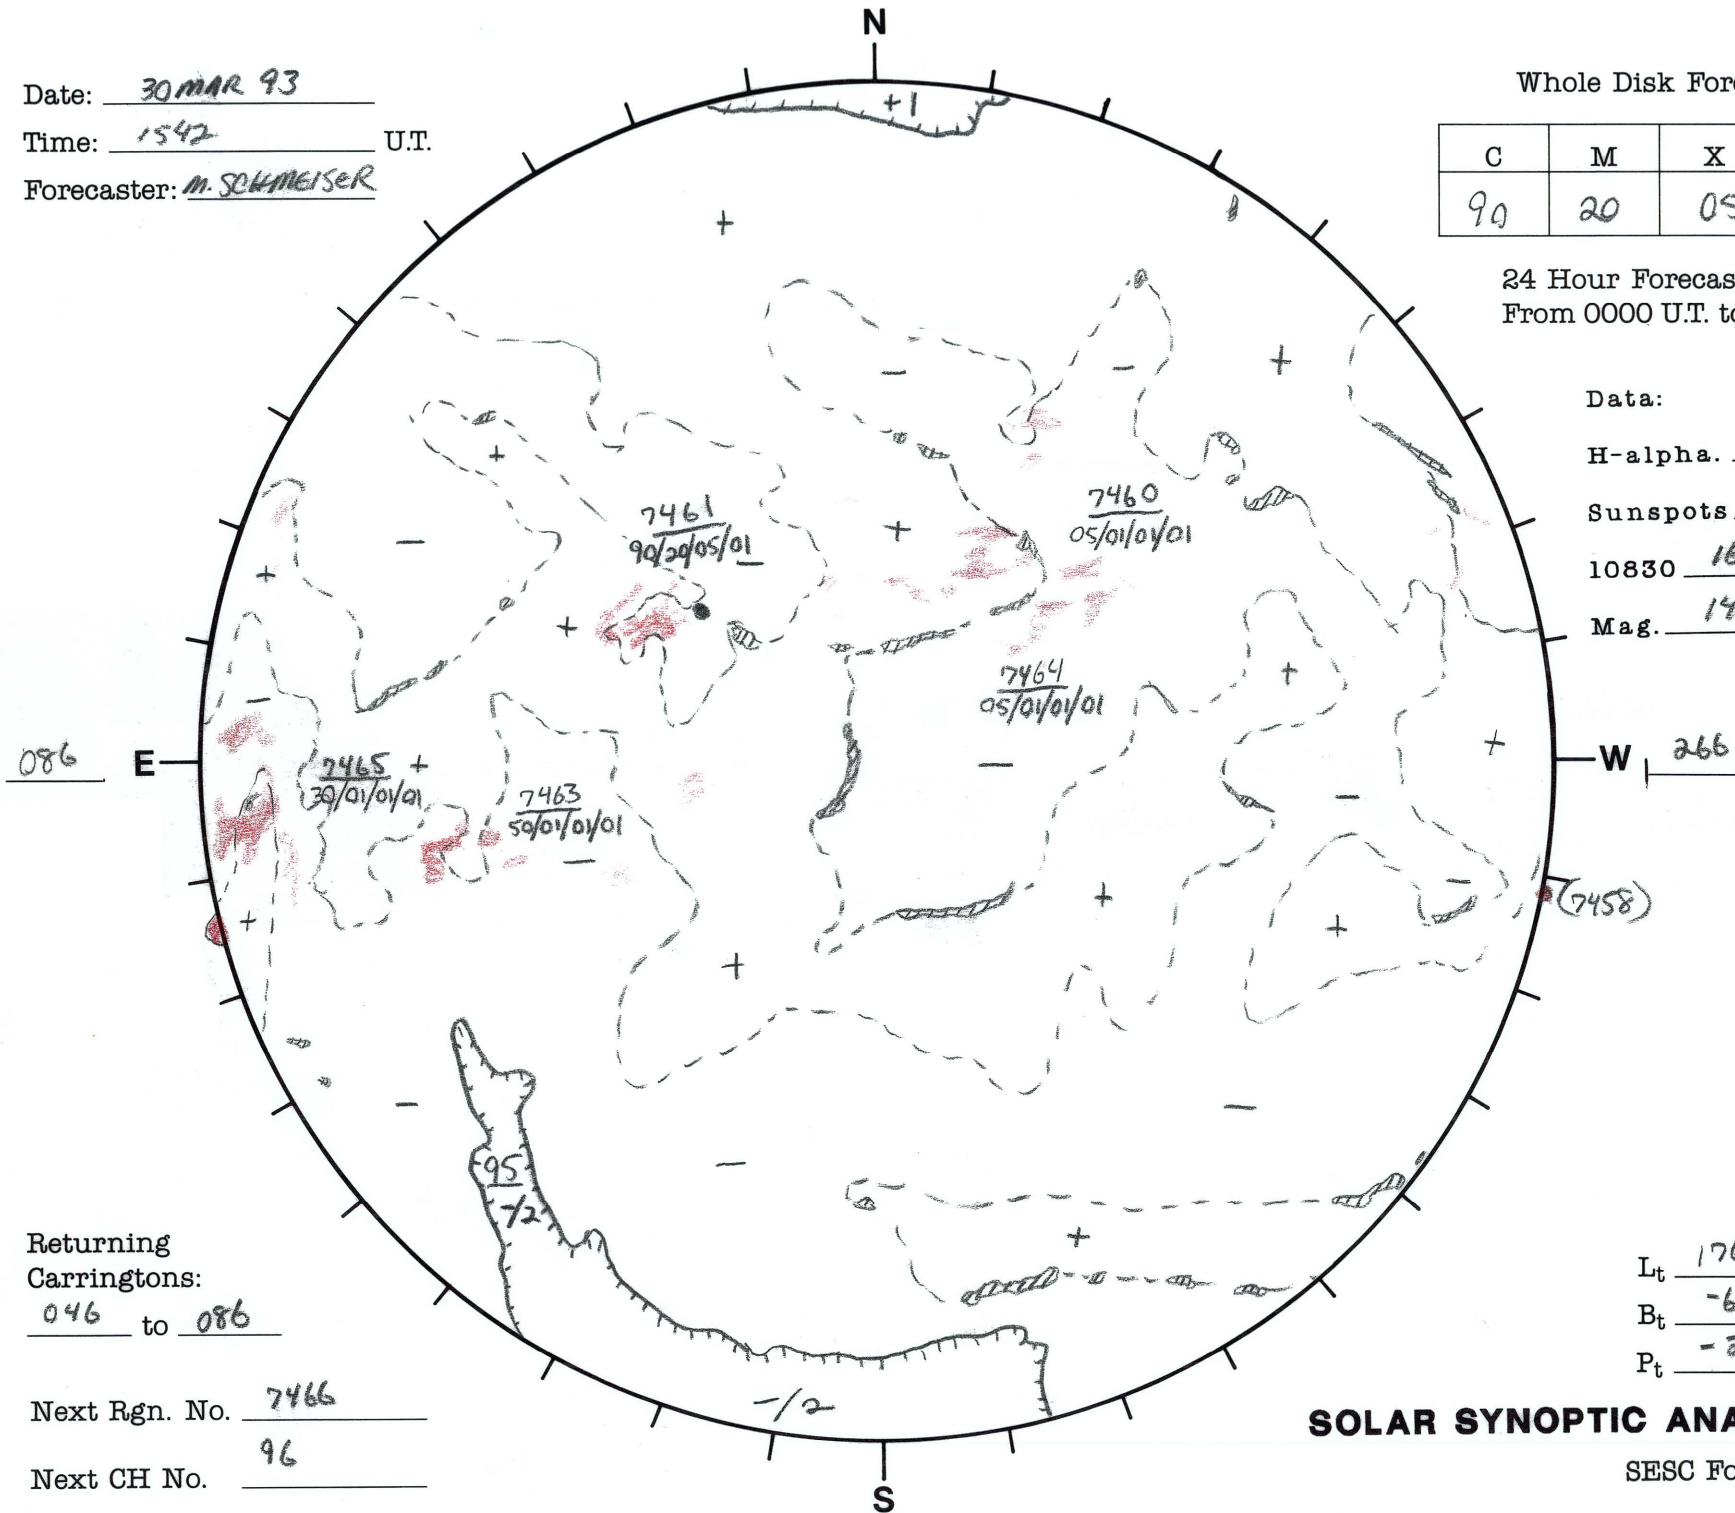

Date: 30 MAR 93
 Time: 1542 U.T.
 Forecaster: M. SCHMEISER

Whole Disk Forecast

| C | M | X | P |
|----|----|----|----|
| 90 | 20 | 05 | 01 |

24 Hour Forecast
 From 0000 U.T. to 0000 U.T.

Data:
 H-alpha. 1542 U.T.
 Sunspots - U.T.
 10830 1604 U.T.
 Mag. 1443 U.T.

Returning
 Carringtons:
046 to 086

Next Rgn. No. 7466
96
 Next CH No. _____

L_t 176.4
 B_t -6.6
 P_t -26.1

SOLAR SYNOPTIC ANALYSIS

SESC Form W18