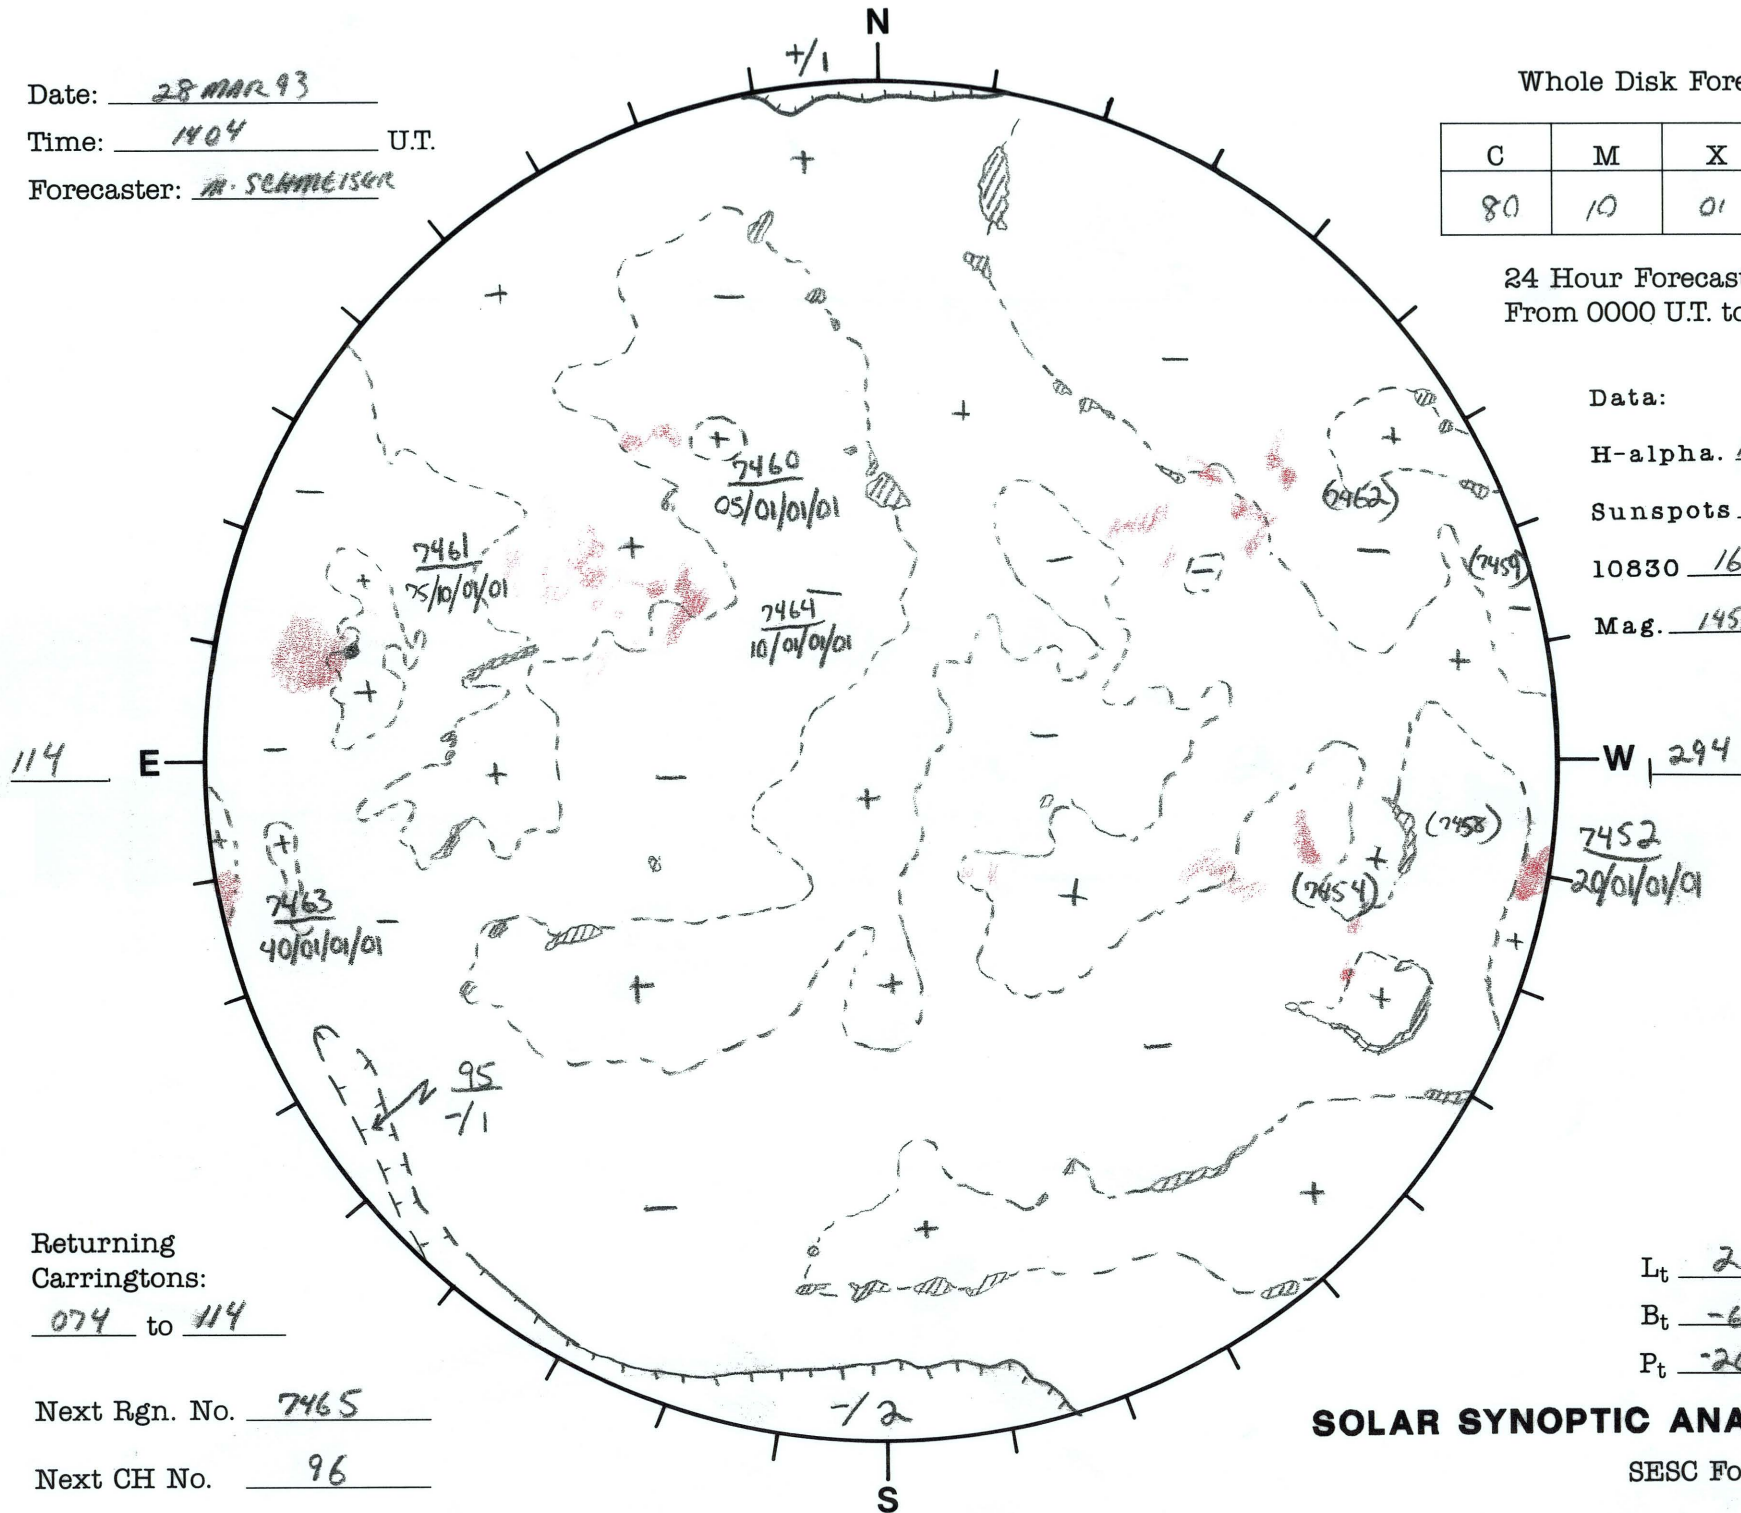

Date: 28 MAR 93
 Time: 1404 U.T.
 Forecaster: M. SCHMEISER

Whole Disk Forecast

C	M	X	P
80	10	01	01

24 Hour Forecast
 From 0000 U.T. to 0000 U.T.

Data:
 H-alpha. 1404 U.T.
 Sunspots N/A U.T.
 10830 1601 U.T.
 Mag. 1455 U.T.

Returning Carringtons:
074 to 114

Next Rgn. No. 7465

Next CH No. 96

L_t 203.7
 B_t -6.7
 P_t -26.0

SOLAR SYNOPTIC ANALYSIS

SESC Form W18