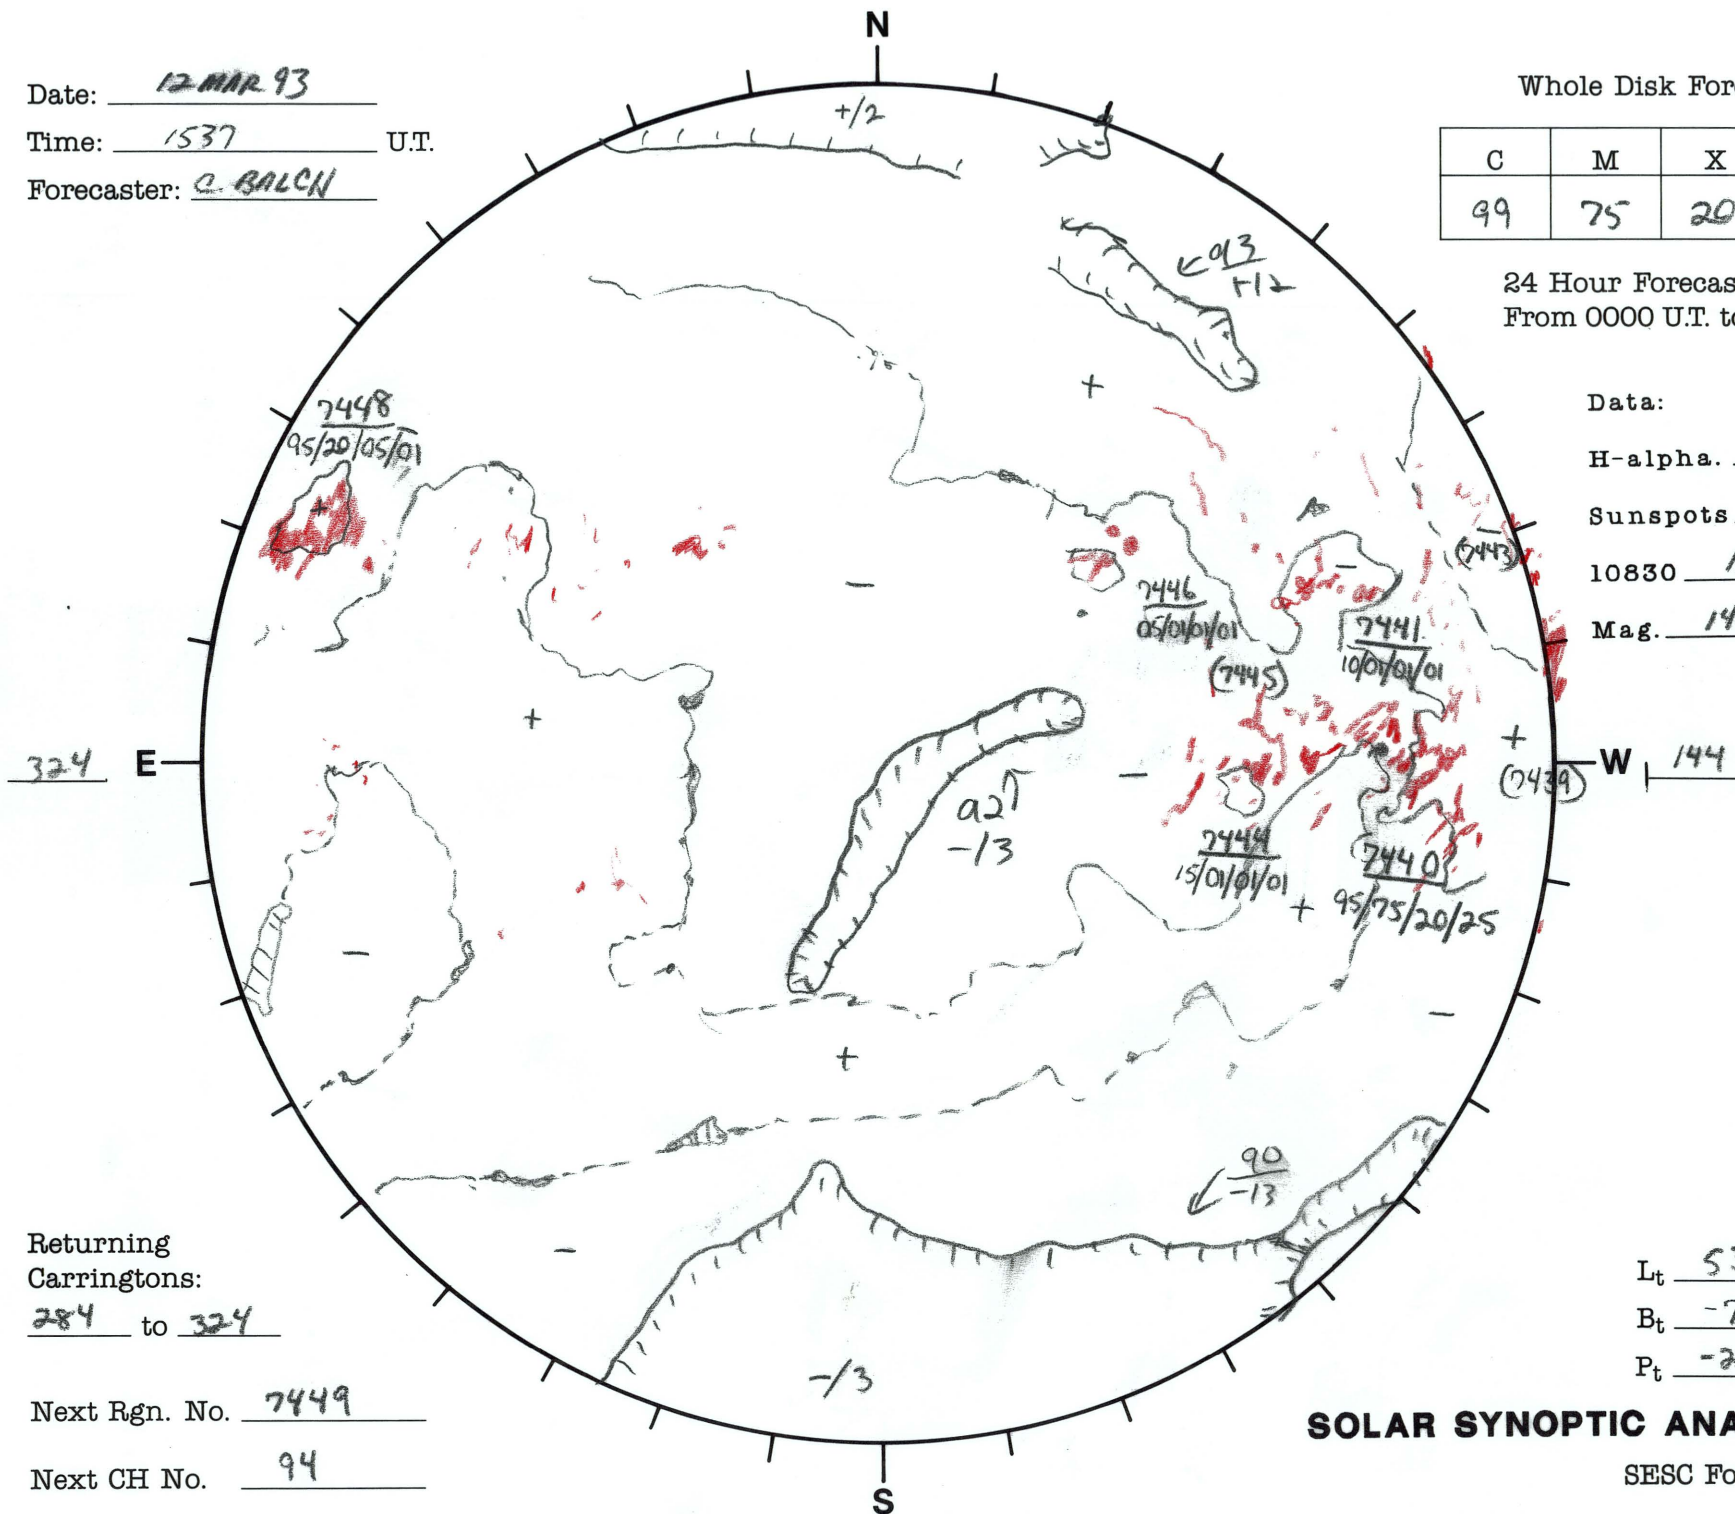

Date: 12 MAR 93  
 Time: 1537 U.T.  
 Forecaster: C. BALCH

Whole Disk Forecast

C	M	X	P
99	75	20	25

24 Hour Forecast  
 From 0000 U.T. to 0000 U.T.

Data:  
 H-alpha. 1537 U.T.  
 Sunspots - U.T.  
 10830 1609 U.T.  
 Mag. 1445 U.T.

Returning Carringtons: 284 to 324

Next Rgn. No. 7449

Next CH No. 94

$L_t$  53.8  
 $B_t$  -7.2  
 $P_t$  -24.1

**SOLAR SYNOPTIC ANALYSIS**