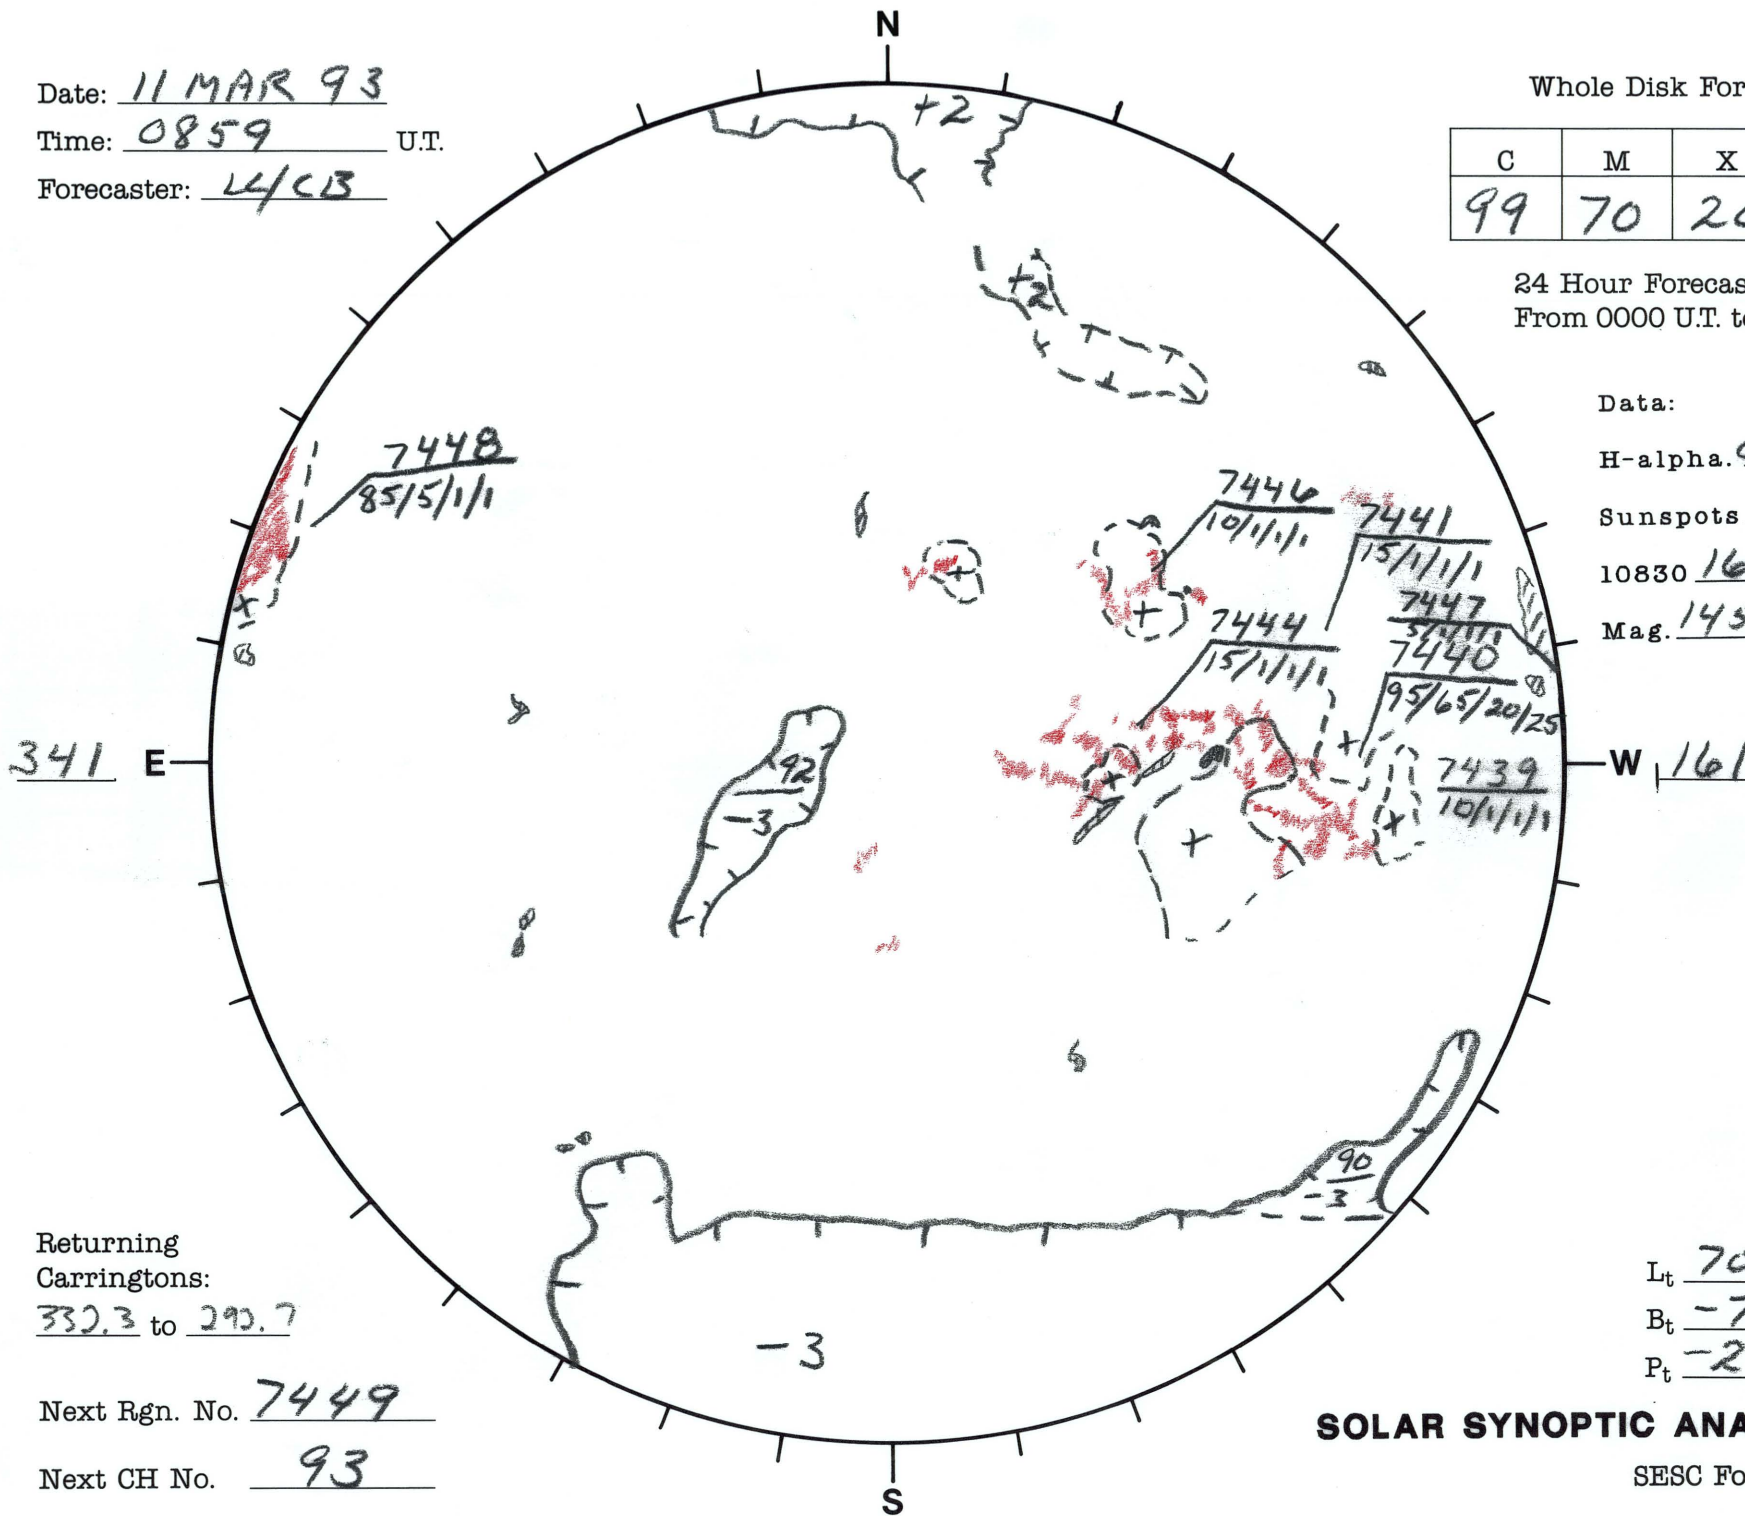

Date: 11 MAR 93  
 Time: 0859 U.T.  
 Forecaster: L/CB

Whole Disk Forecast

C	M	X	P
99	70	20	25

24 Hour Forecast  
 From 0000 U.T. to 0000 U.T.

Data:  
 H-alpha. 0859 U.T.  
 Sunspots N/A U.T.  
 10830 1607 U.T.  
 Mag. 1456 U.T.

Returning Carringtons:  
332.3 to 290.7

Next Rgn. No. 7449  
 Next CH No. 93

$L_t$  70.6  
 $B_t$  -7.2  
 $P_t$  -23.8