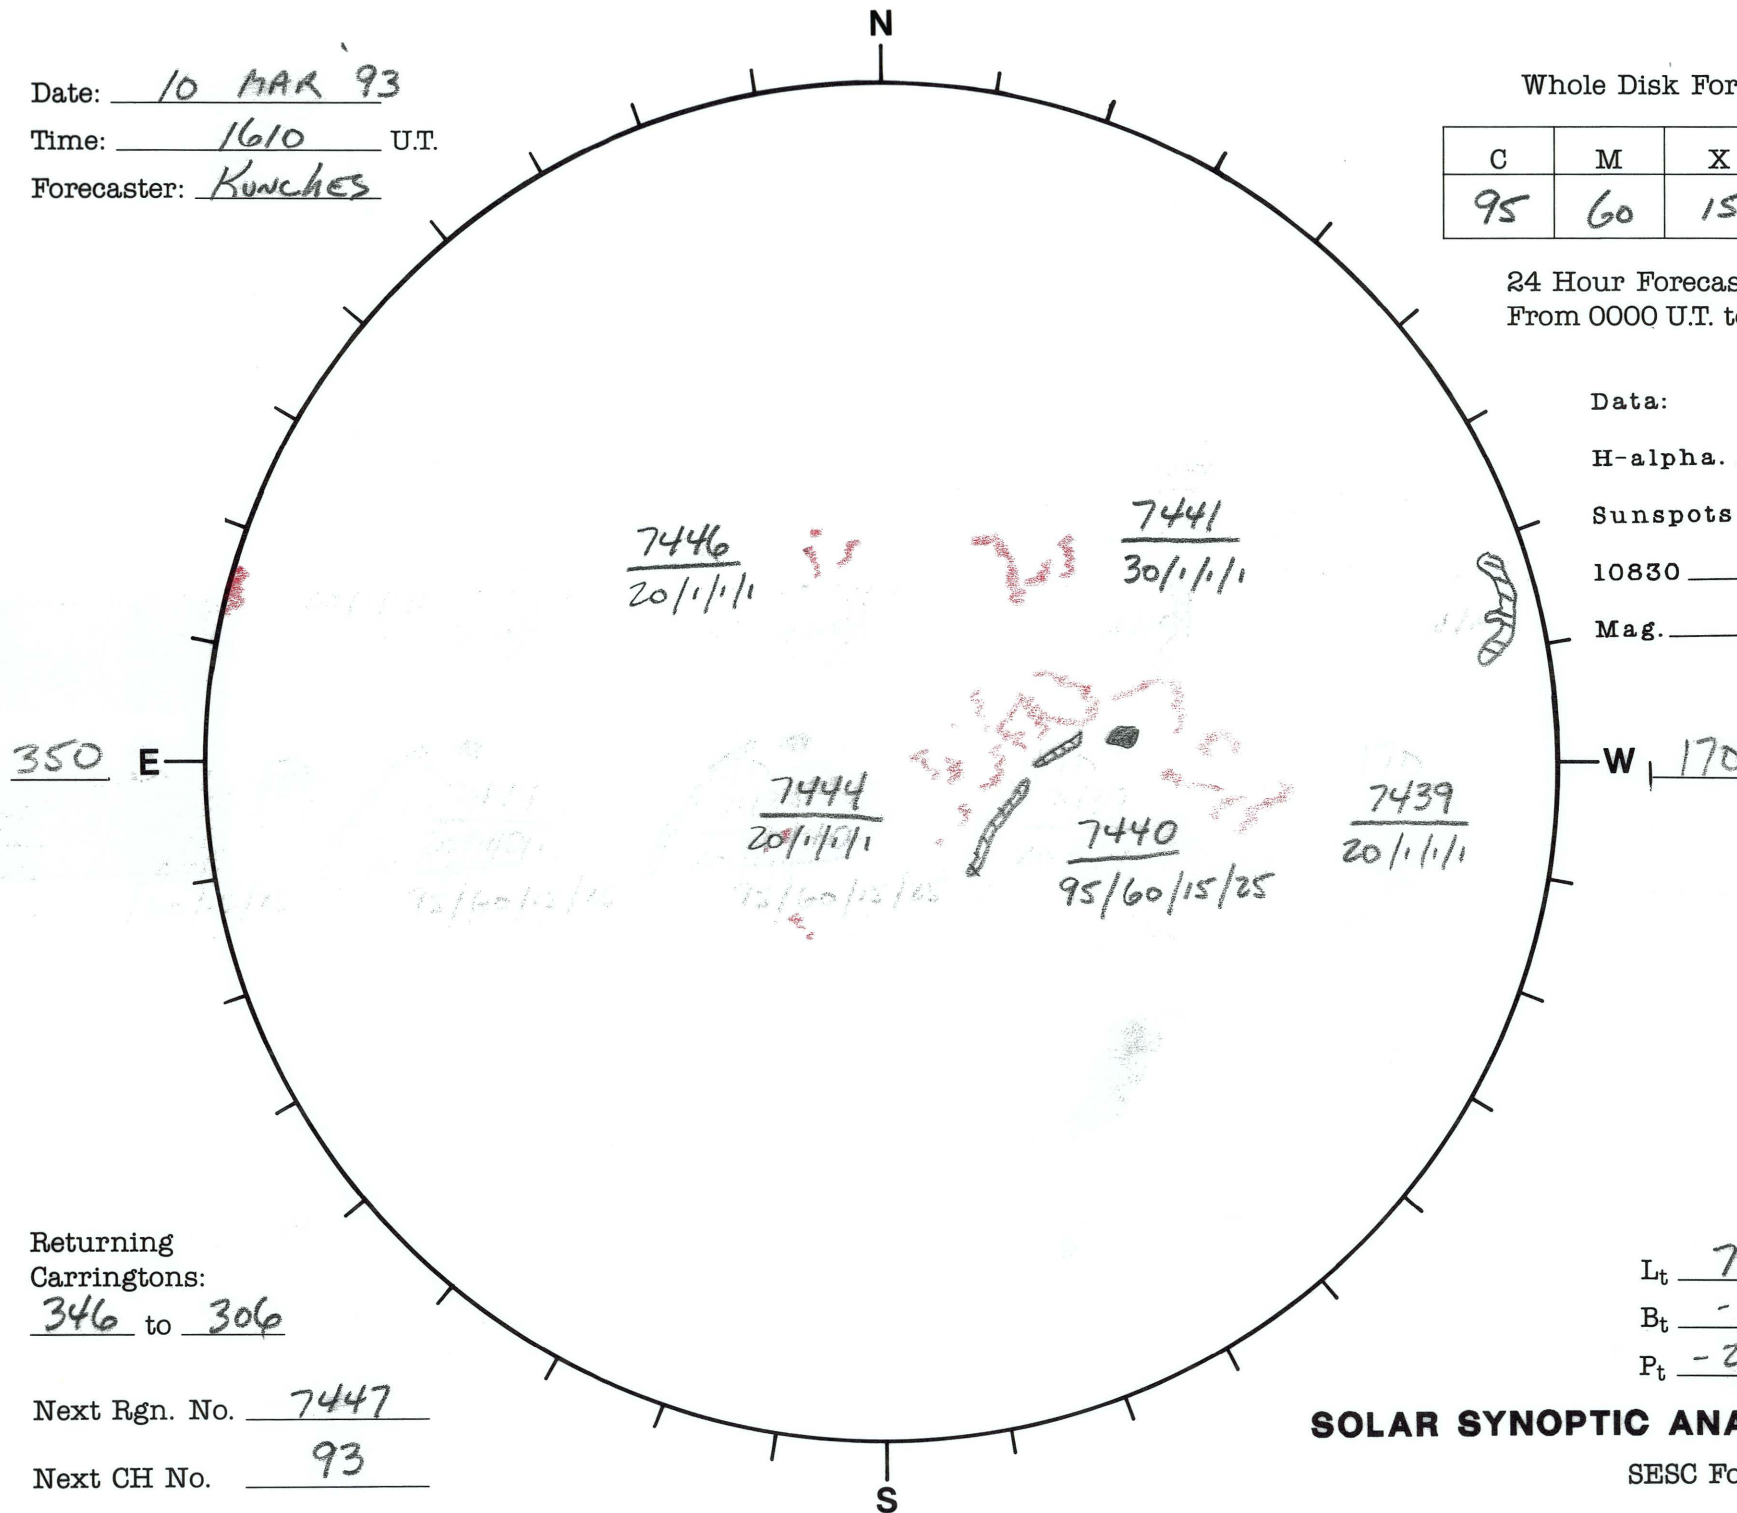

Date: 10 MAR 93
 Time: 1610 U.T.
 Forecaster: KUNCHES

Whole Disk Forecast

C	M	X	P
95	60	15	25

24 Hour Forecast
 From 0000 U.T. to 0000 U.T.

Data:
 H-alpha. 1610 U.T.
 Sunspots 1554 U.T.
 10830 N/A U.T.
 Mag. N/A U.T.

Returning Carringtons:
346 to 306

Next Rgn. No. 7447

Next CH No. 93

L_t 79.8
 B_t -7.3
 P_t -23.7

SOLAR SYNOPTIC ANALYSIS

SESC Form W18