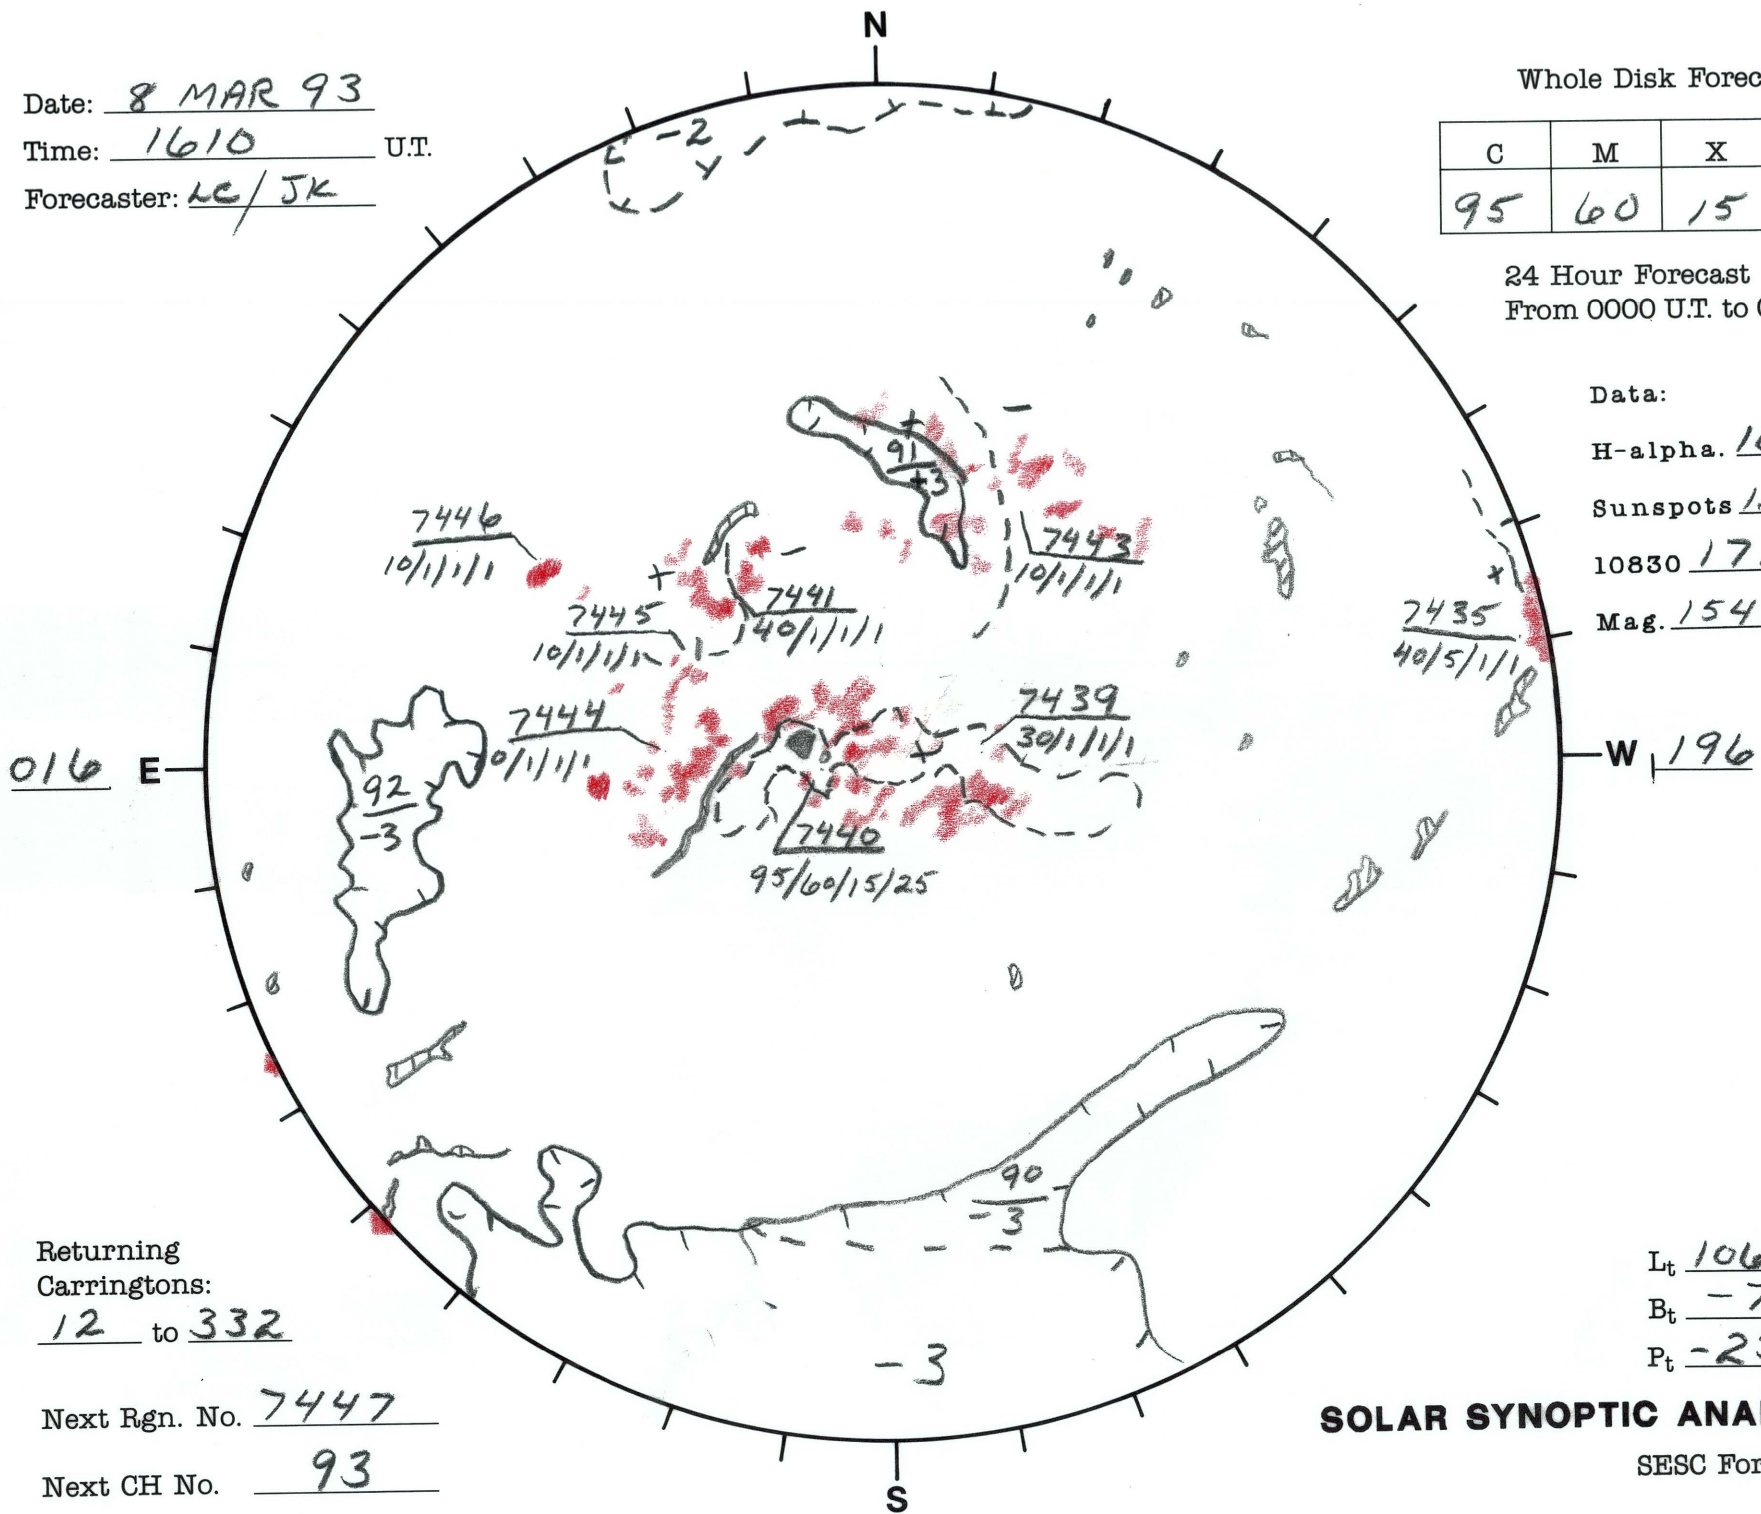

Date: 8 MAR 93
 Time: 1610 U.T.
 Forecaster: LC/JK

Whole Disk Forecast

C	M	X	P
95	60	15	25

24 Hour Forecast
 From 0000 U.T. to 0000 U.T.

Data:

H-alpha. 1610 U.T.
 Sunspots 1553 U.T.
 10830 1717 U.T.
 Mag. 1545 U.T.

Returning Carringtons:
12 to 332

Next Rgn. No. 7447
 Next CH No. 93

Lt 106.2
 Bt -7.3
 Pt -23.3

SOLAR SYNOPTIC ANALYSIS