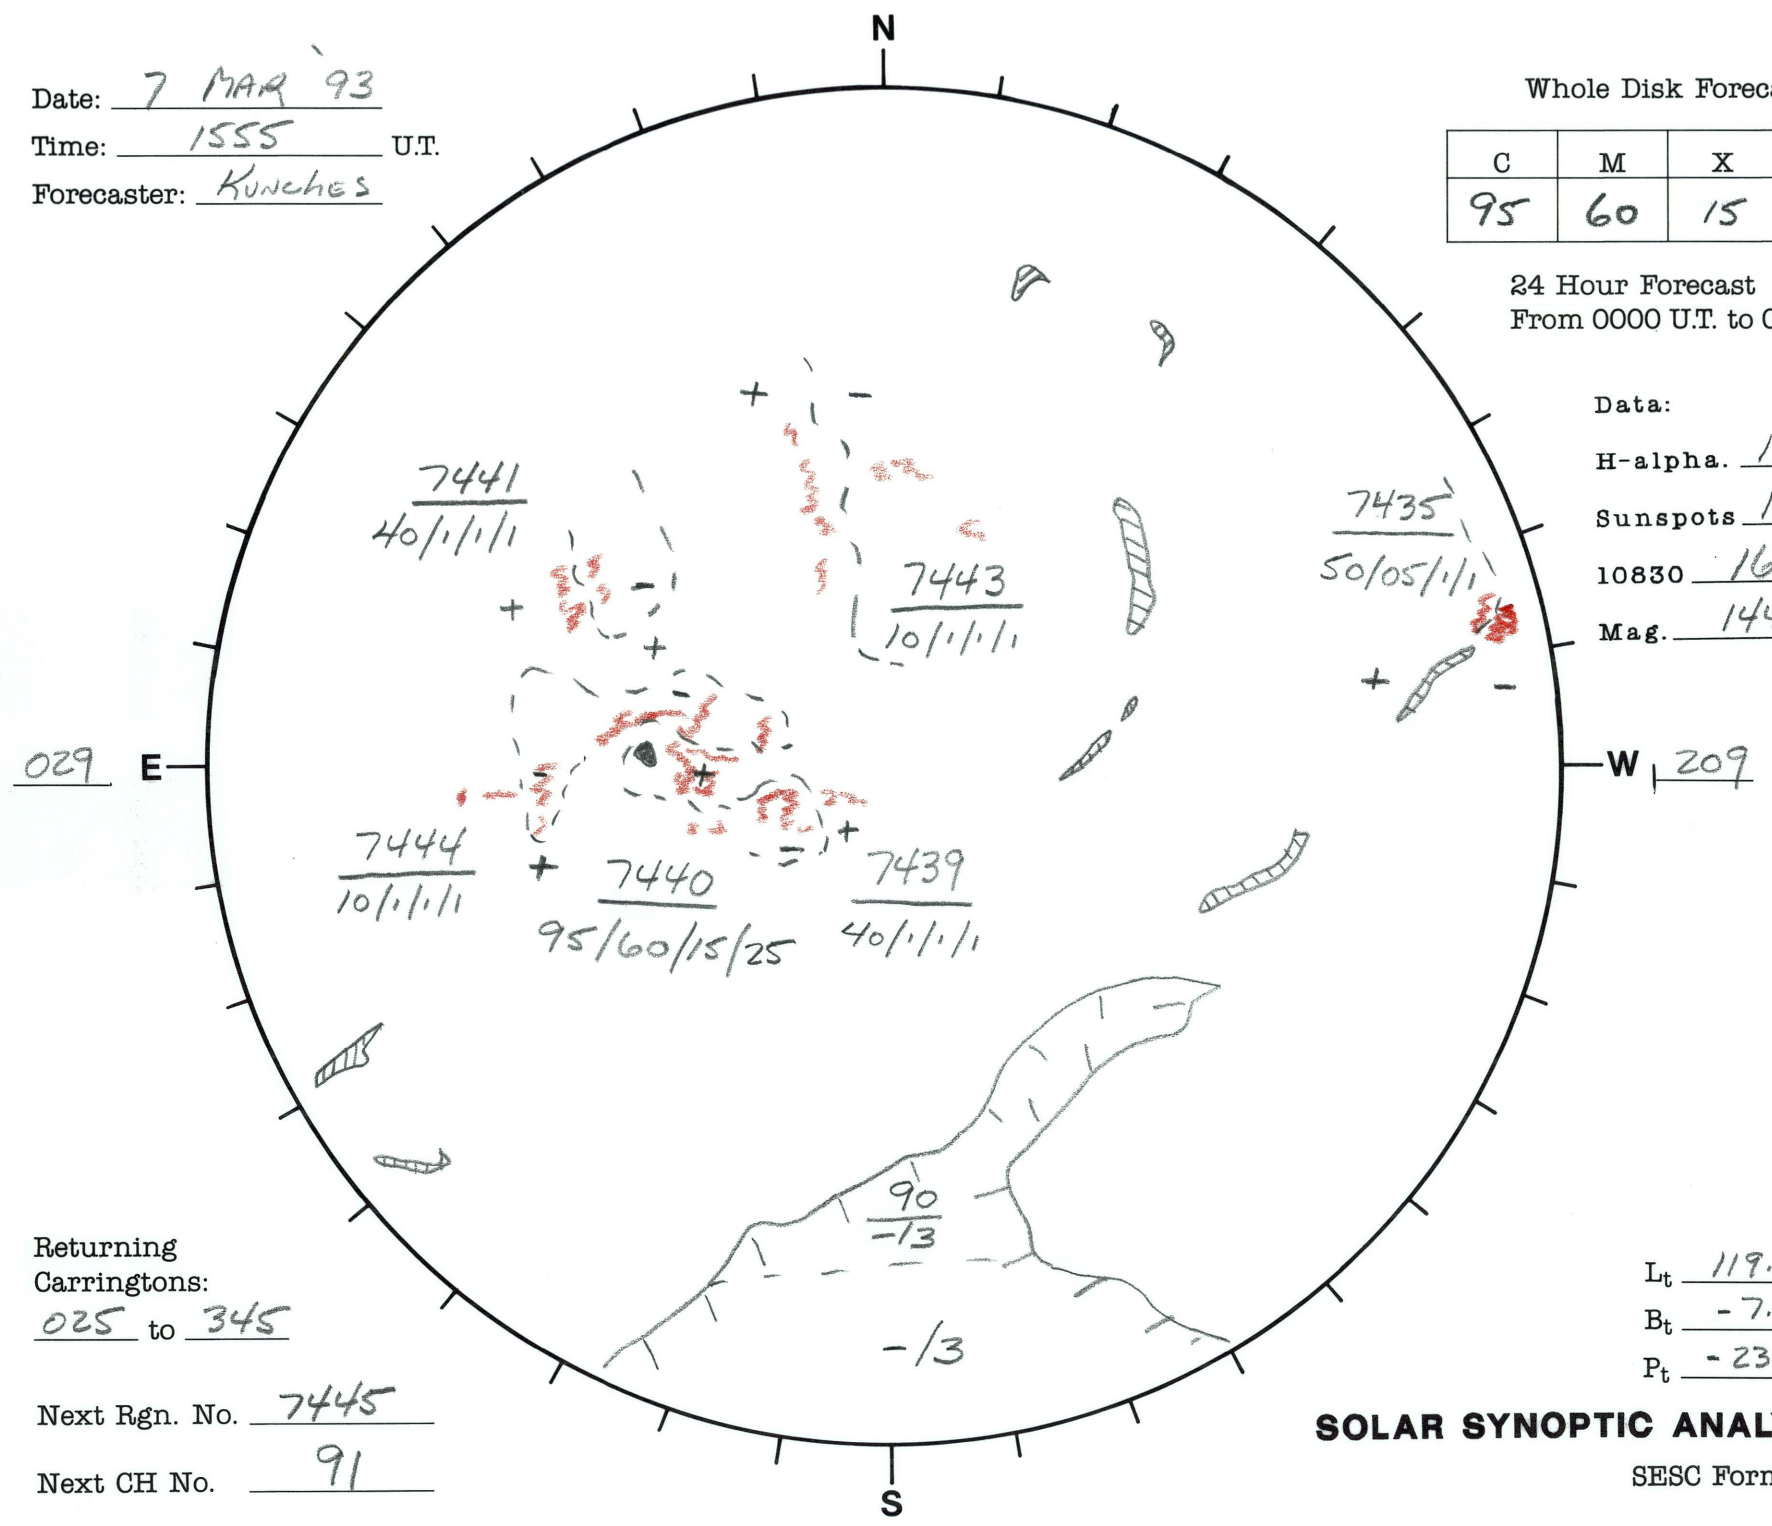

Date: 7 MAR '93
 Time: 1555 U.T.
 Forecaster: Kunches

Whole Disk Forecast

C	M	X	P
95	60	15	25

24 Hour Forecast
 From 0000 U.T. to 0000 U.T.

Data:
 H-alpha. 1555 U.T.
 Sunspots 1520 U.T.
 10830 1603 U.T.
 Mag. 1449 U.T.

Returning Carringtons: 025 to 345

Next Rgn. No. 7445

Next CH No. 91

L_t 119.5
 B_t -7.3
 P_t -23.1

SOLAR SYNOPTIC ANALYSIS