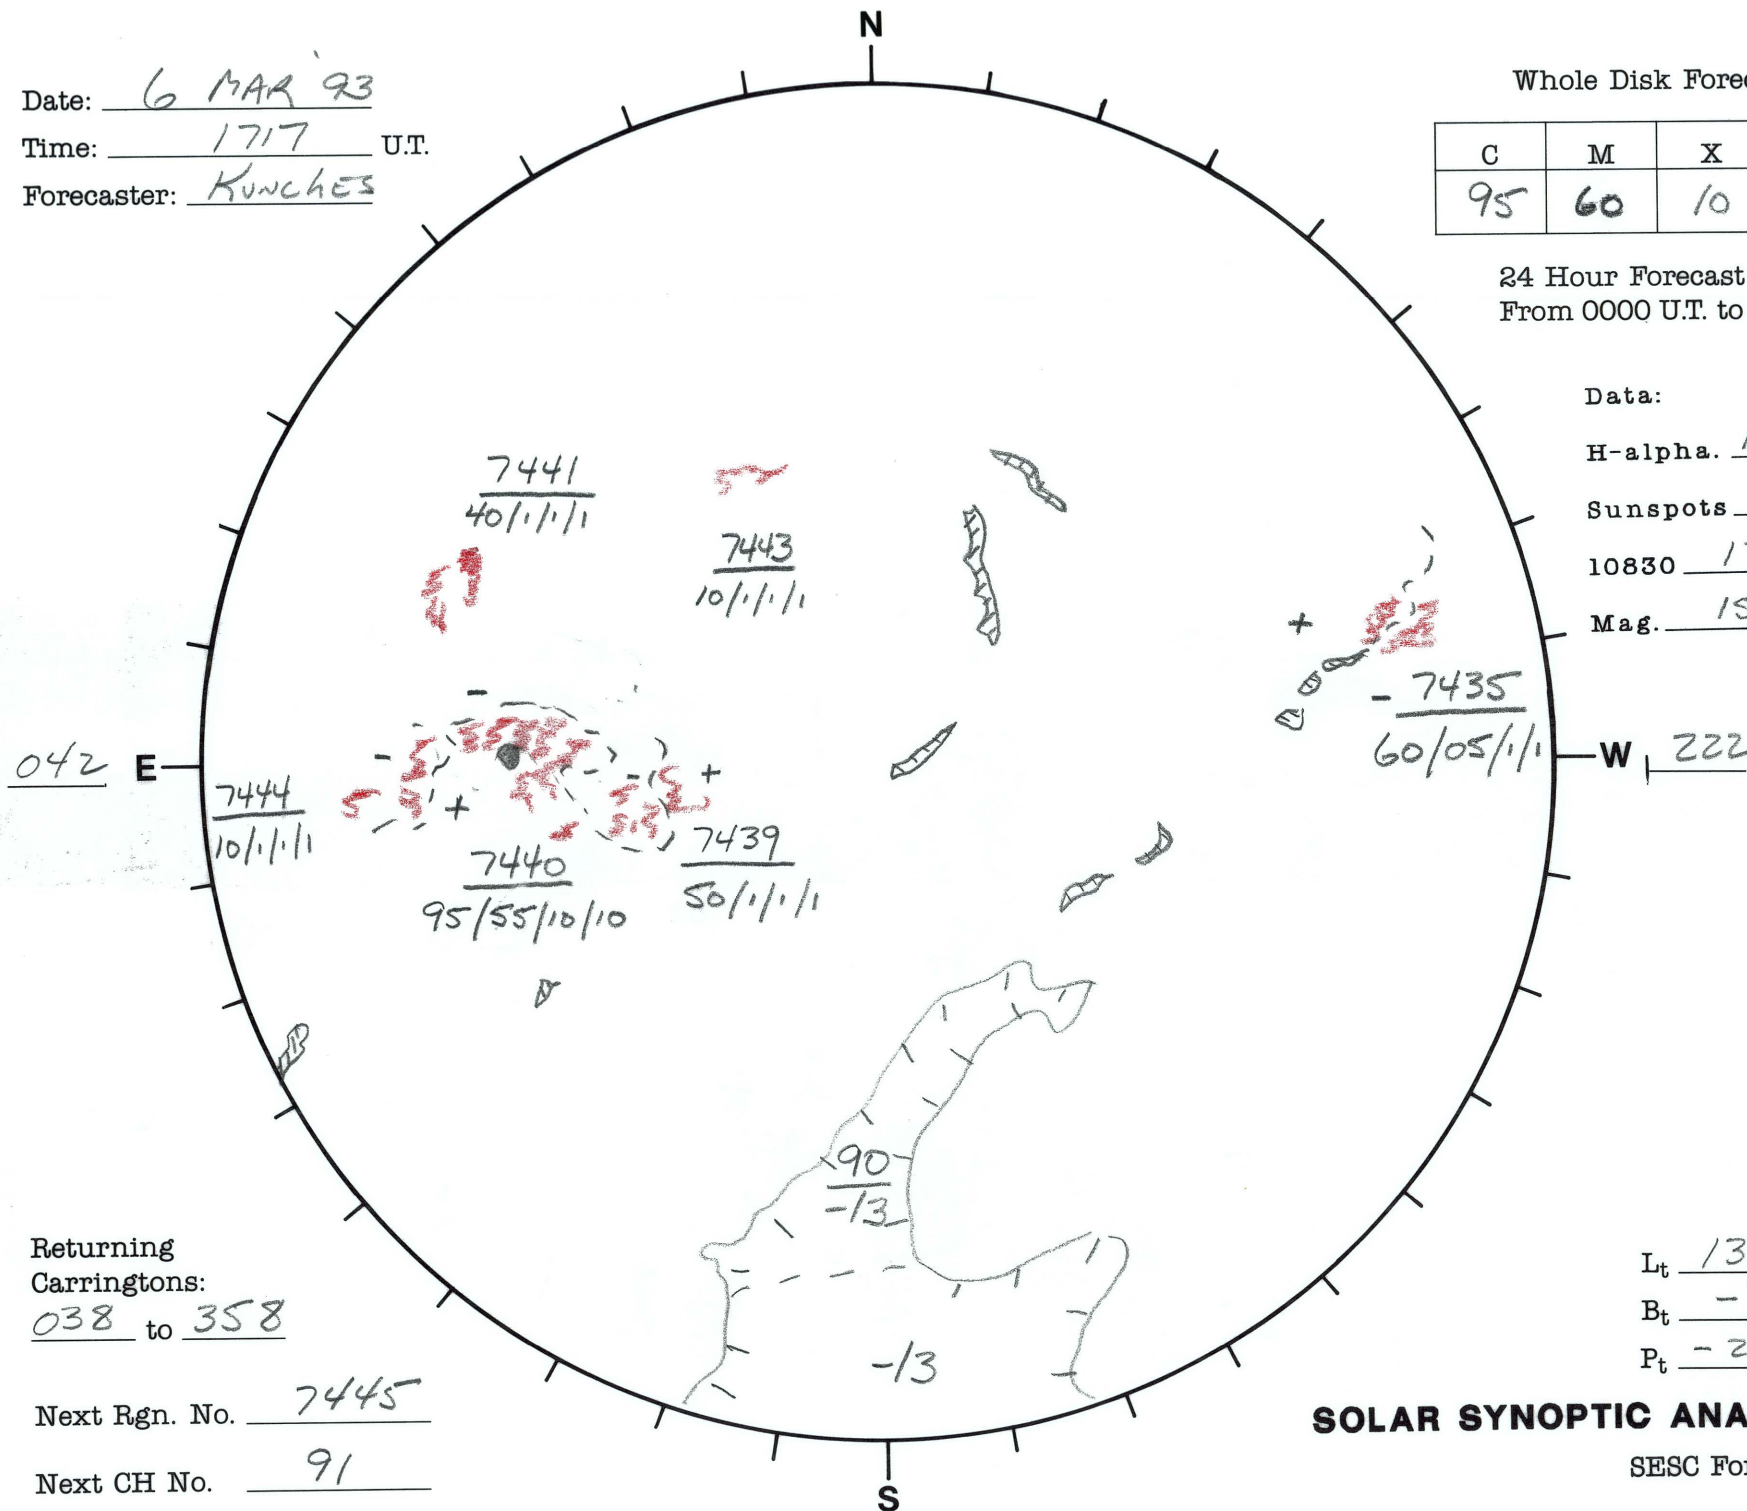

Date: 6 MAR '93  
 Time: 1717 U.T.  
 Forecaster: KUNCHES

Whole Disk Forecast

C	M	X	P
95	60	10	10

24 Hour Forecast  
 From 0000 U.T. to 0000 U.T.

Data:

H-alpha. 1717 U.T.

Sunspots N/A U.T.

10830 1721 U.T.

Mag. 1536 U.T.

Returning  
 Carringtons:  
038 to 358

Next Rgn. No. 7445

Next CH No. 91

$L_t$  131.9  
 $B_t$  -7.3  
 $P_t$  -22.9

**SOLAR SYNOPTIC ANALYSIS**

SESC Form W18