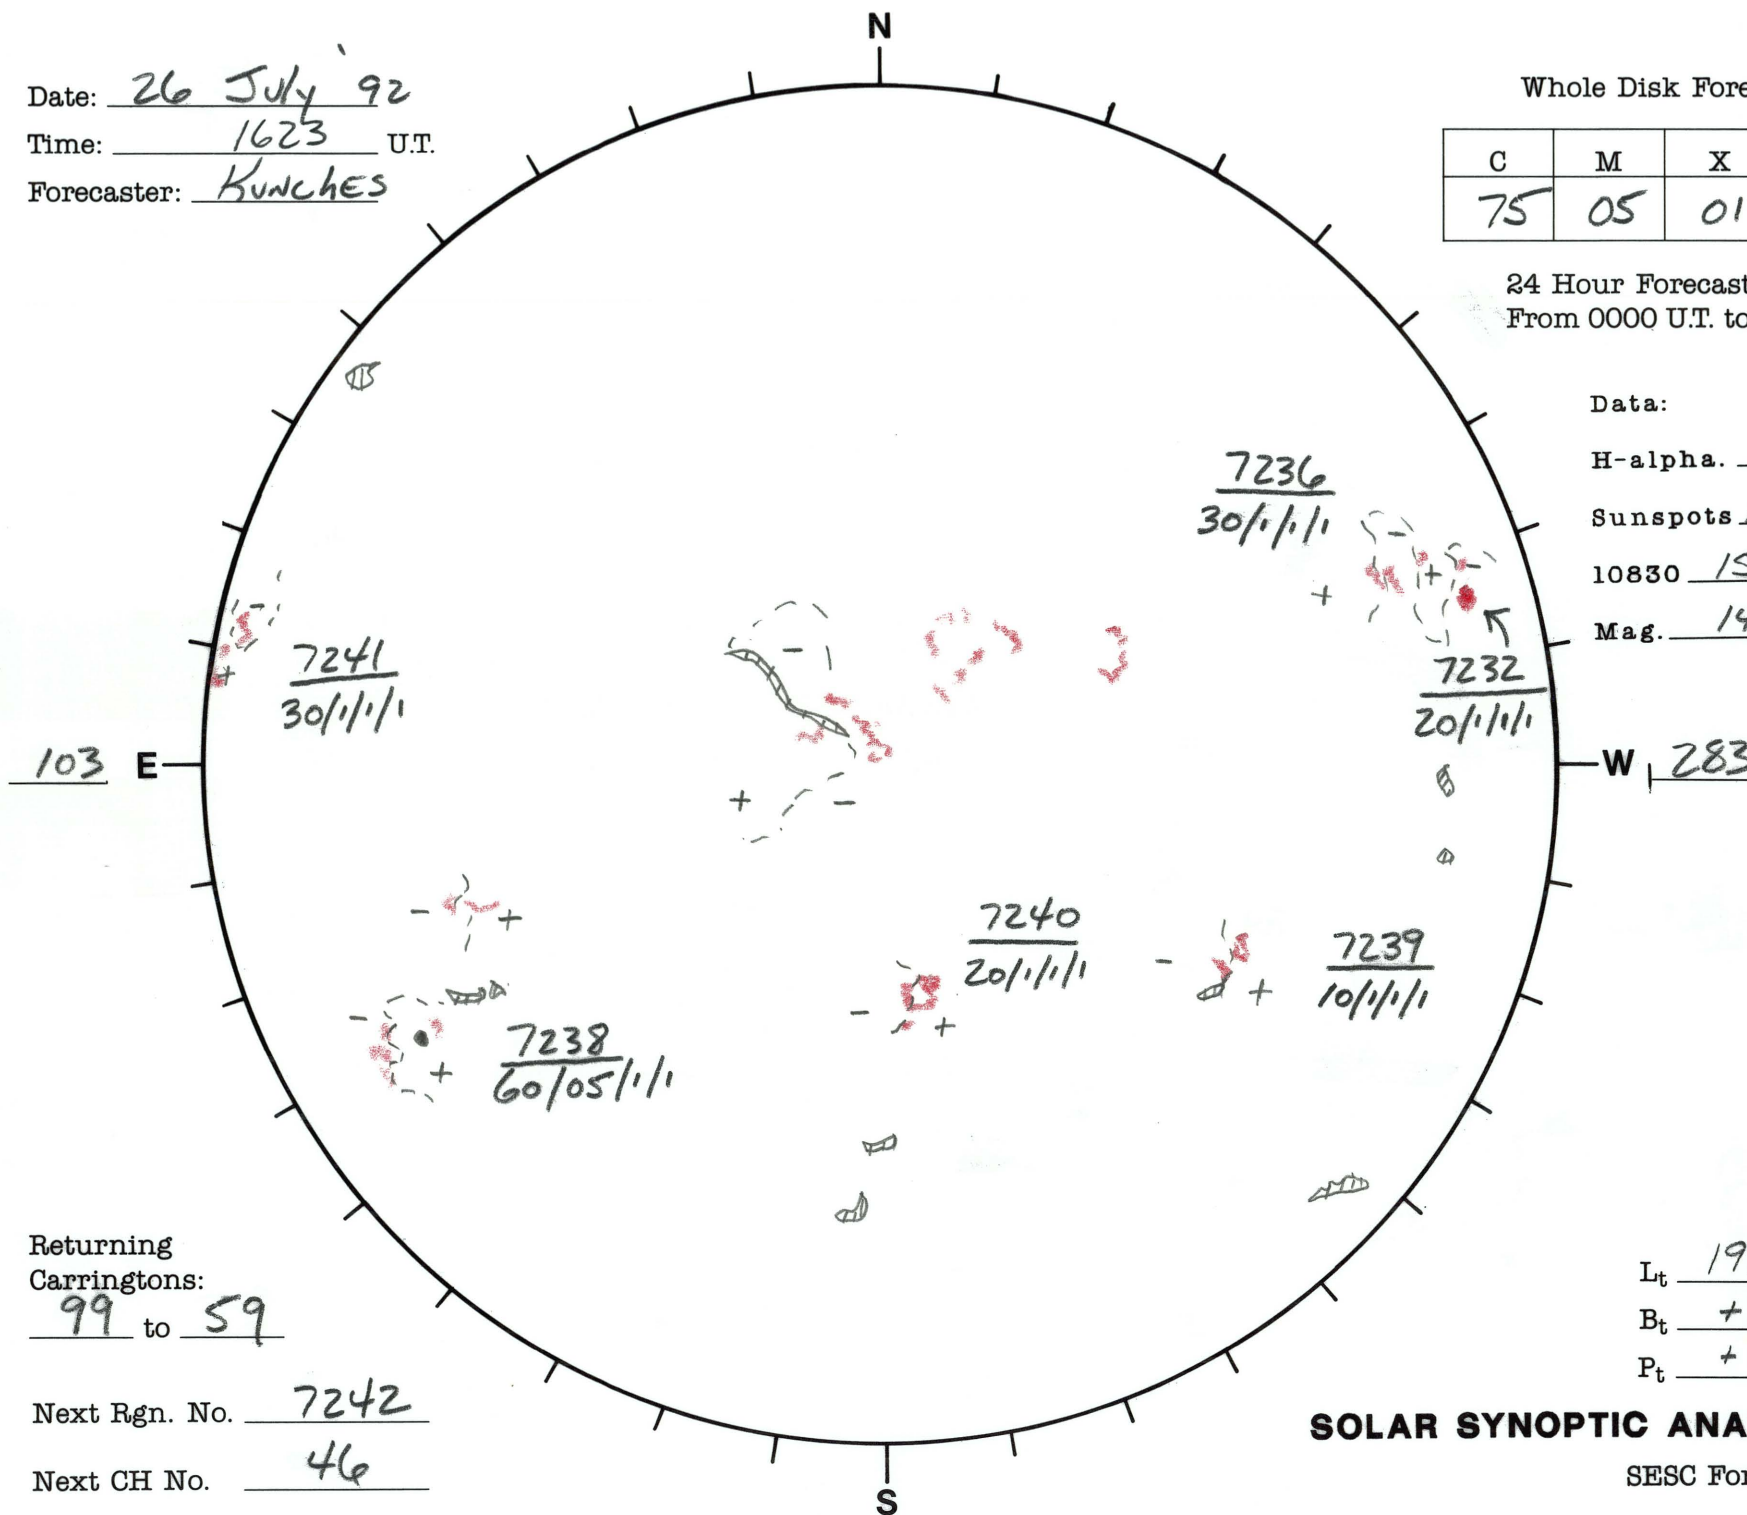

Date: 26 July '92
 Time: 1623 U.T.
 Forecaster: Kunches

Whole Disk Forecast

C	M	X	P
75	05	01	01

24 Hour Forecast
 From 0000 U.T. to 0000 U.T.

Data:
 H-alpha. 1623 U.T.
 Sunspots 1628 U.T.
 10830 1559 U.T.
 Mag. 1446 U.T.

Returning
 Carringtons:
99 to 59

Next Rgn. No. 7242

Next CH No. 46

L_t 193.1
 B_t +5.4
 P_t +8.8

SOLAR SYNOPTIC ANALYSIS

SESC Form W18