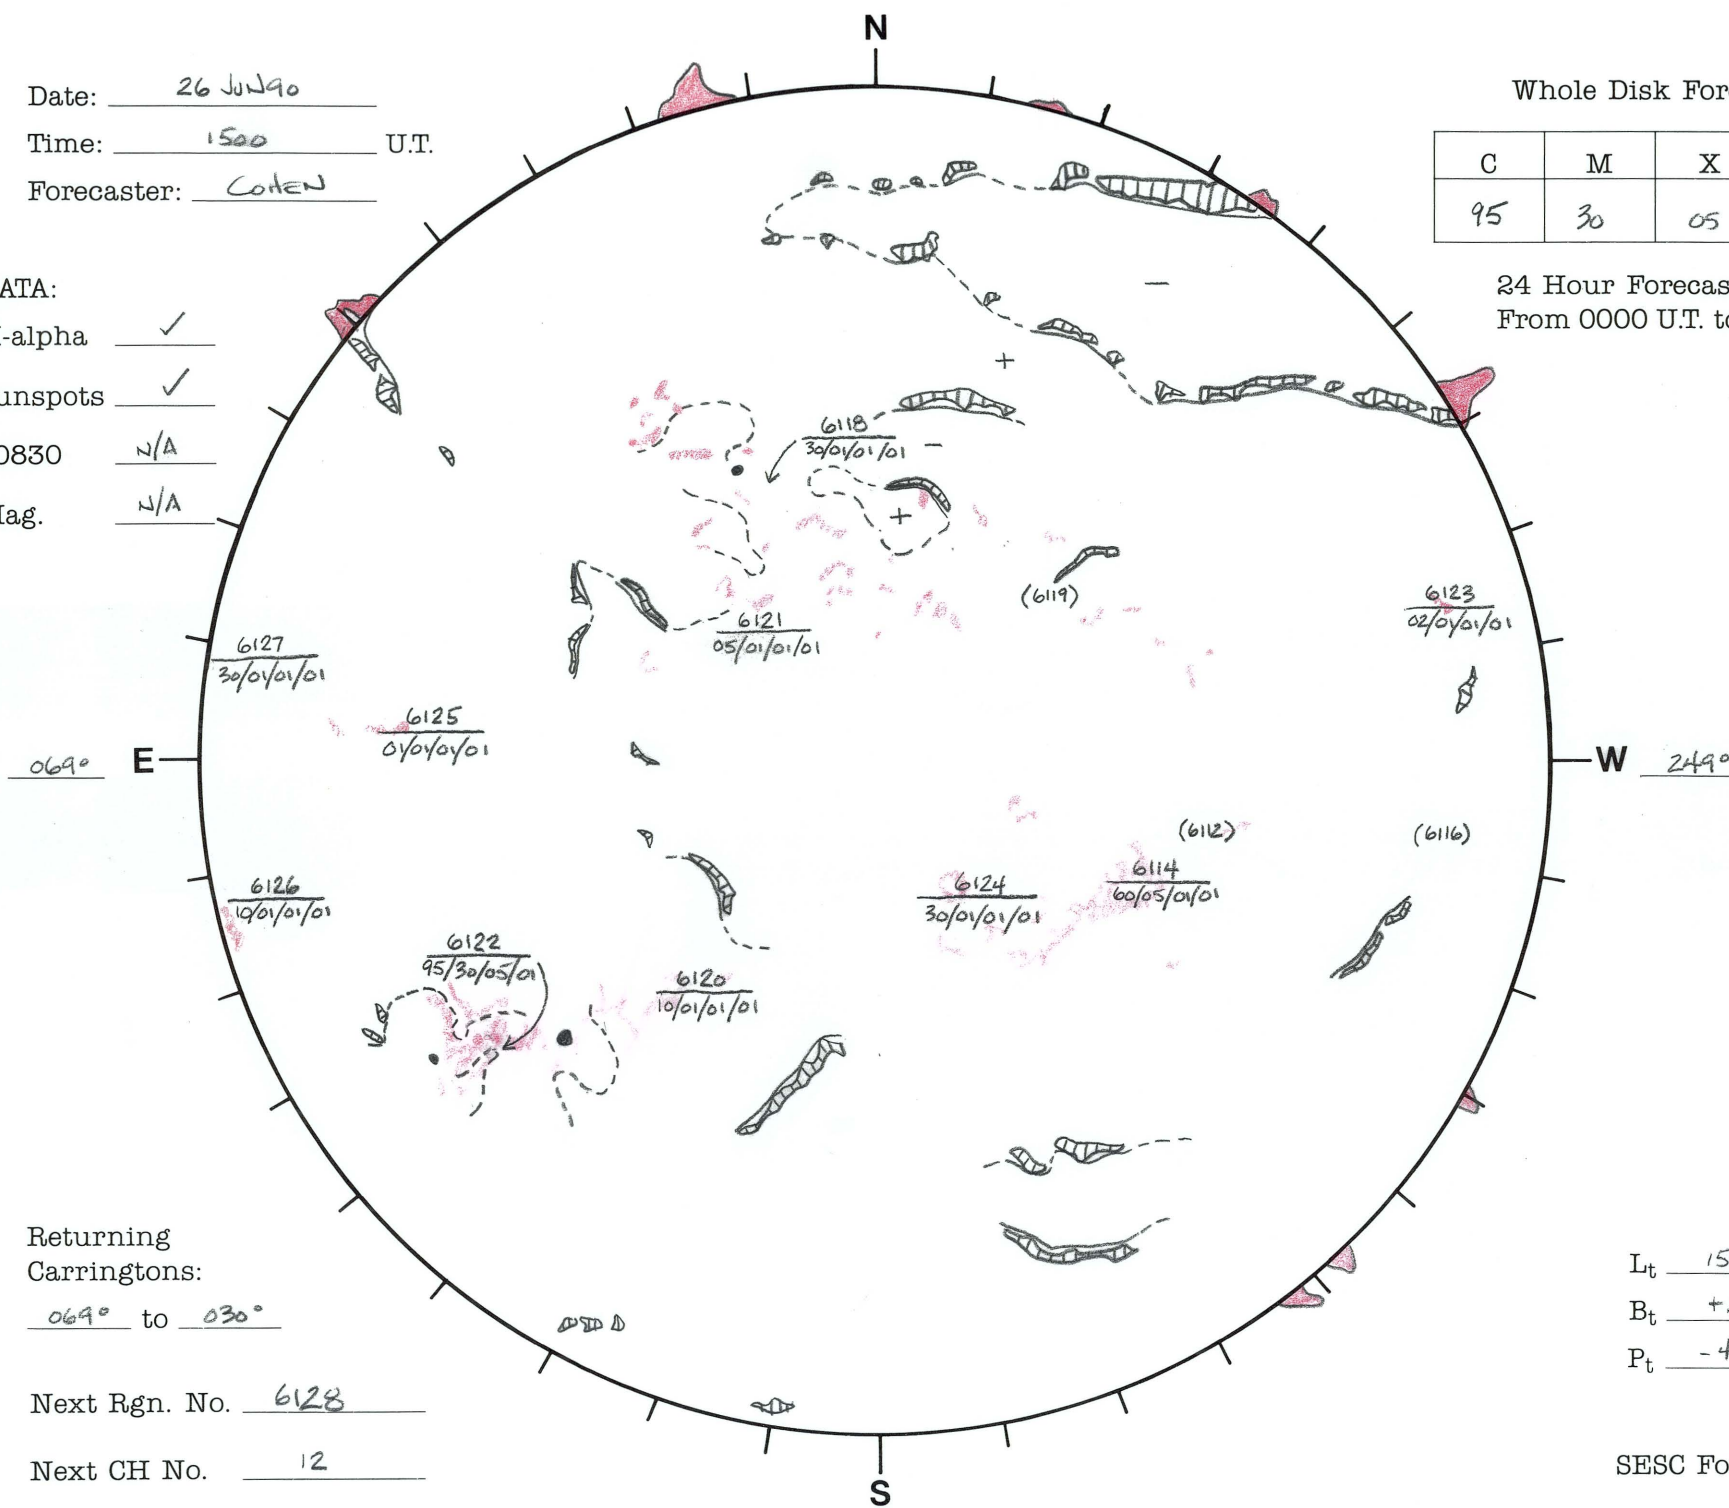

Date: 26 Jun 90  
 Time: 1500 U.T.  
 Forecaster: COTEN

Whole Disk Forecast

C	M	X	P
95	30	05	01

24 Hour Forecast  
 From 0000 U.T. to 0000 U.T.

DATA:  
 H-alpha   
 Sunspots   
 10830 N/A  
 Mag. N/A

Returning Carringtons:  
069° to 030°

Next Rgn. No. 6128

Next CH No. 12

$L_t$  159.2°  
 $B_t$  +2.4°  
 $P_t$  -4.8°