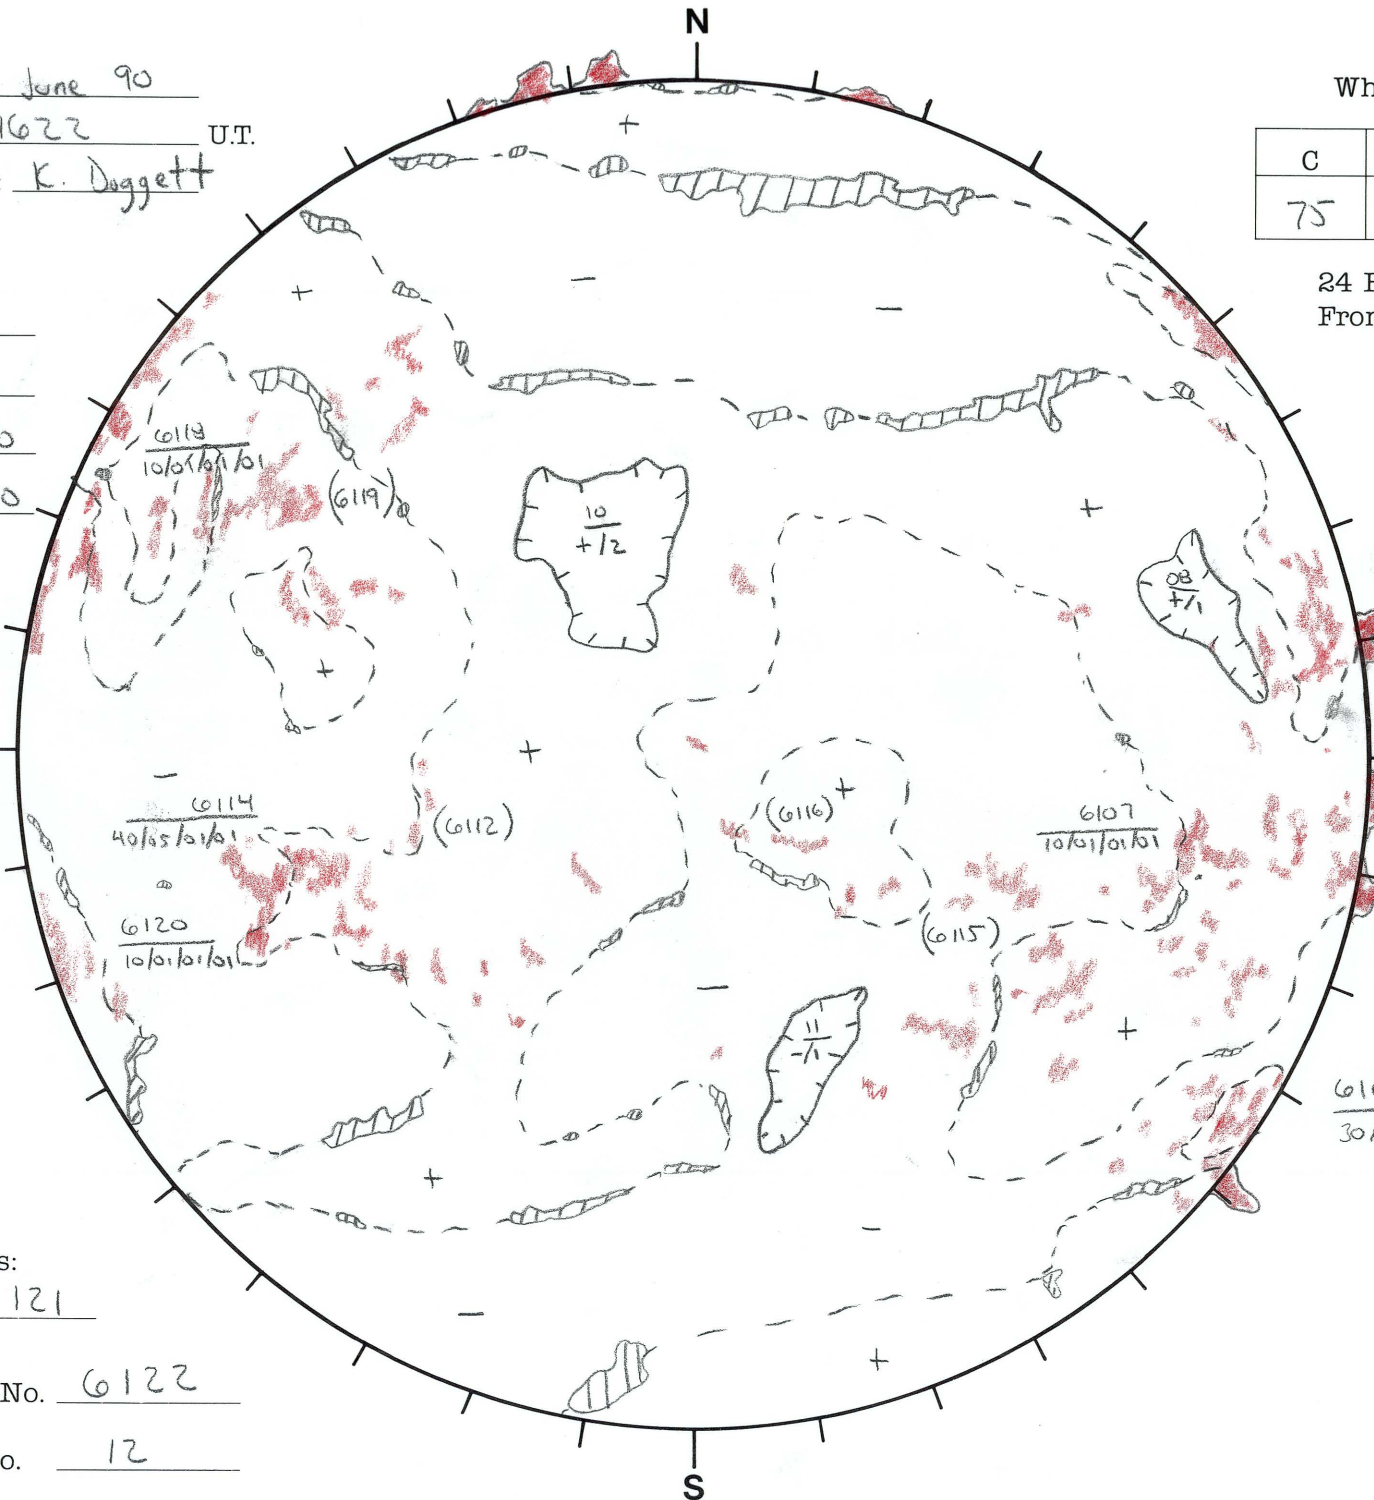

Date: 22 June 90
 Time: 1622 U.T.
 Forecaster: K. Daggett

Whole Disk Forecast

C	M	X	P
75	05	01	01

24 Hour Forecast
 From 0000 U.T. to 0000 U.T.

DATA:
 H-alpha Bou
 Sunspots Bou
 10830 KPNO
 Mag. KPNO

121 E

W 301

Returning Carringtons:
81 to 121

Next Rgn. No. 6122

Next CH No. 12

L_t 211.4
 B_t +1.9
 P_t -6.6