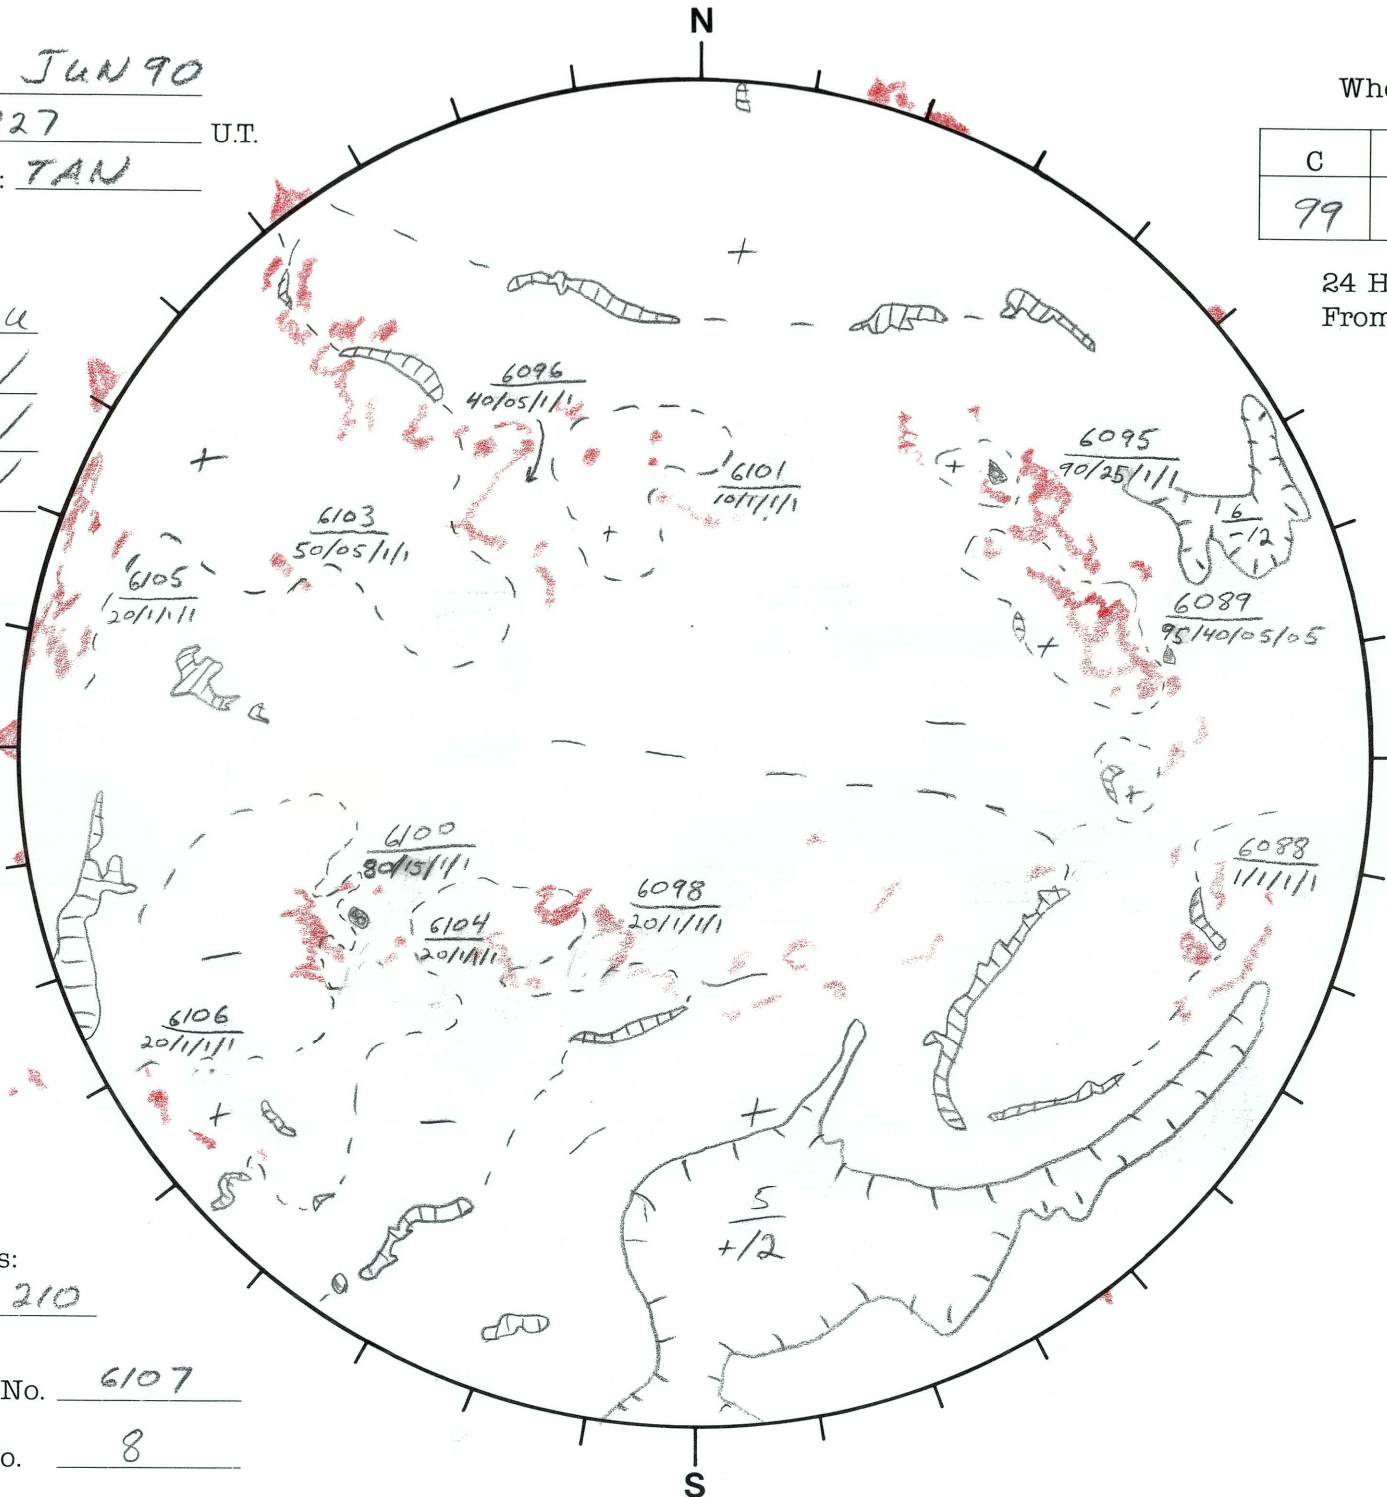

Date: 12 JUN 90
 Time: 1427 U.T.
 Forecaster: TAN

Whole Disk Forecast

C	M	X	P
99	70	05	15

24 Hour Forecast
 From 0000 U.T. to 0000 U.T.

DATA:
 H-alpha B04
 Sunspots
 10830
 Mag.

255 E

W 75

Returning Carringtons:
250 to 210

L_t 344.8
 B_t +0.7
 P_t -10.9

Next Rgn. No. 6107

Next CH No. 8