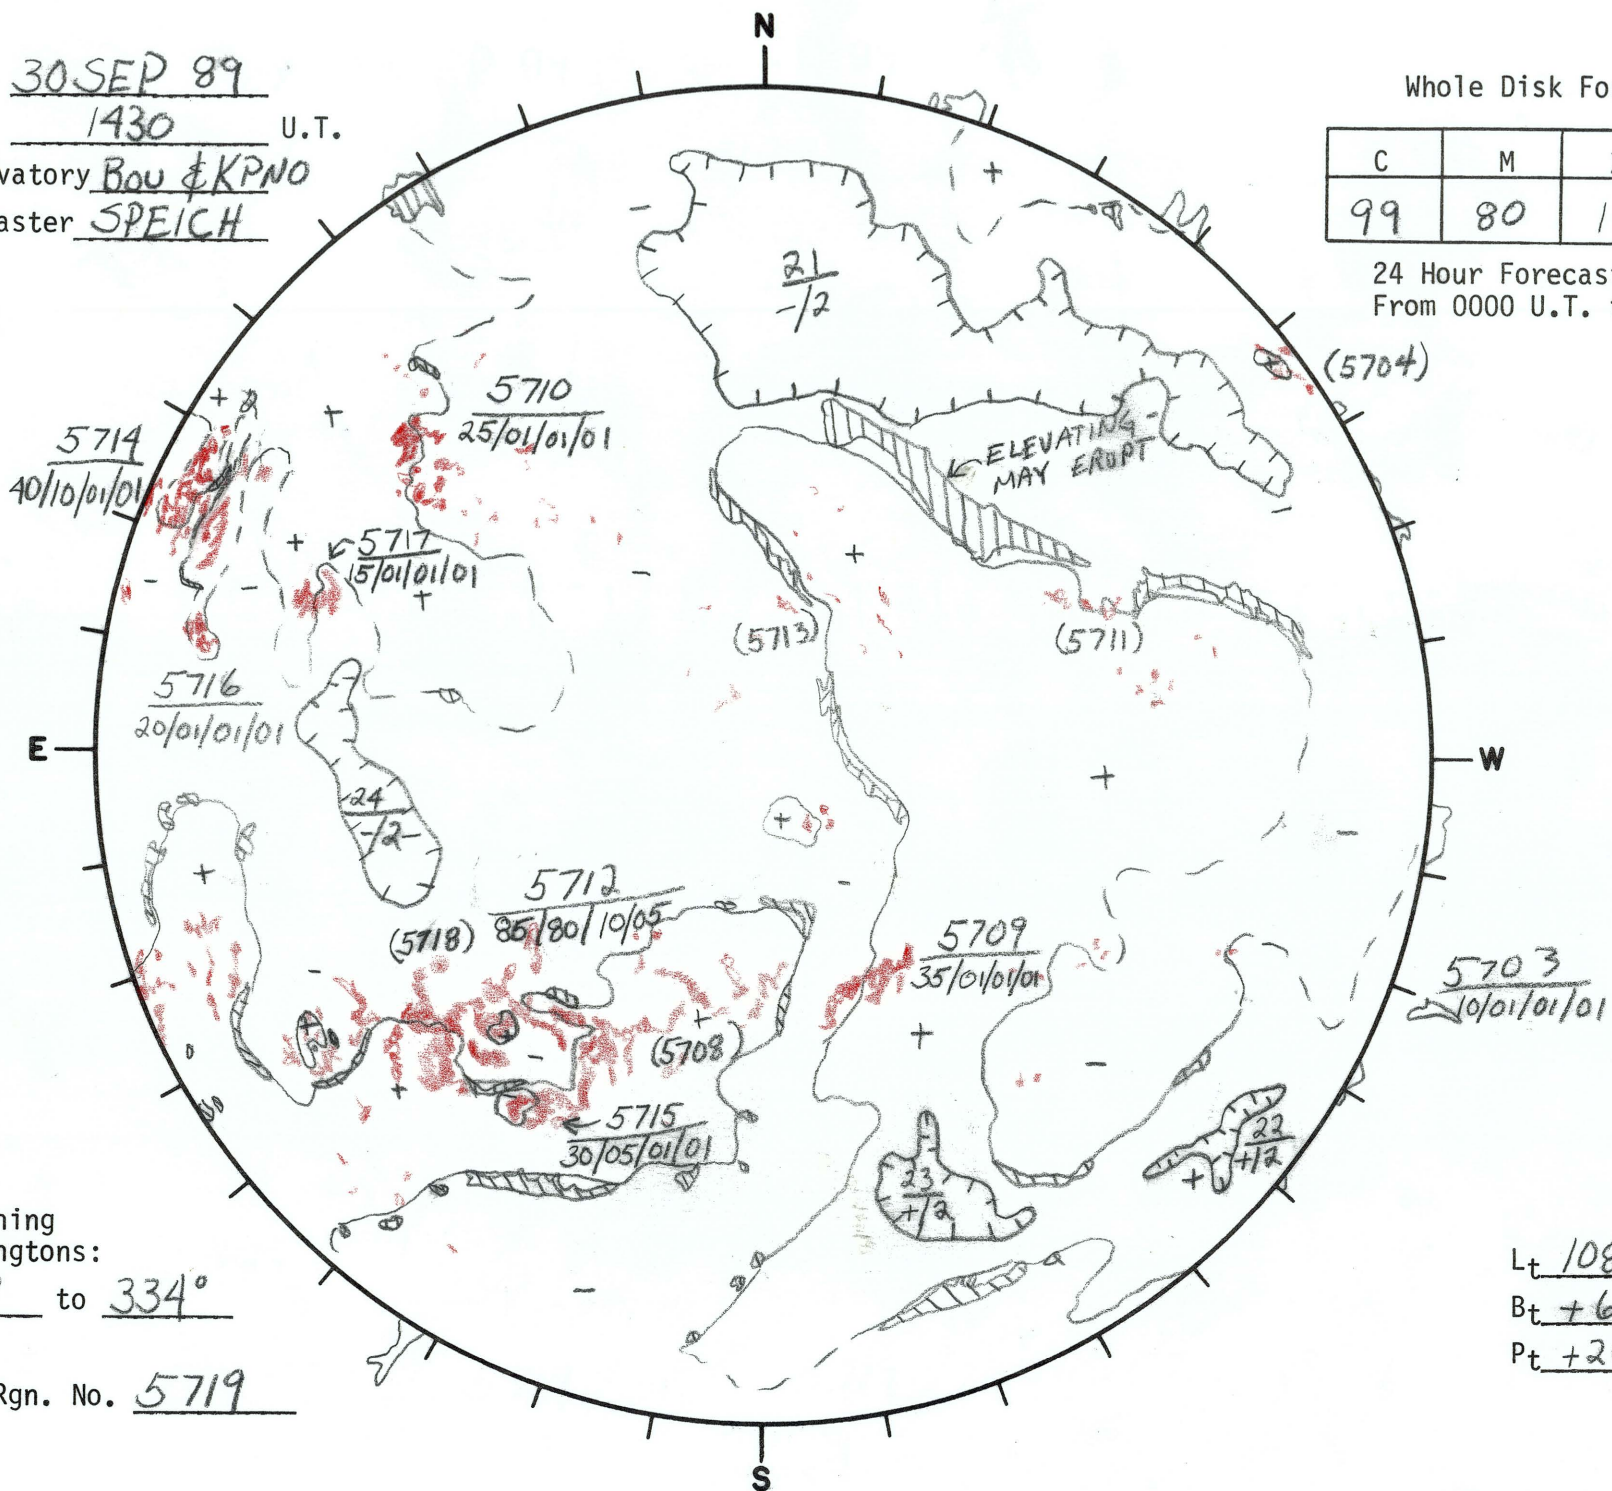

Date: 30 SEP 89  
 Time: 1430 U.T.  
 Observatory Bou & KPNO  
 Forecaster SPEICH

Whole Disk Forecast

C	M	X	P
99	80	10	05

24 Hour Forecast  
 From 0000 U.T. to 0000 U.T.

Returning Carringtons:

018° to 334°

Next Rgn. No. 5719

Lt 108.1°  
 Bt +6.8°  
 Pt +26.0°