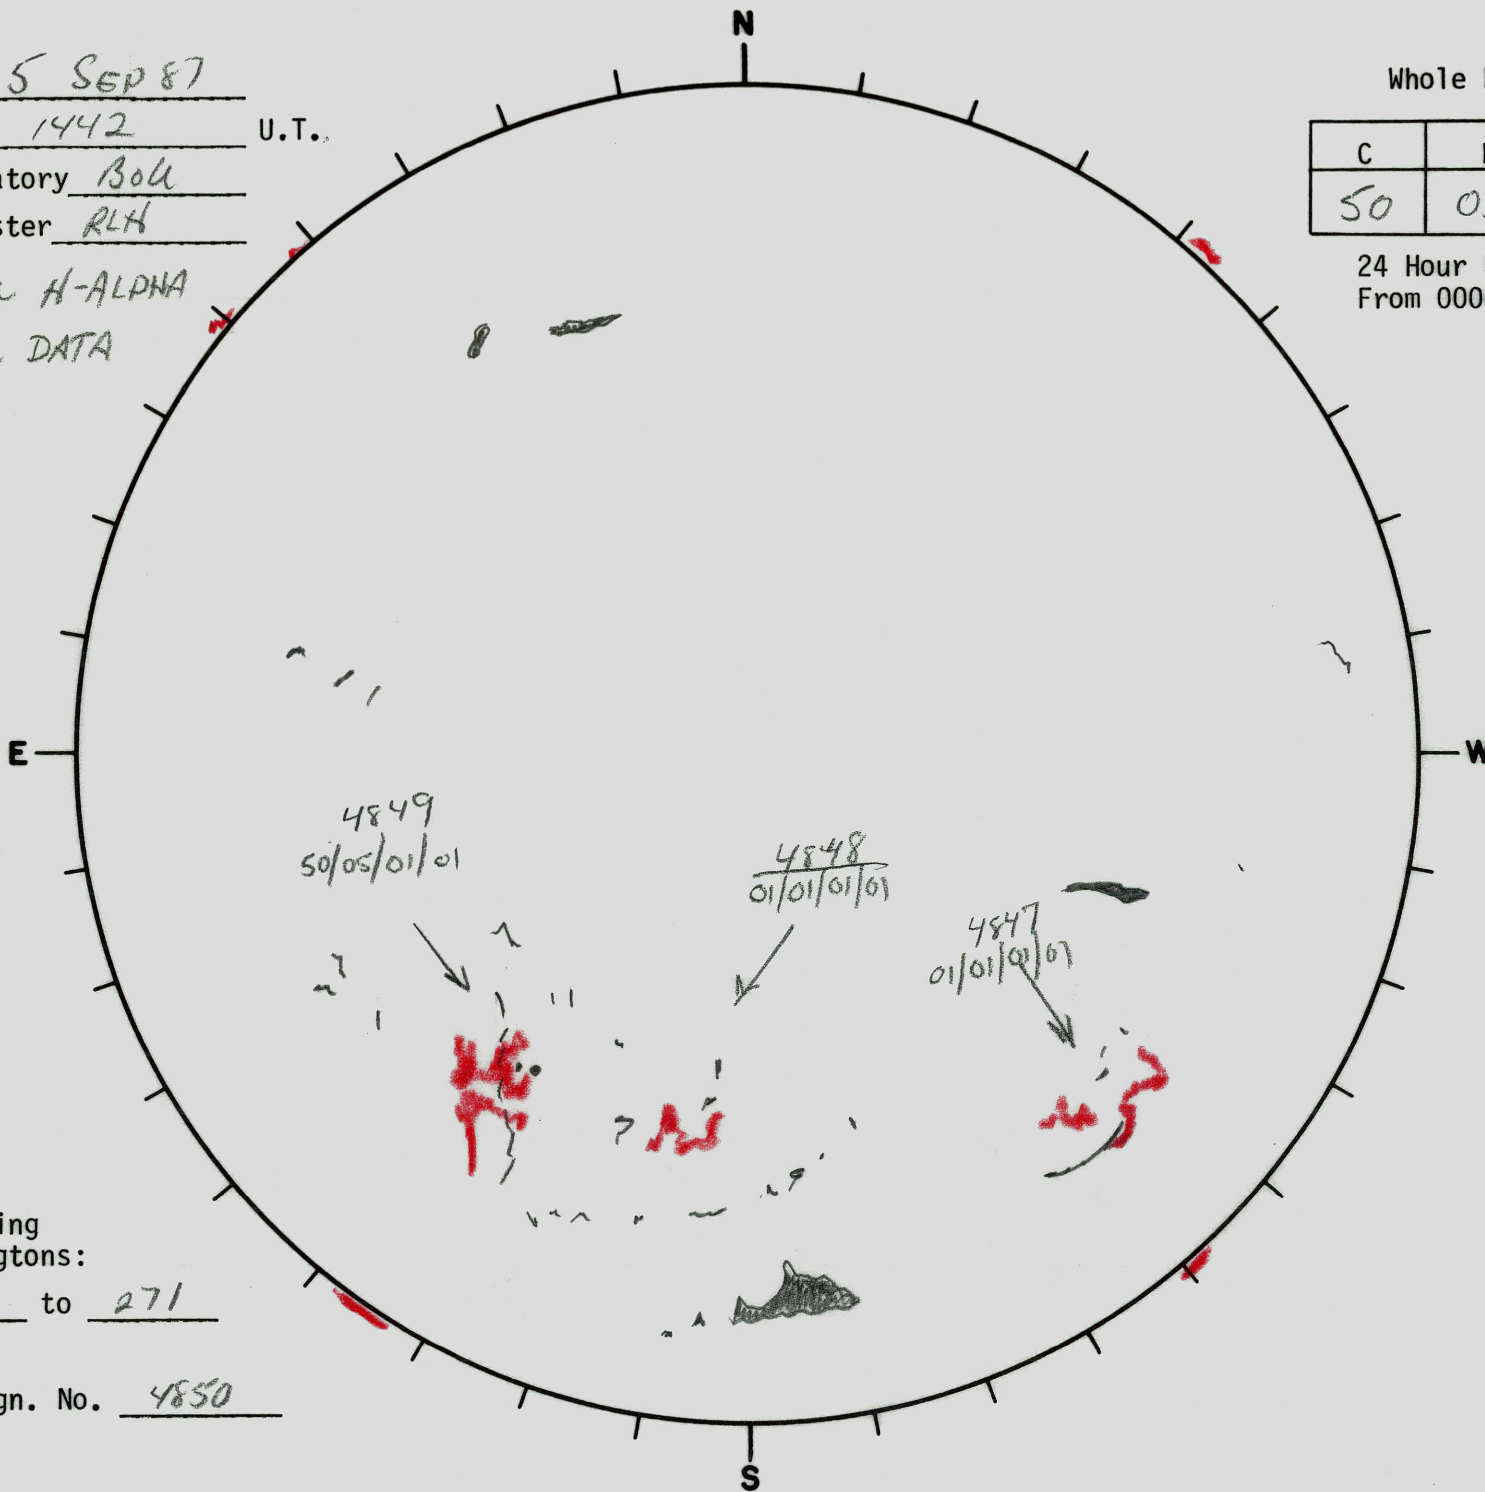

Date: 5 SEP 87  
Time: 1442 U.T..  
Observatory BOLU  
Forecaster RLH

Whole Disk Forecast

C	M	X	P
50	05	01	01

24 Hour Forecast  
From 0000 U.T. to 0000 U.T.

GOOD BOLU H-ALPHA  
NO OTHER DATA  
AVBL

Returning  
Carringtons:

218 to 271

Next Rgn. No. 4850

$L_t$  1.2  
 $B_t$  +7.3  
 $P_t$  +22.2