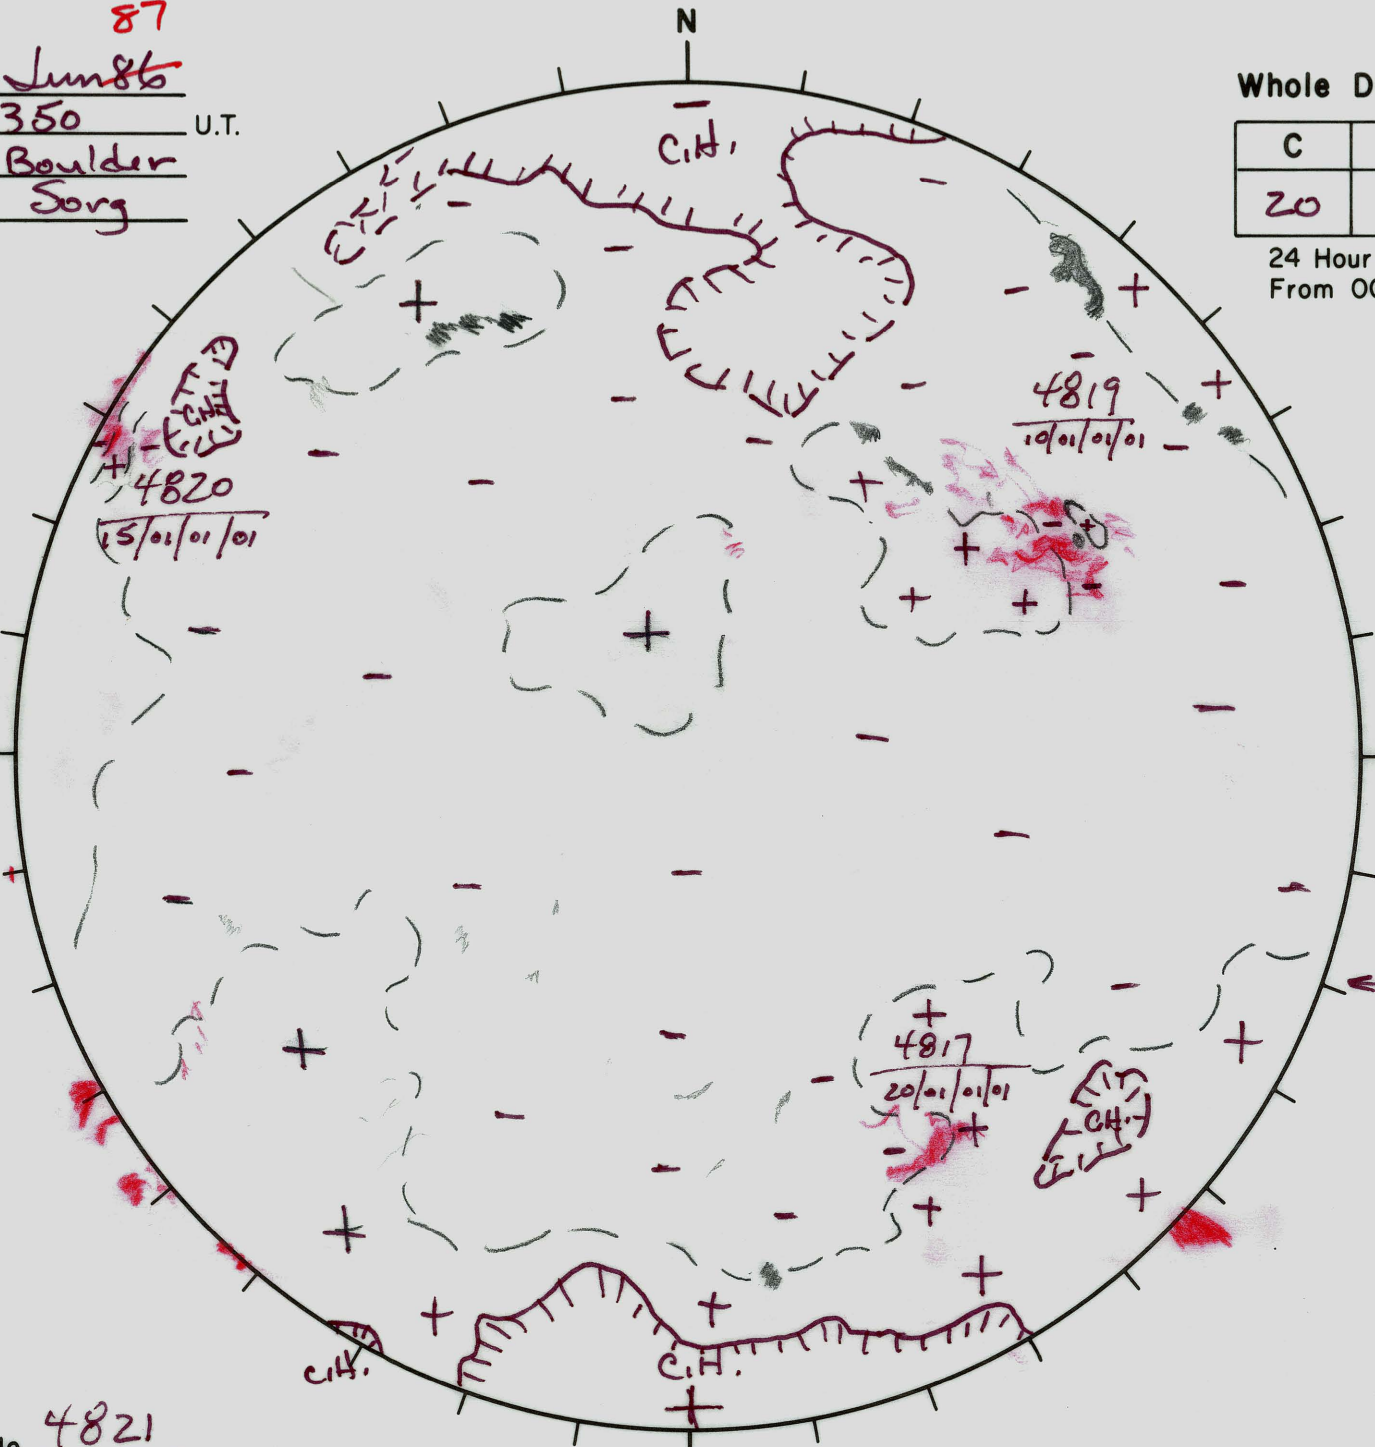

87

Date: 26 Jun 86
Time: 1350 U.T.
Observatory: Boulder
Forecaster: Song

Whole Disk Forecast

C	M	X	P
20	01	01	01

24 Hour Forecast
From 0000 U.T. to 0000 U.T.

NO
Returning
Regions

Next Rgn. No. 4821

S
226

L_t 225.7
B_t 2.3
P 4.9