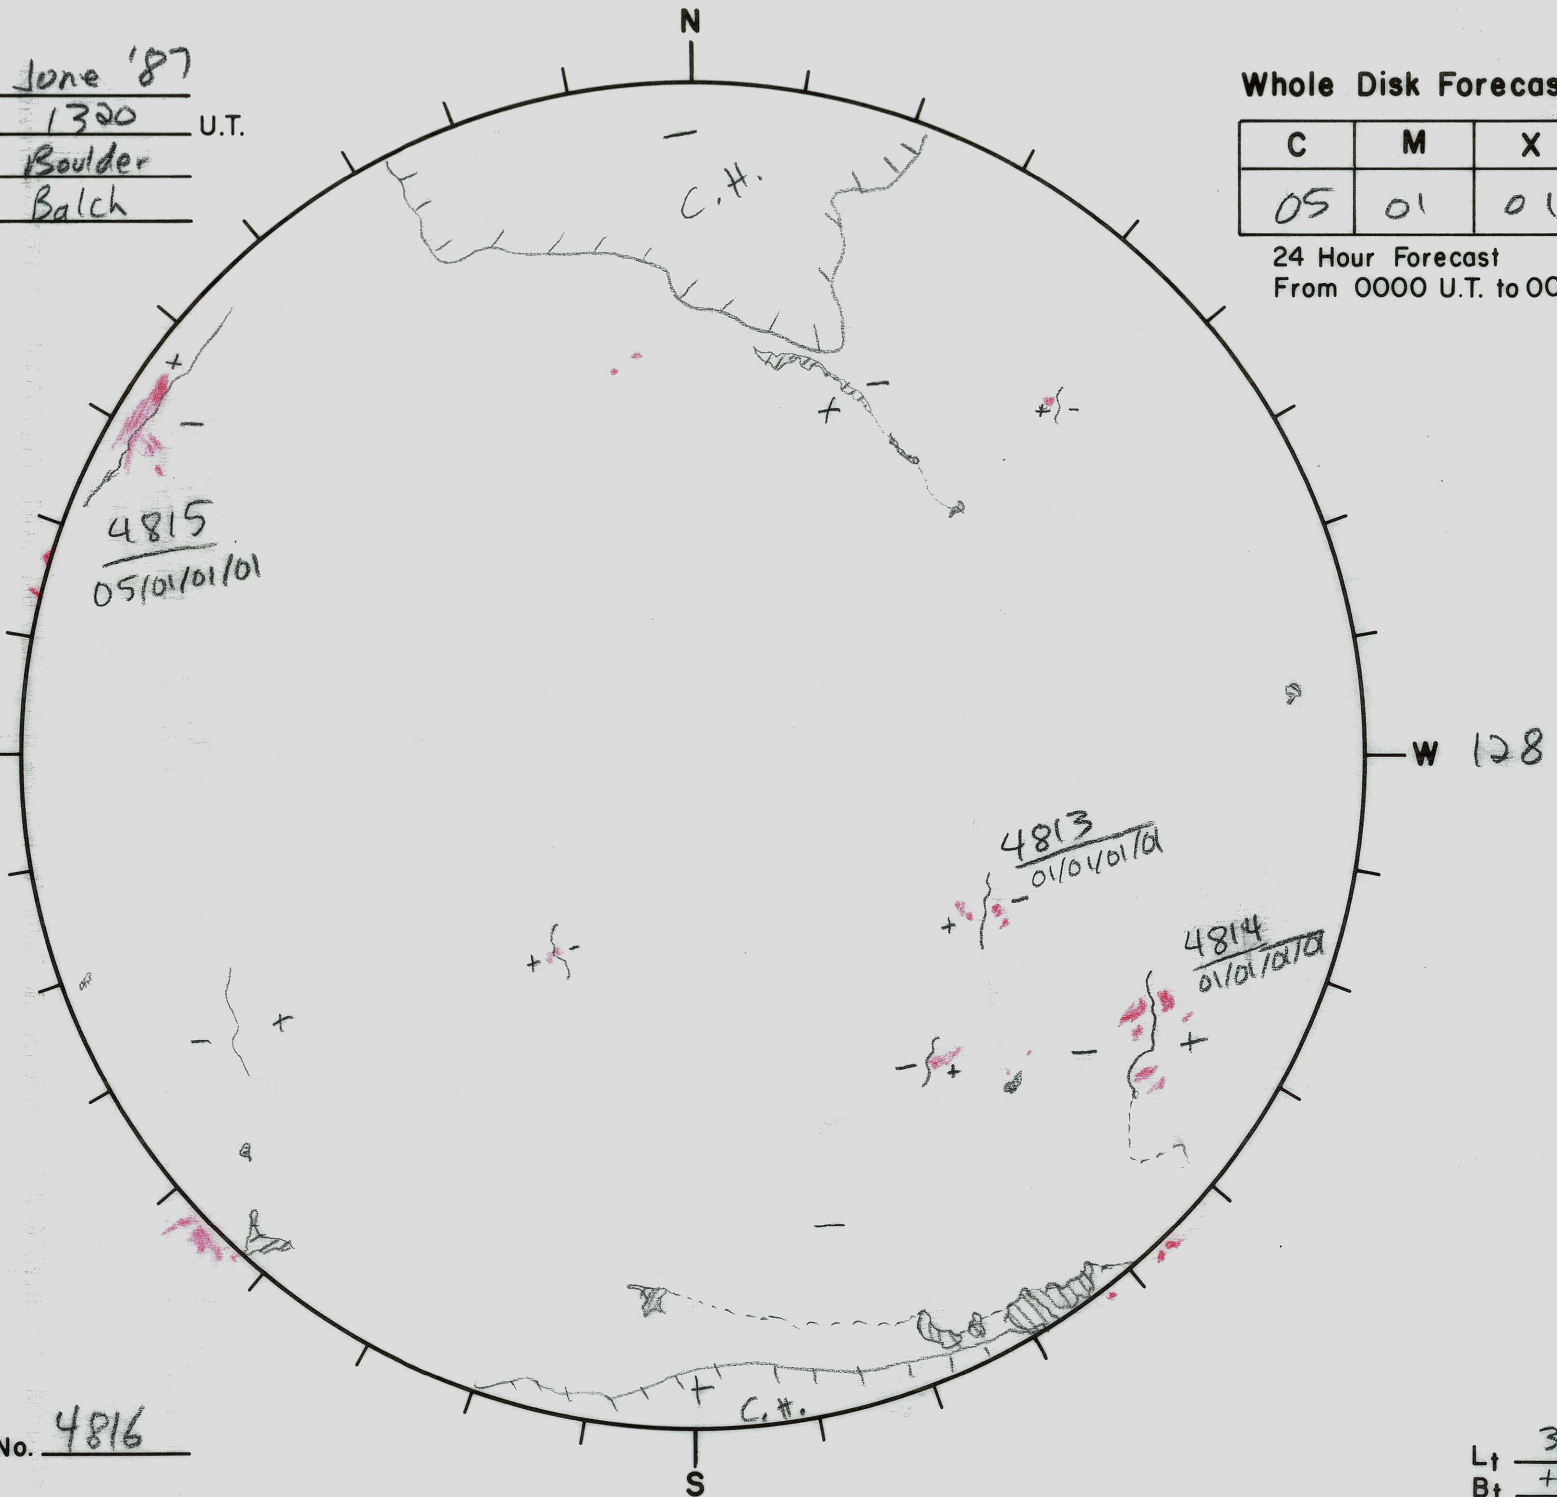

Date: 13 June '87
 Time: 1300 U.T.
 Observatory: Boulder
 Forecaster: Balch

Whole Disk Forecast

C	M	X	P
05	01	01	01

24 Hour Forecast
 From 0000 U.T. to 0000 U.T.

Returning
 Longitudes

269-308

Next Rgn. No. 4816

L_{\uparrow} 38.1
 B_{\uparrow} +0.8
 P -10.7