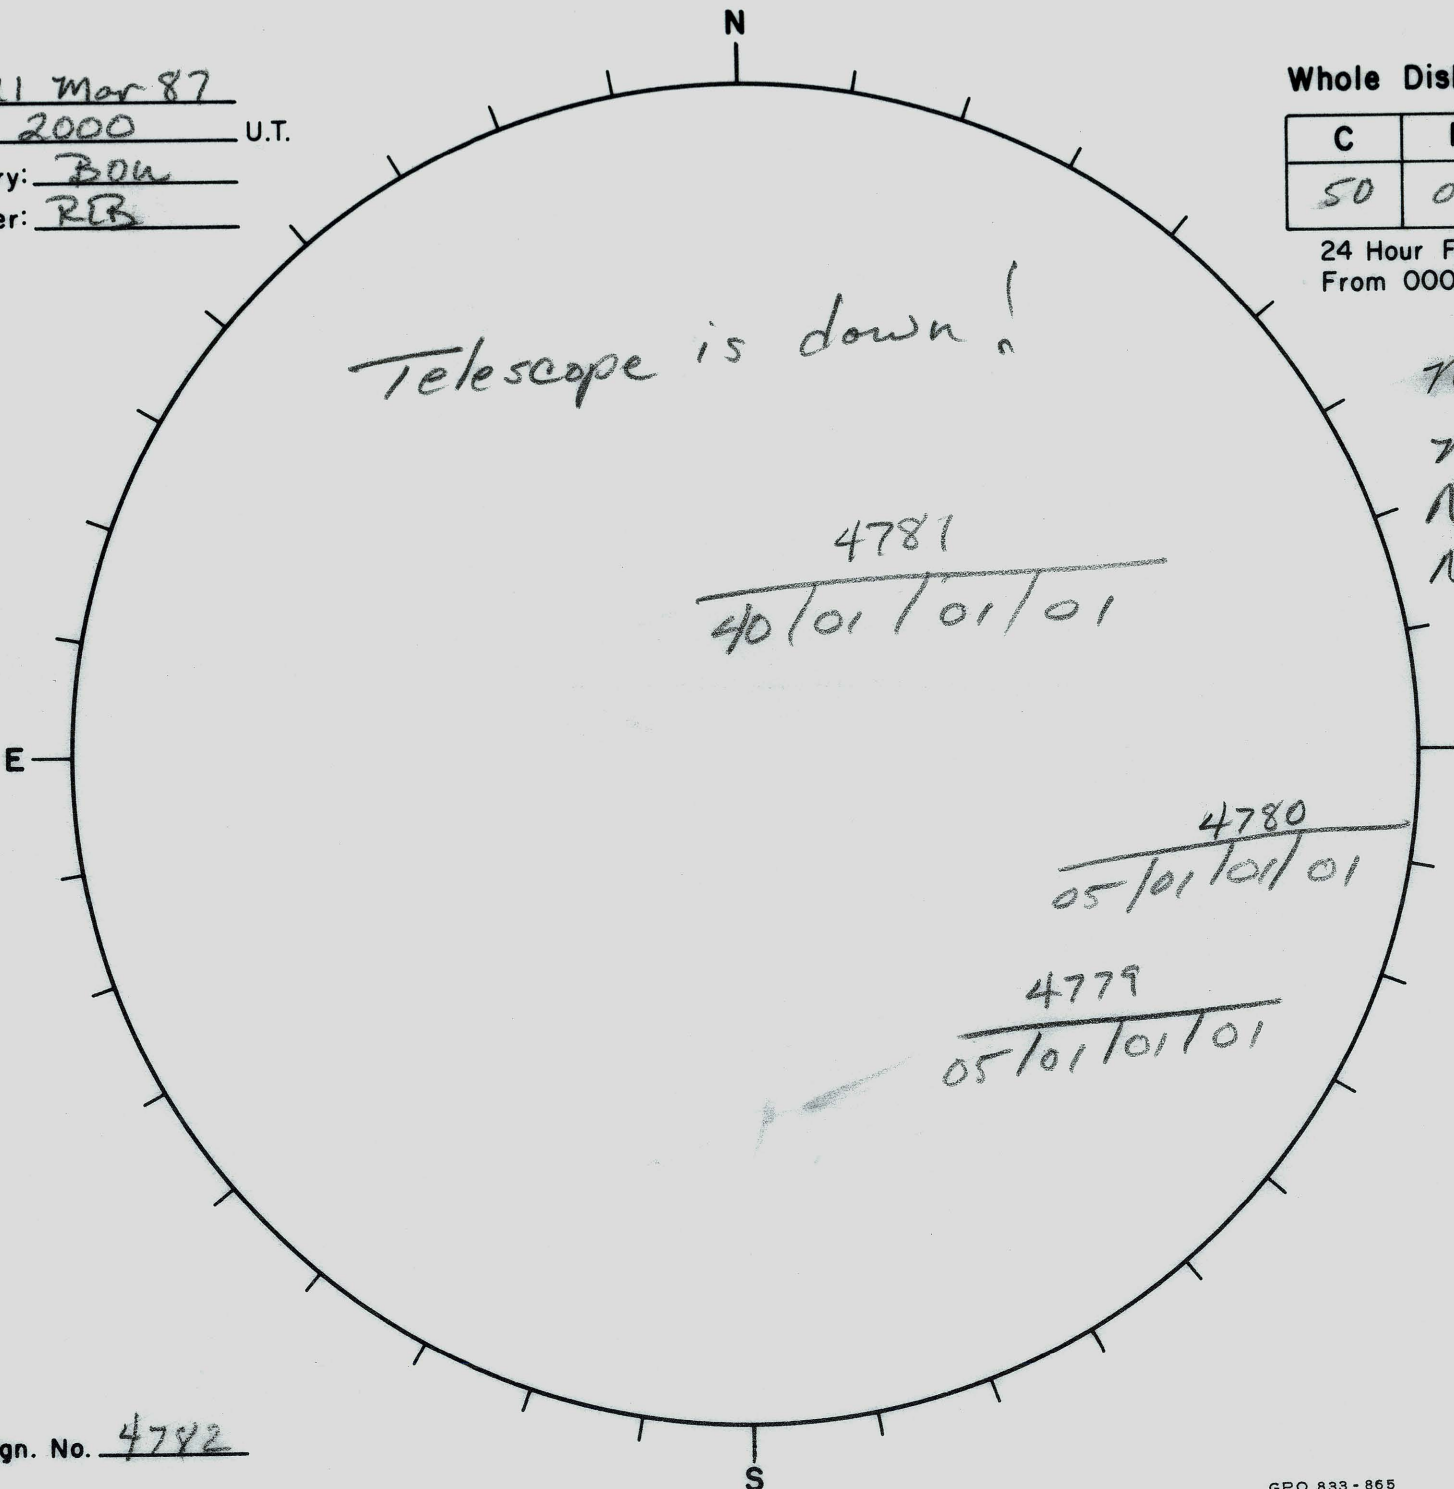

Date: 21 Mar 87
 Time: 2000 U.T.
 Observatory: BOW
 Forecaster: REB

Whole Disk Forecast

C	M	X	P
50	01	01	01

24 Hour Forecast
 From 0000 U.T. to 0000 U.T.

No Mt. Wilson
 No KP
 No SP
 No H2

E-W Scan
 W

Next Rgn. No. 4782