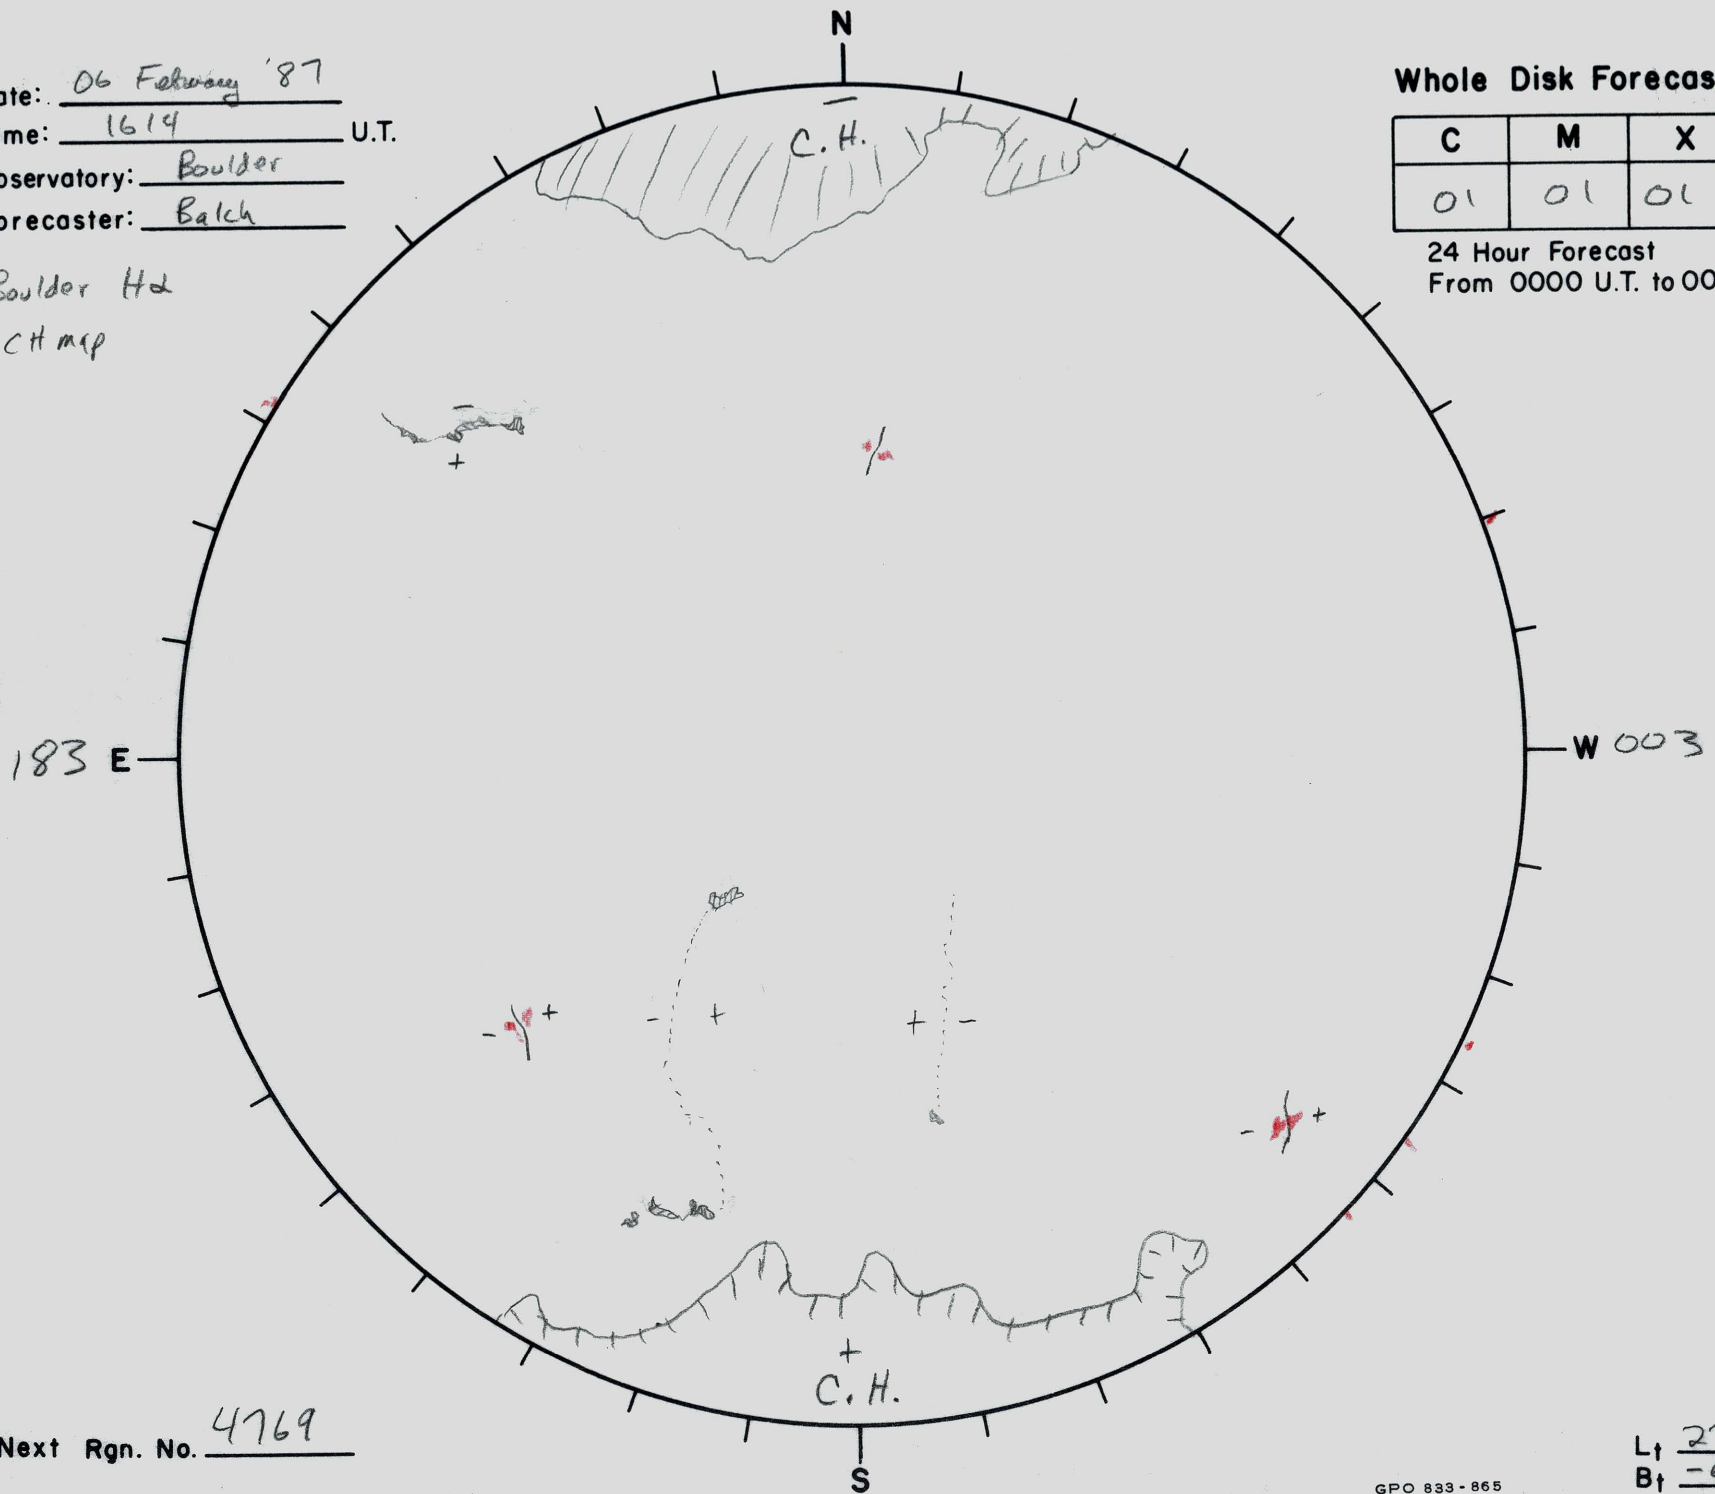

Date: 06 February '87  
 Time: 1614 U.T.  
 Observatory: Boulder  
 Forecaster: Balch

Fair Boulder Hd  
 10830 CH map

Whole Disk Forecast

C	M	X	P
01	01	01	01

24 Hour Forecast  
 From 0000 U.T. to 0000 U.T.

Next Rgn. No. 4769

Lt 273.0  
 Bt -6.4  
 P -14.2