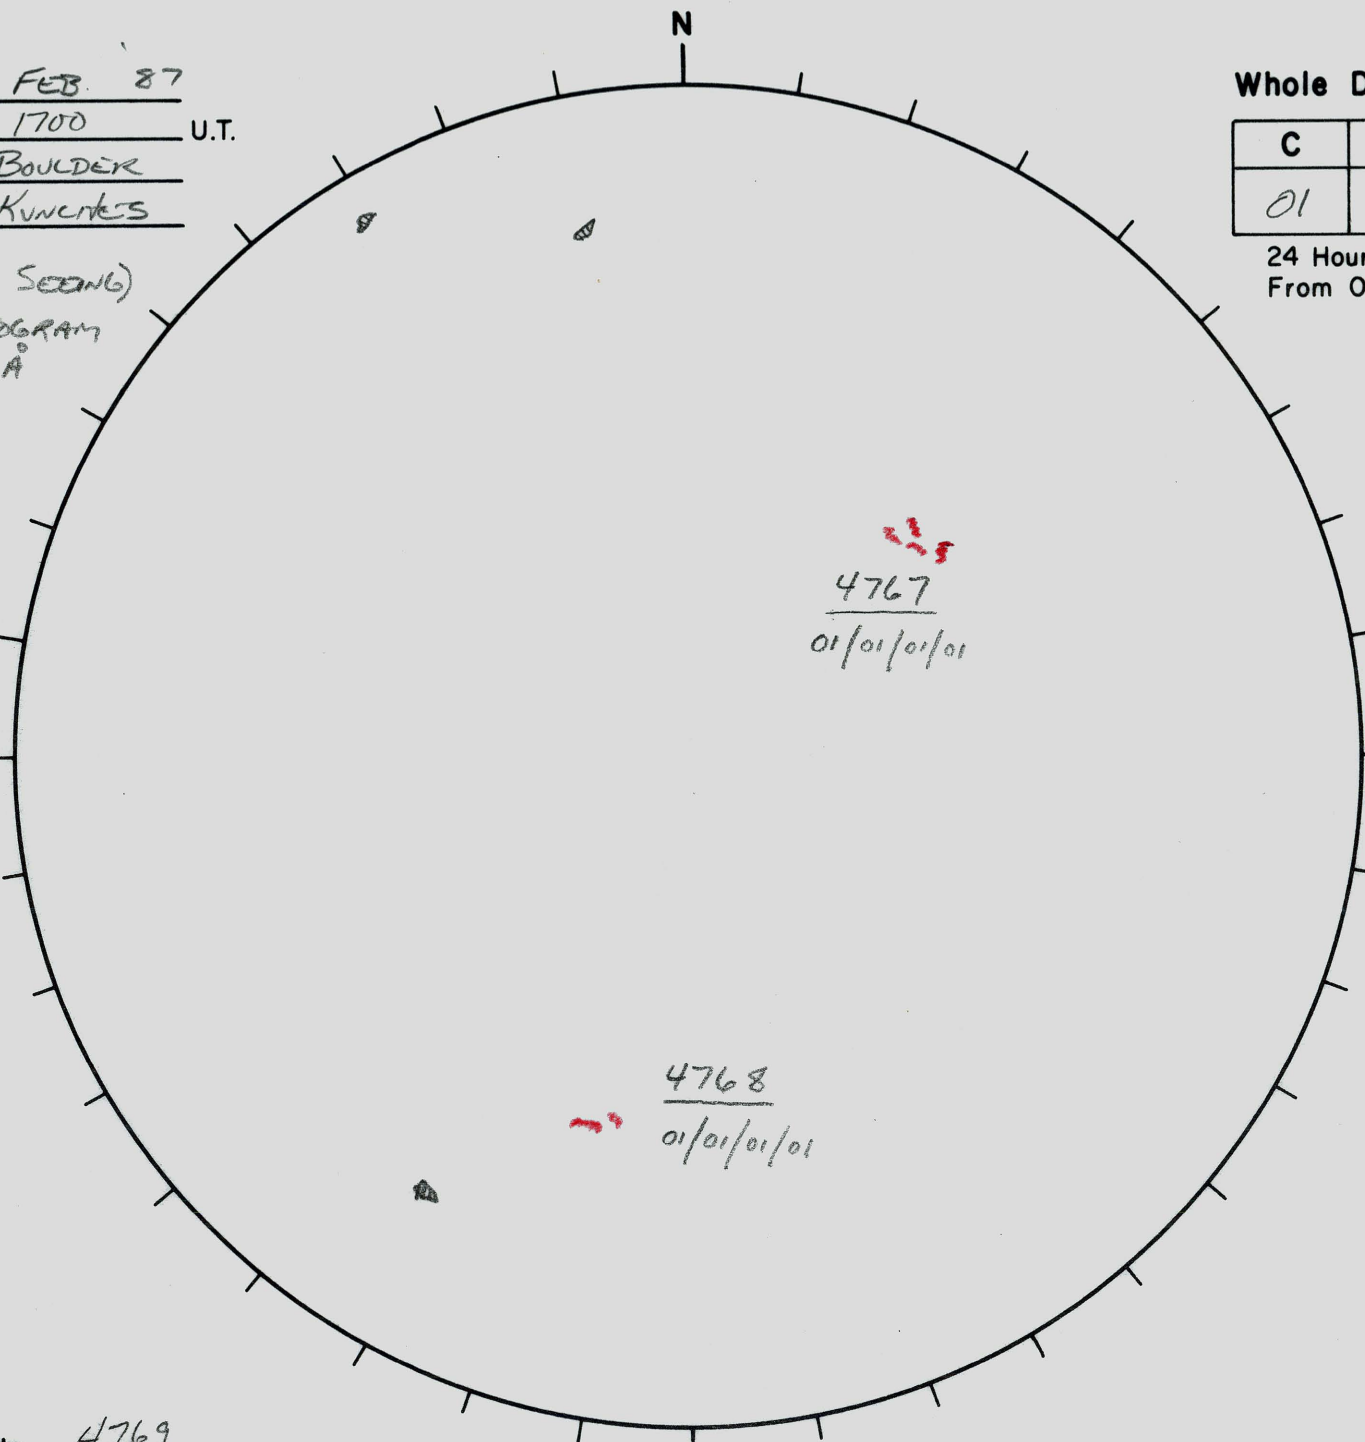

Date: 1 FEB 87
Time: 1700 U.T.
Observatory: BOULDER
Forecaster: KUNCLES

HA (POOR SEEING)
NO MAGNETOGRAM
NO 10830 Å

Whole Disk Forecast

C	M	X
01	01	01

24 Hour Forecast
From 0000 U.T. to 0000 U.T.

248 E

W 068

RETURNING
CARRINGTON'S
208 TO 248

Next Rgn. No. 4769

L_t 338
B_t -6.1