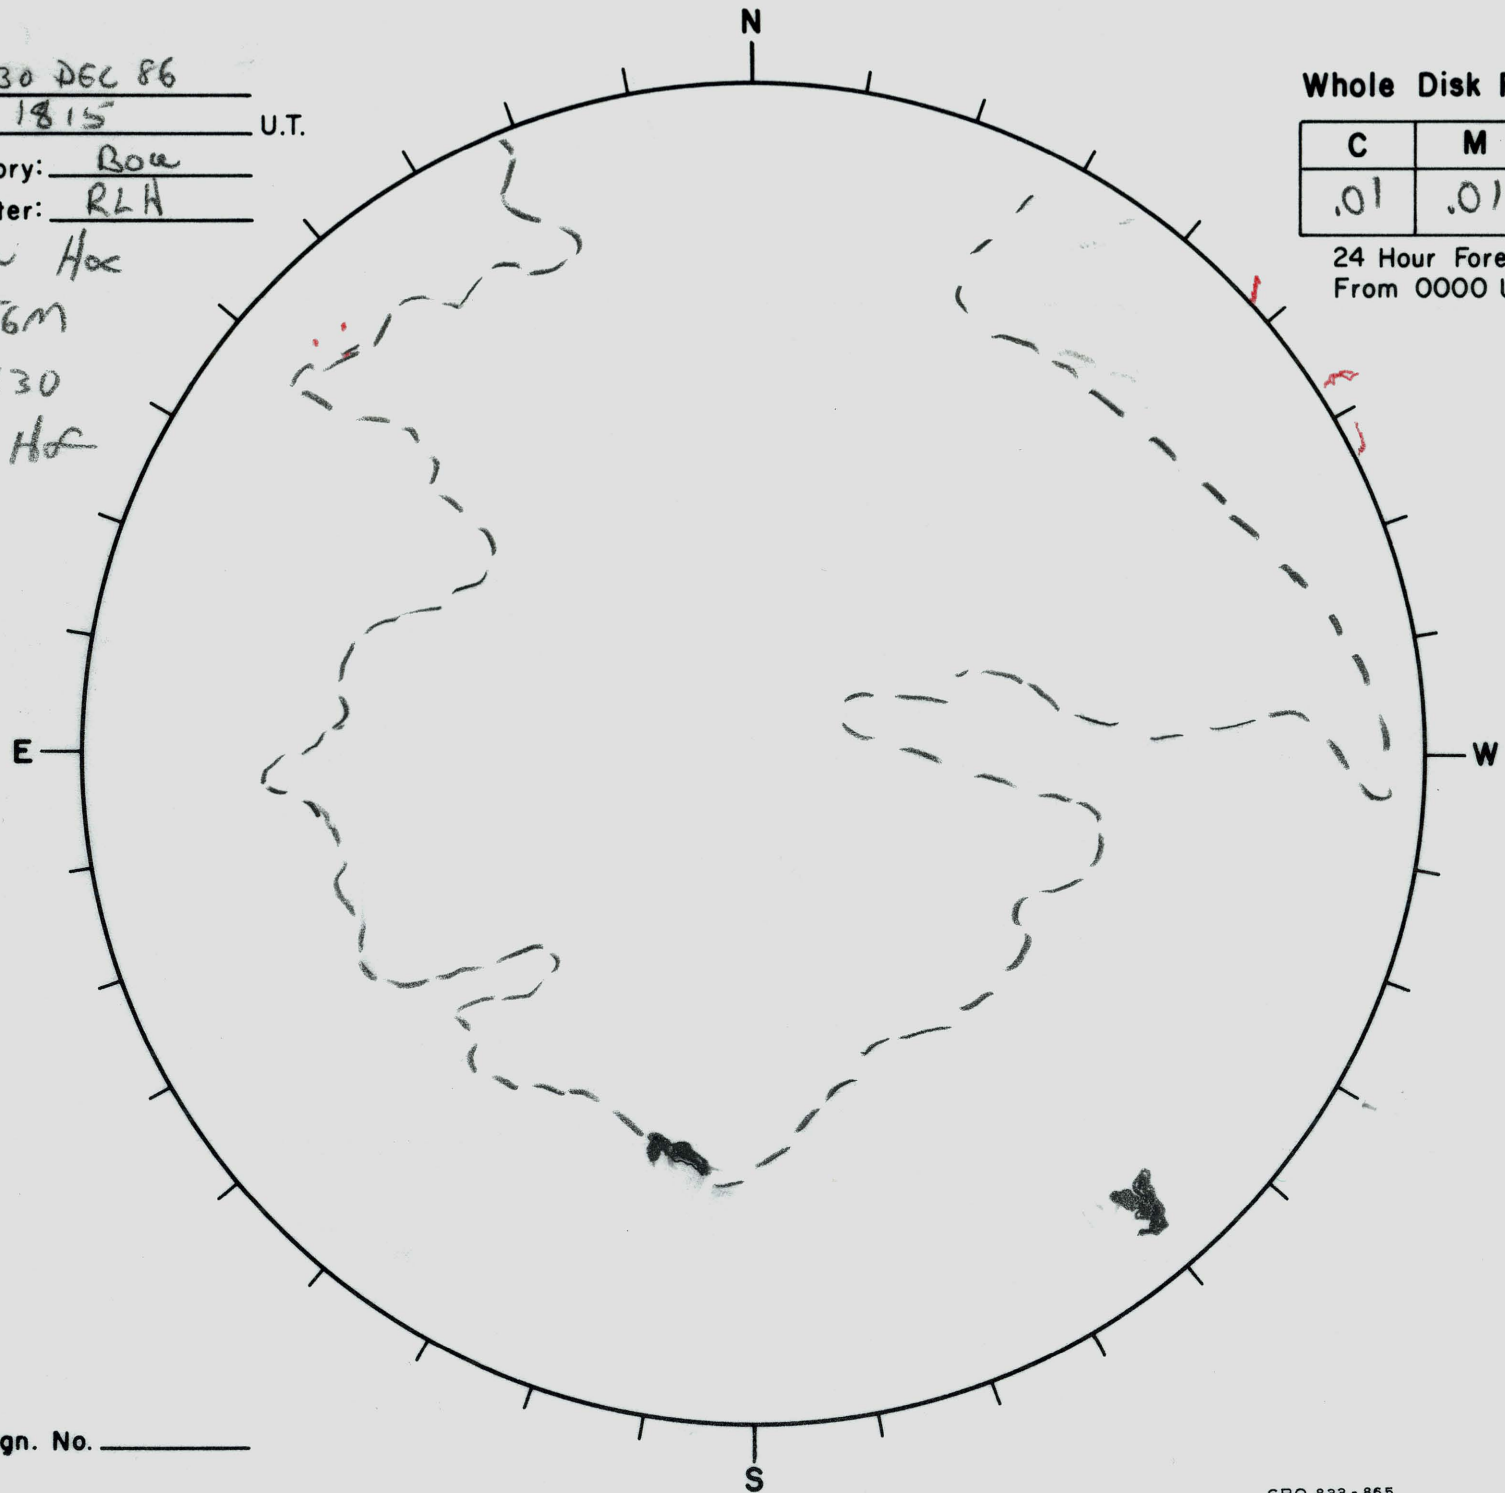

Date: 30 DEC 86
 Time: 1815 U.T.
 Observatory: Bow
 Forecaster: RLH

Whole Disk Forecast

| C | M | X | P |
|-----|-----|-----|-----|
| .01 | .01 | .01 | .01 |

24 Hour Forecast
 From 0000 U.T. to 0000 U.T.

Poor Bow Hoc
 Poor MTGM
 Poor 10830
 NO SPD HF

Next Rgn. No. _____

L↑ _____
 B↑ _____