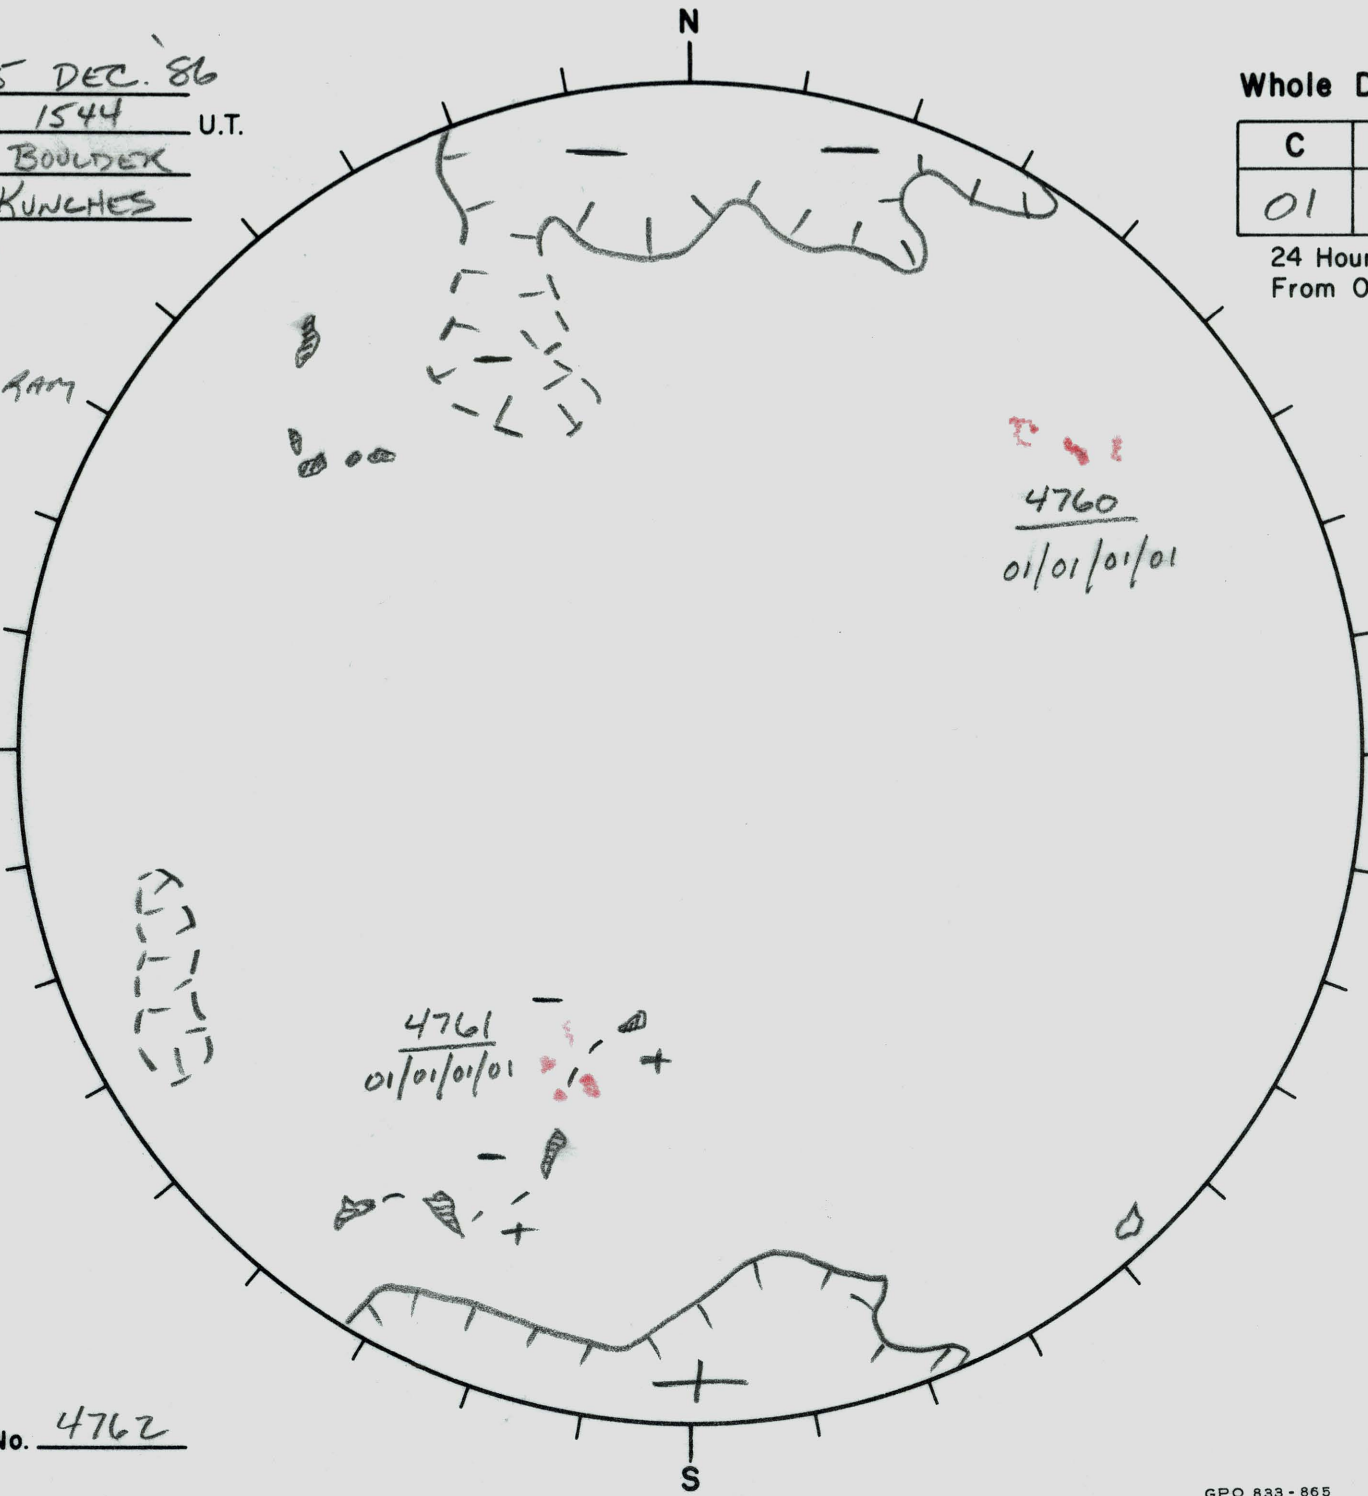

Date: 15 DEC. 86
 Time: 1544 U.T.
 Observatory: BOULDER
 Forecaster: KUNCHES

H-ALPHA
 10830
 MAGNETOGRAM

Whole Disk Forecast

C	M	X
01	01	01

01

24 Hour Forecast
 From 0000 U.T. to 0000 U.T.

162 E

W 342

RETURNING
 CARRINGTONS
 122 TO 162

4761
 01/01/01/01

4760
 01/01/01/01

Next Rgn. No. 4762

L↑ 252
 B↑ -1.0