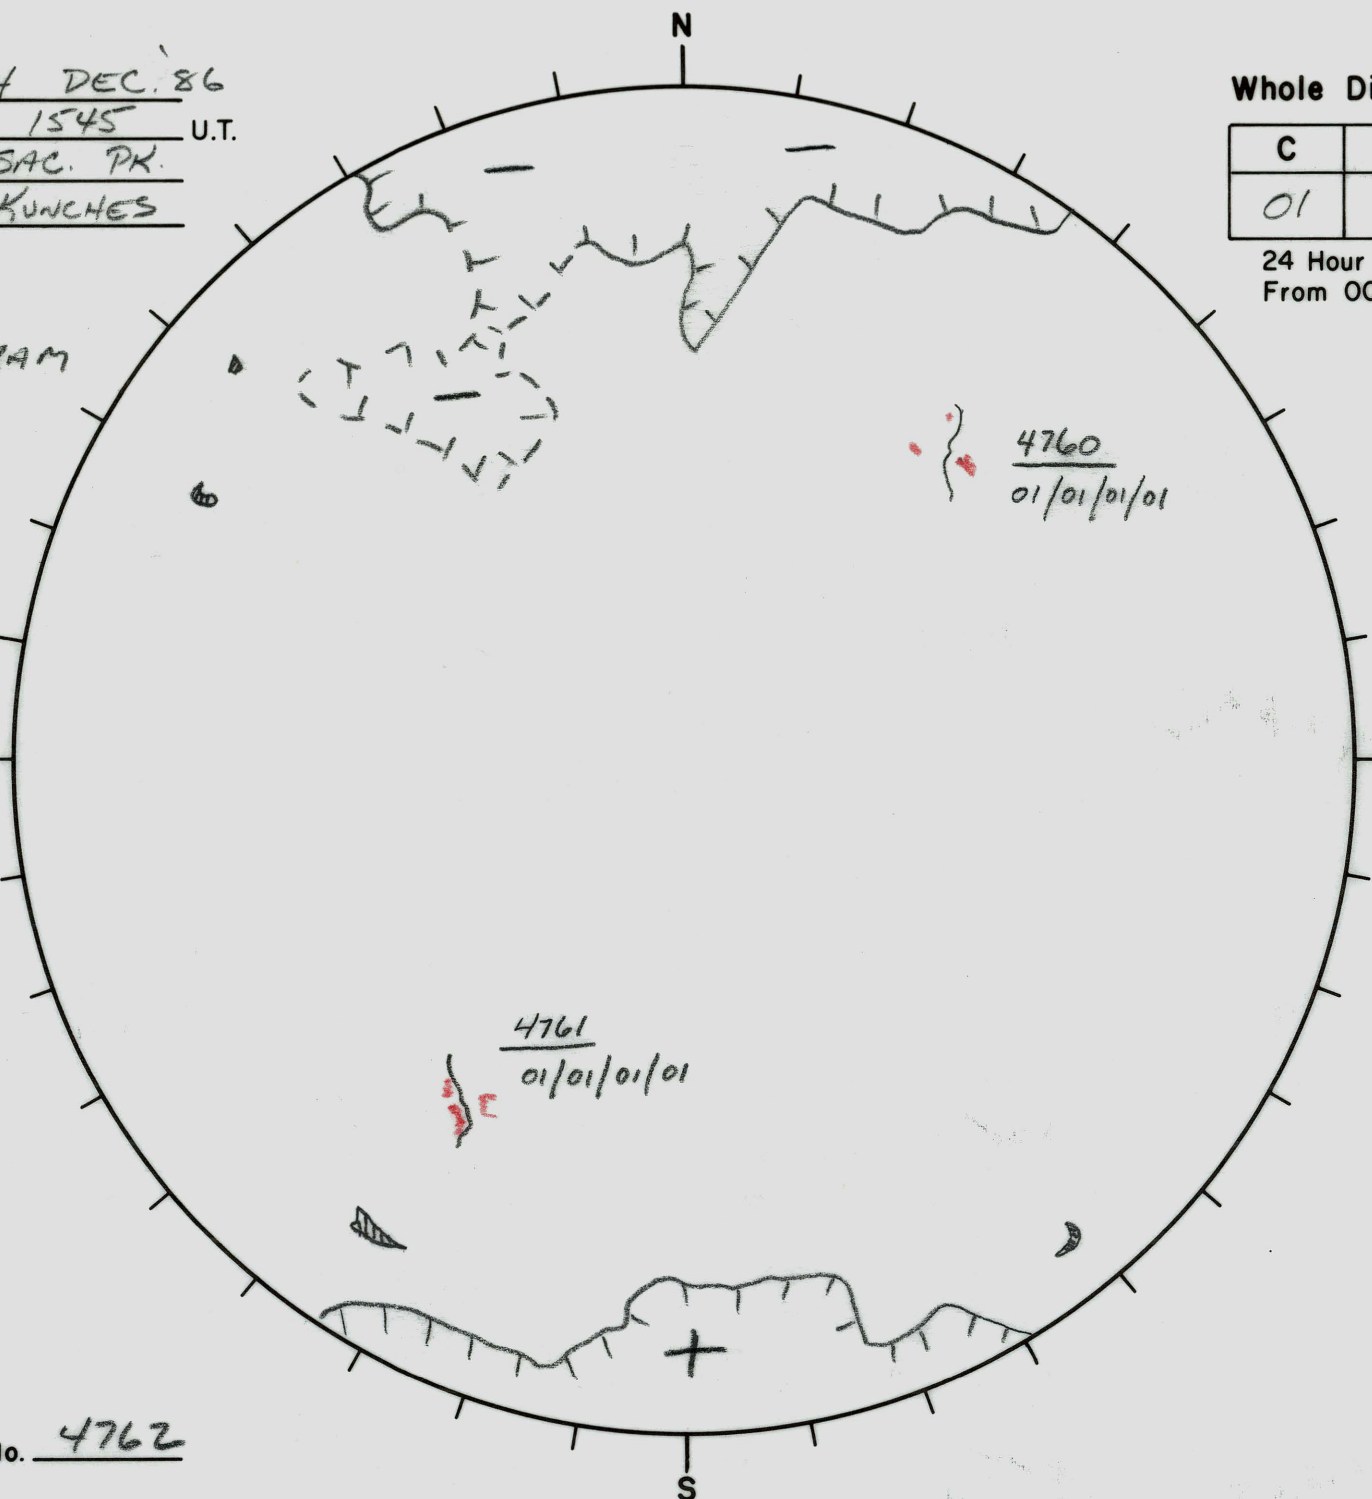

Date: 14 DEC. 86
 Time: 1545 U.T.
 Observatory: SAC. PK.
 Forecaster: KUNCHES

H-ALPHA
 10830
 MAGNETOGRAM

Whole Disk Forecast

C	M	X
01	01	01

01

24 Hour Forecast
 From 0000 U.T. to 0000 U.T.

RETURNING
 CARRINGTONS
 135 TO 175

Next Rgn. No. 4762

L_t 265
 B_t -0.9