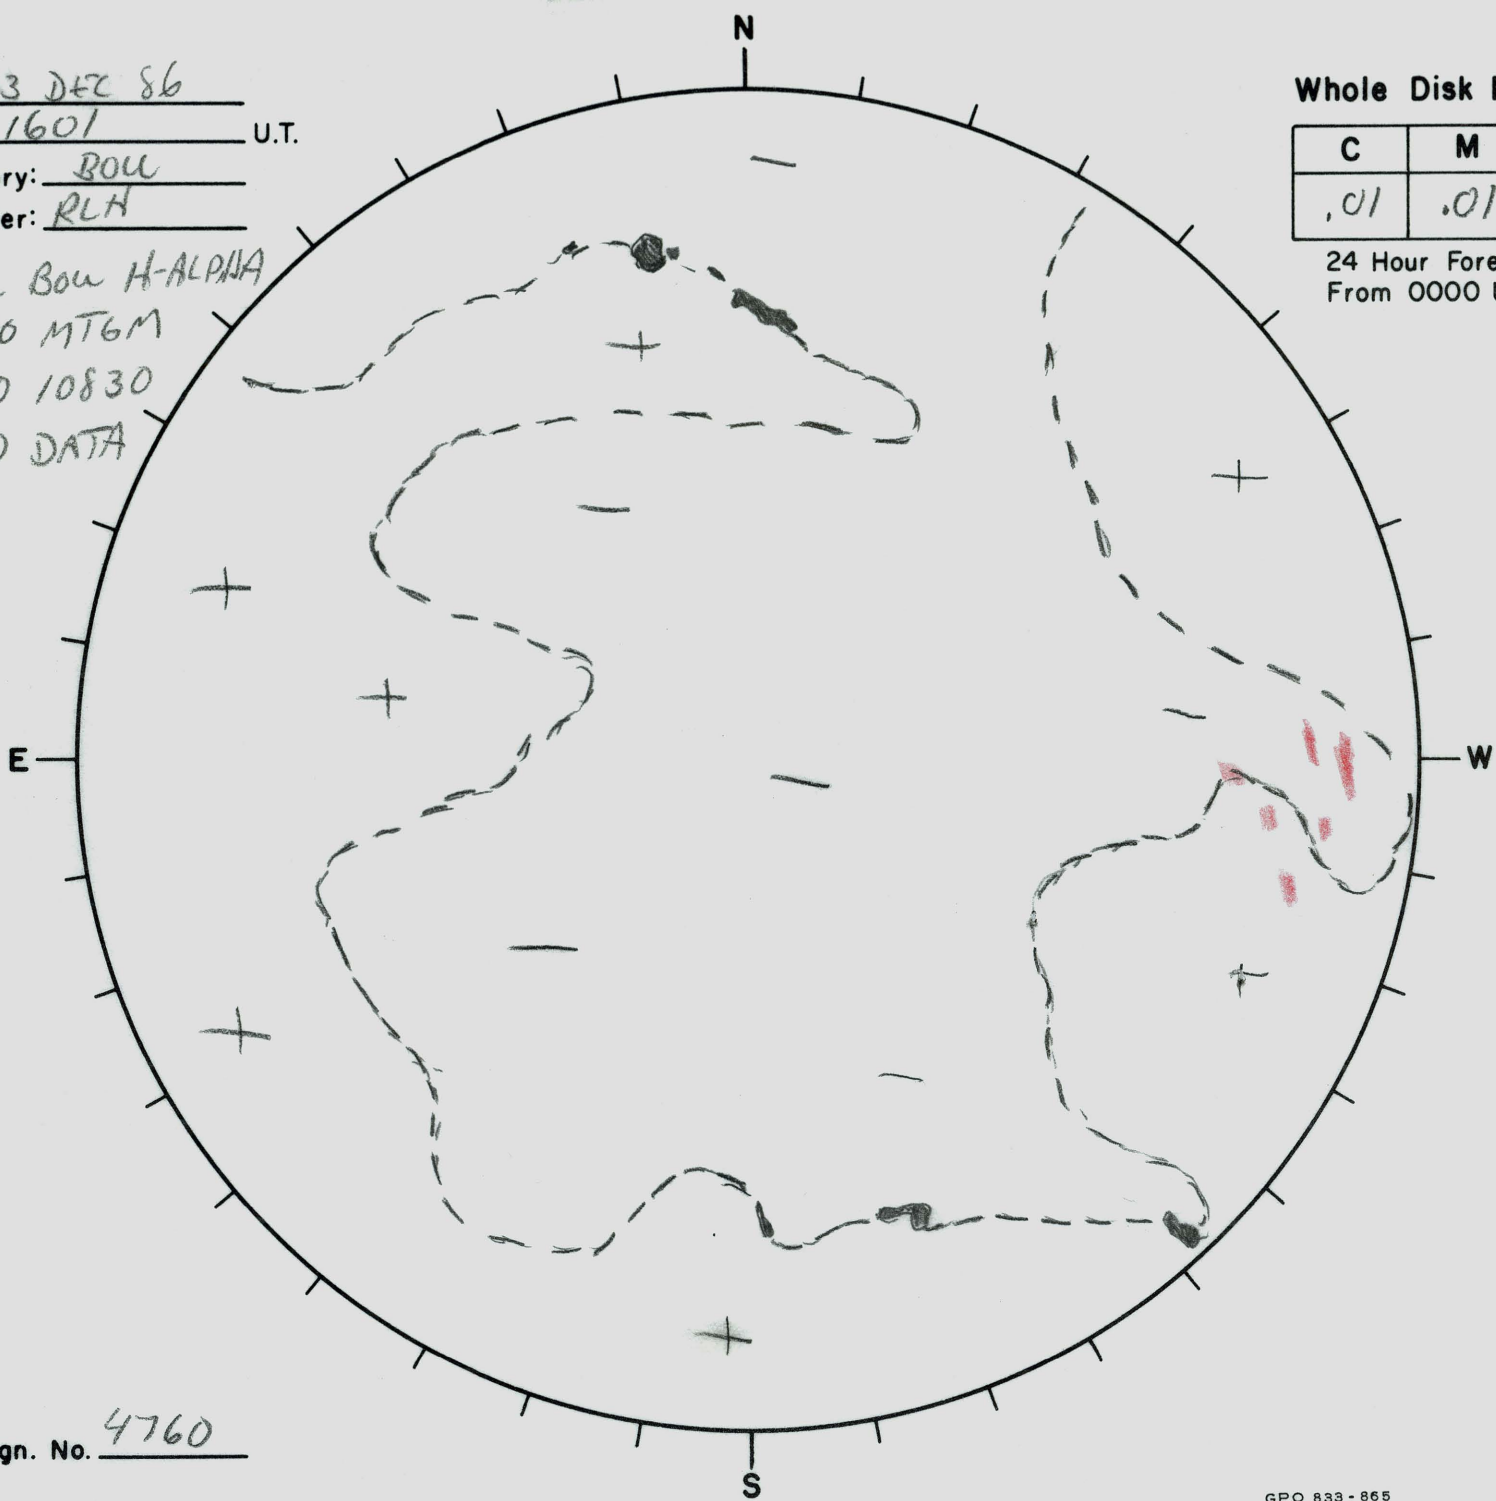

Date: 03 DEC 86
 Time: 1601 U.T.
 Observatory: BOL
 Forecaster: RLH

Whole Disk Forecast

C	M	X	P
.01	.01	.01	.01

24 Hour Forecast
 From 0000 U.T. to 0000 U.T.

VERY POOR BOL H-ALPHA
 POOR KPO MTGM
 POOR KPO 10830
 NO SPD DATA