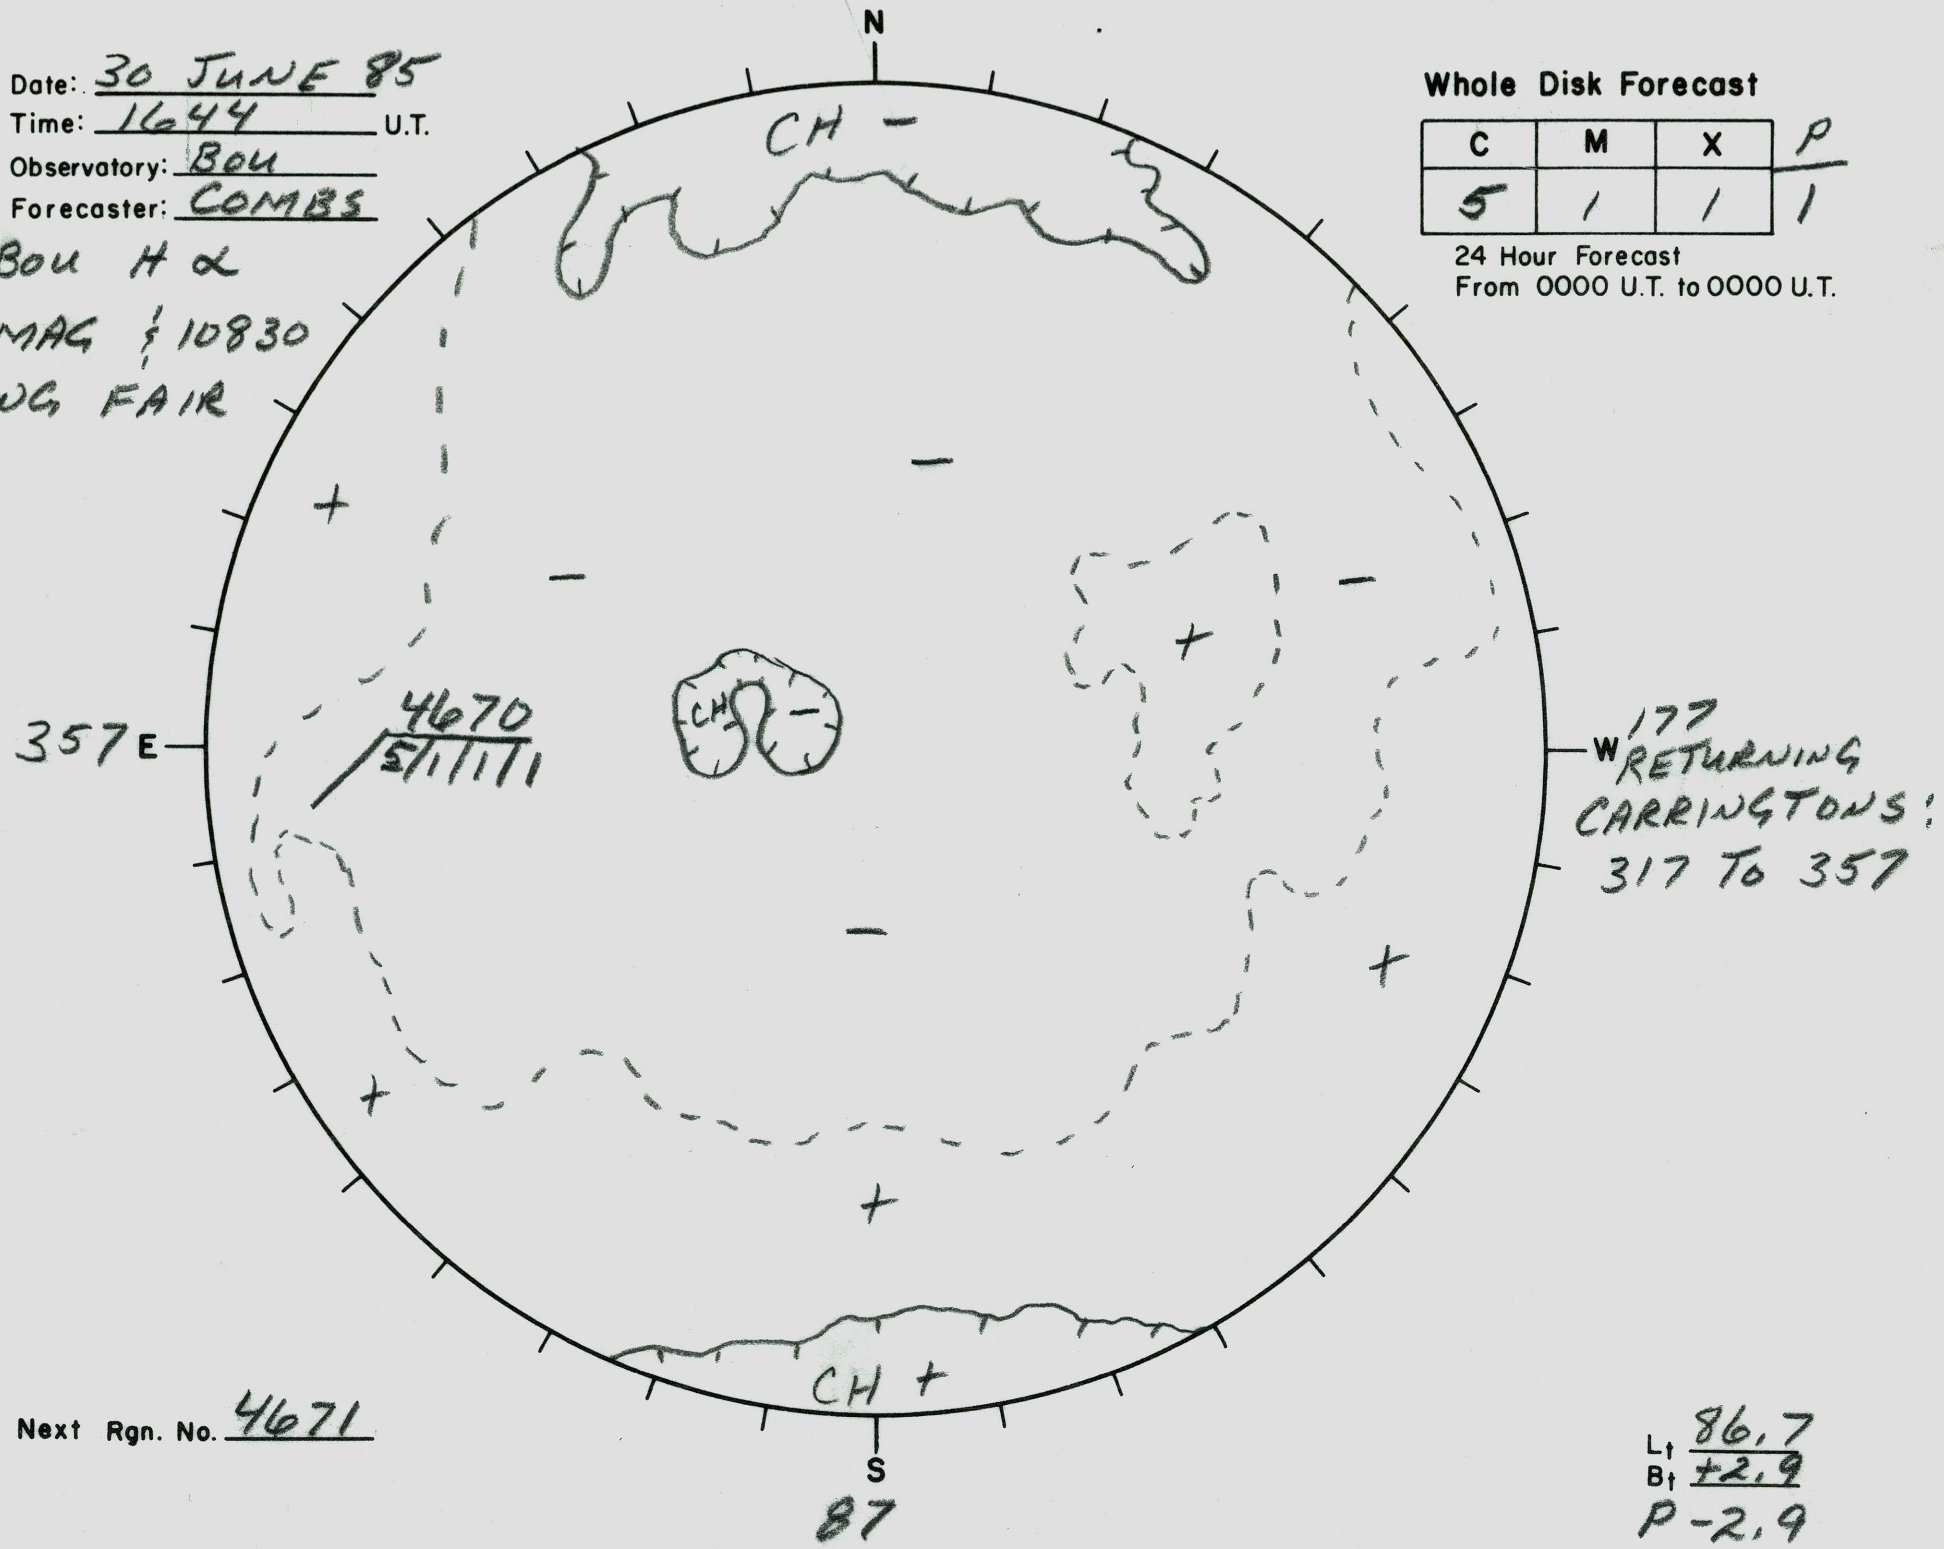

Date: 30 JUNE 85
 Time: 1644 U.T.
 Observatory: BOU
 Forecaster: COMBS

Whole Disk Forecast

C	M	X	P
5	1	1	1

24 Hour Forecast
 From 0000 U.T. to 0000 U.T.

NO BOU H & L
 KP MAG $\frac{1}{2}$ 10830
 SEEING FAIR

Next Rgn. No. 4671

L+ 86.7
 B+ +2.9
 P-2.9