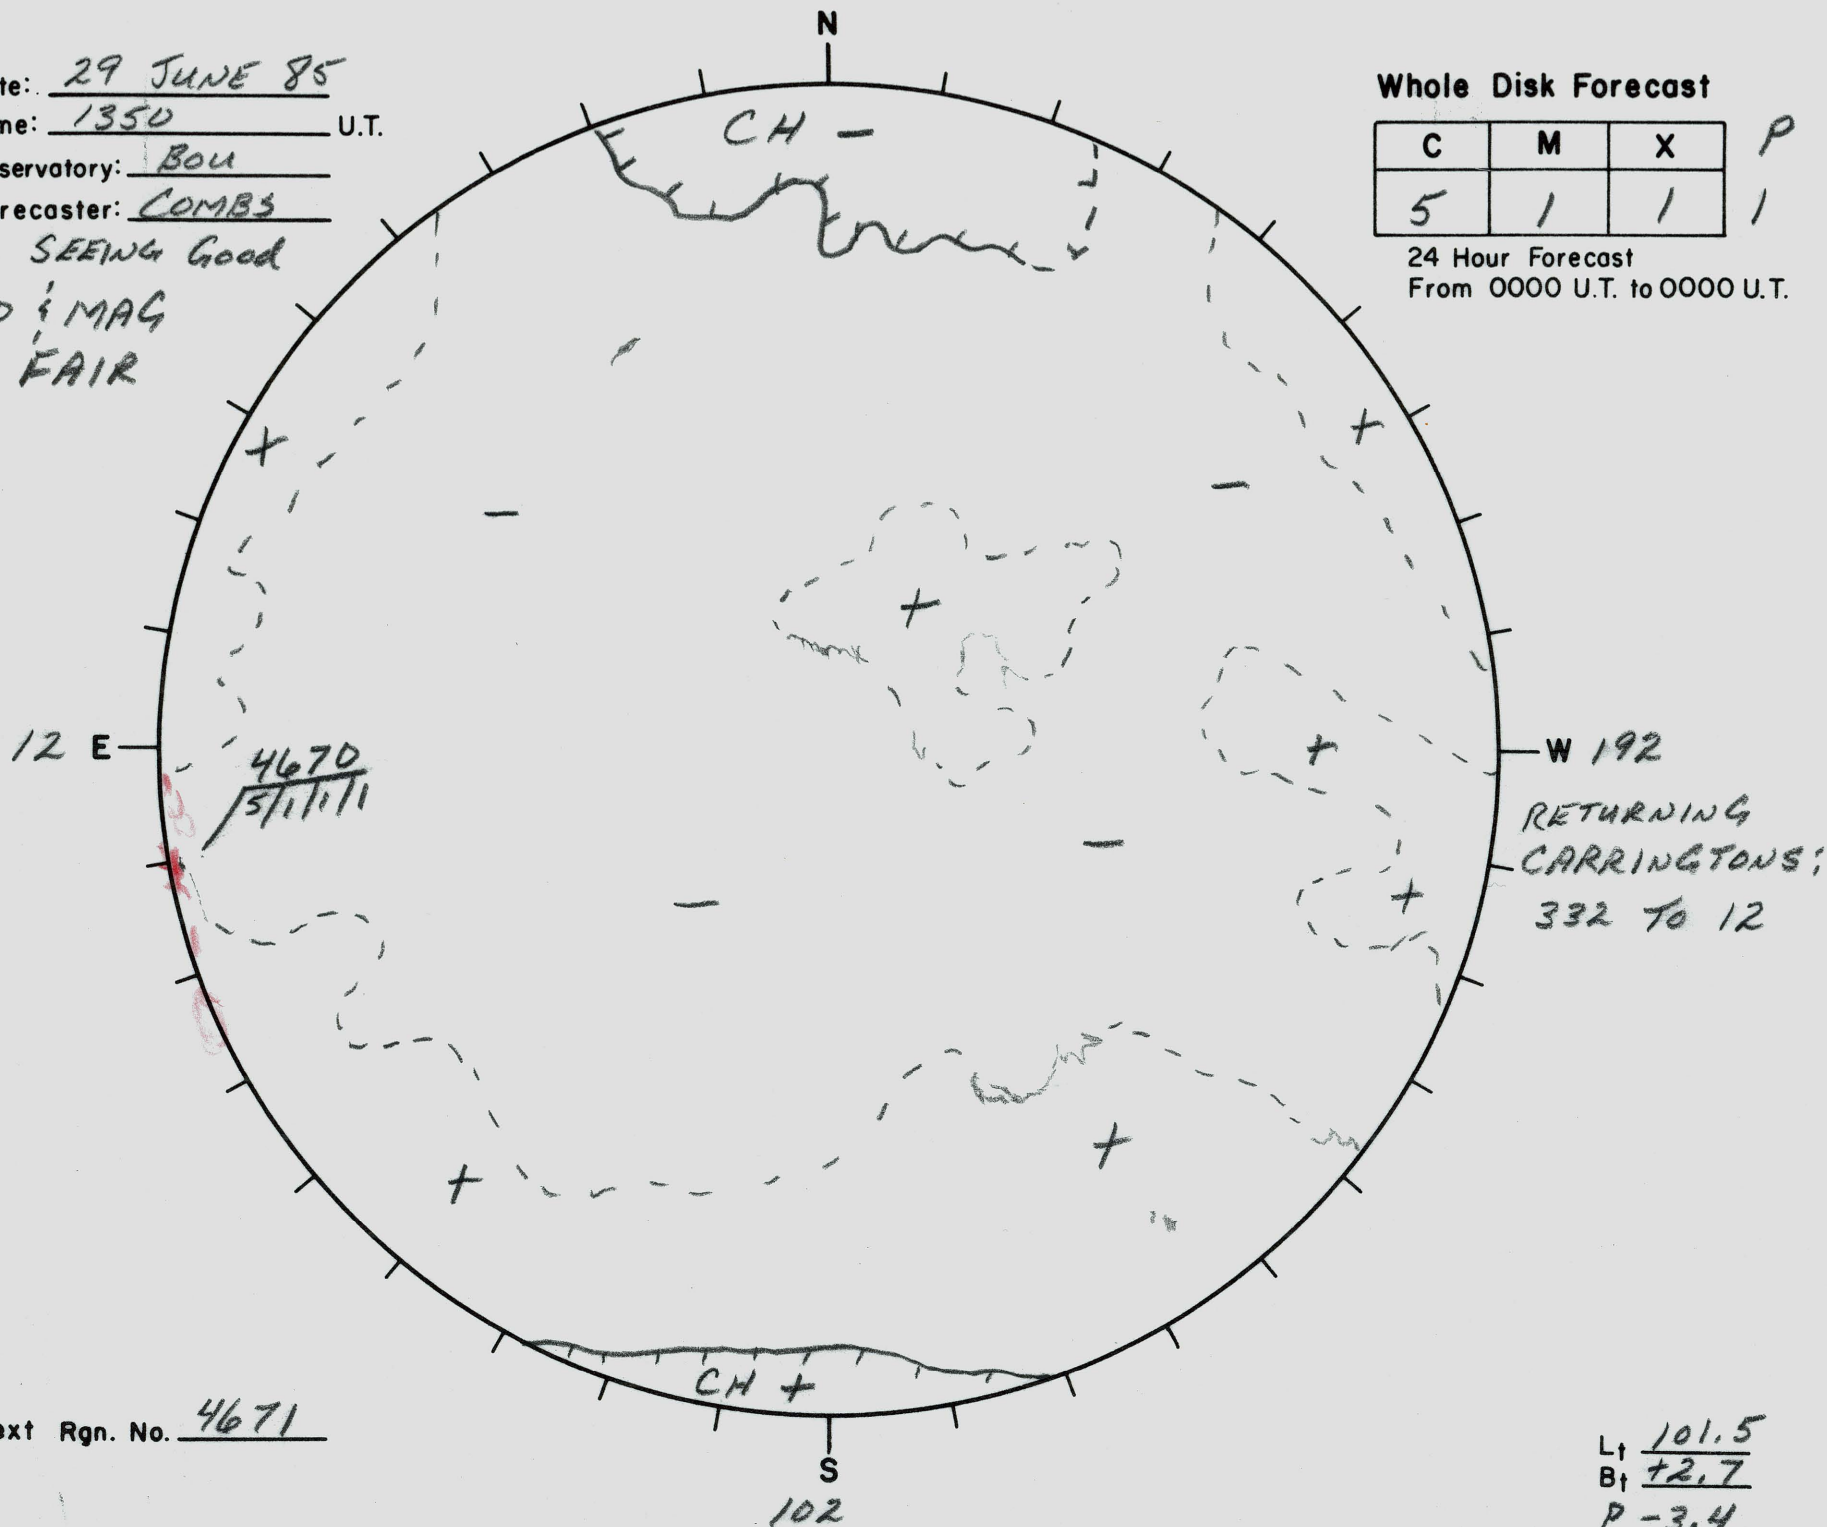

Date: 29 JUNE 85  
 Time: 1350 U.T.  
 Observatory: Bou  
 Forecaster: COMBS

Bou H $\alpha$  SEEING Good  
 KP 10830 & MAG  
 SEEING FAIR

Whole Disk Forecast

C	M	X	P
5	1	1	1

24 Hour Forecast  
 From 0000 U.T. to 0000 U.T.

Next Rgn. No. 4671

L + 101.5  
 B + 72.7  
 P - 3.4