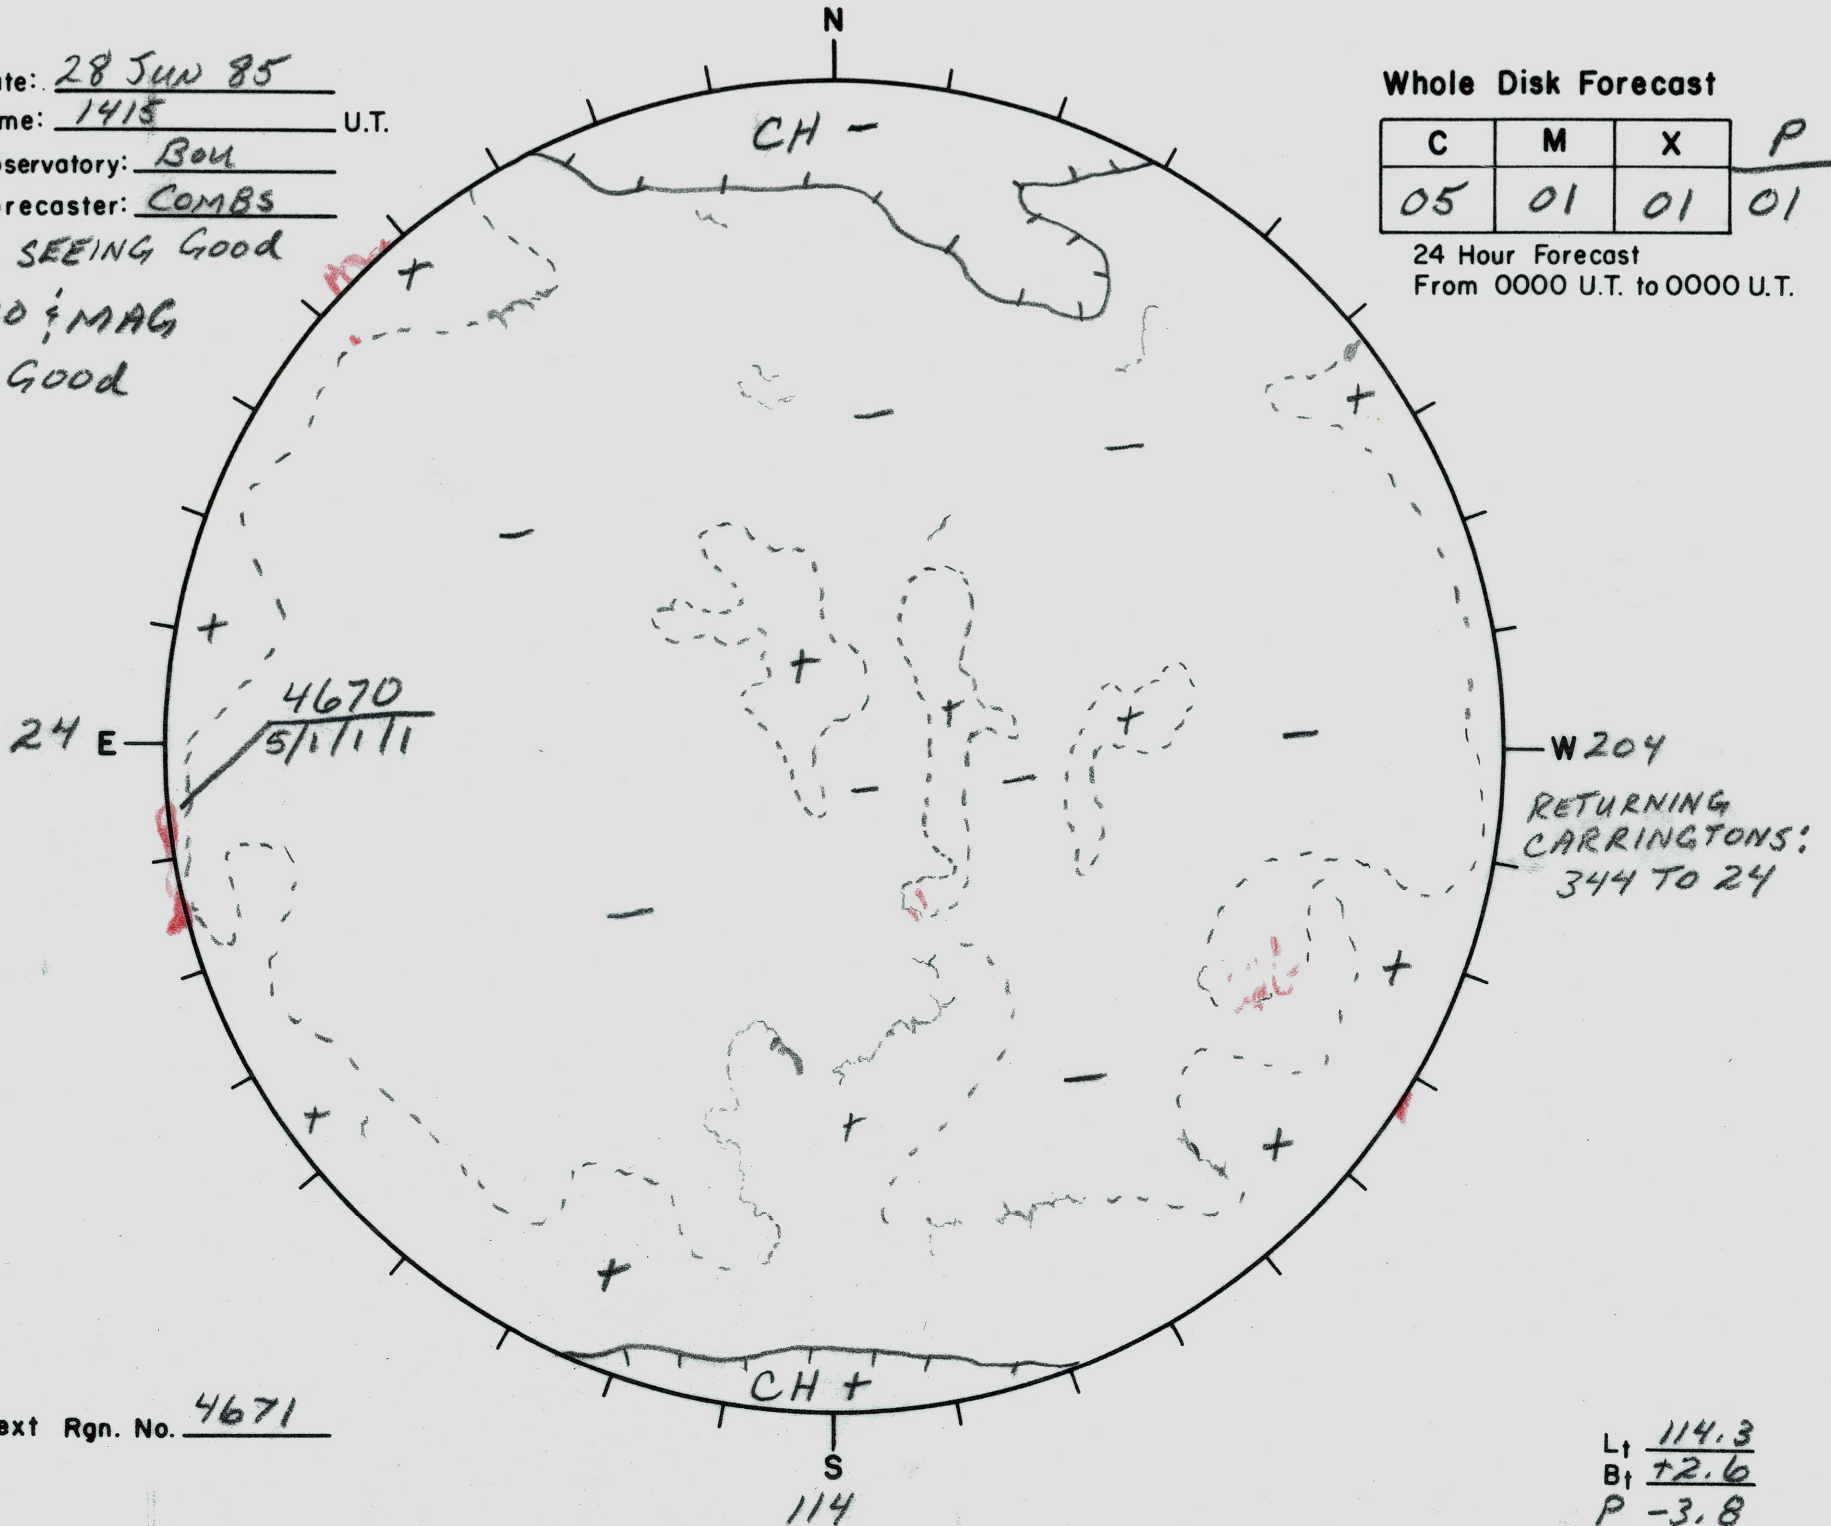

Date: 28 JUN 85
 Time: 1415 U.T.
 Observatory: Bou
 Forecaster: COMBS

Whole Disk Forecast

C	M	X	P
05	01	01	01

24 Hour Forecast
 From 0000 U.T. to 0000 U.T.

Bou Hd SEEING Good
 KP 10830 iMAG
 SEEING Good

Next Rgn. No. 4671

S
114

L_t 114.3
 B_t +2.6
 P -3.8