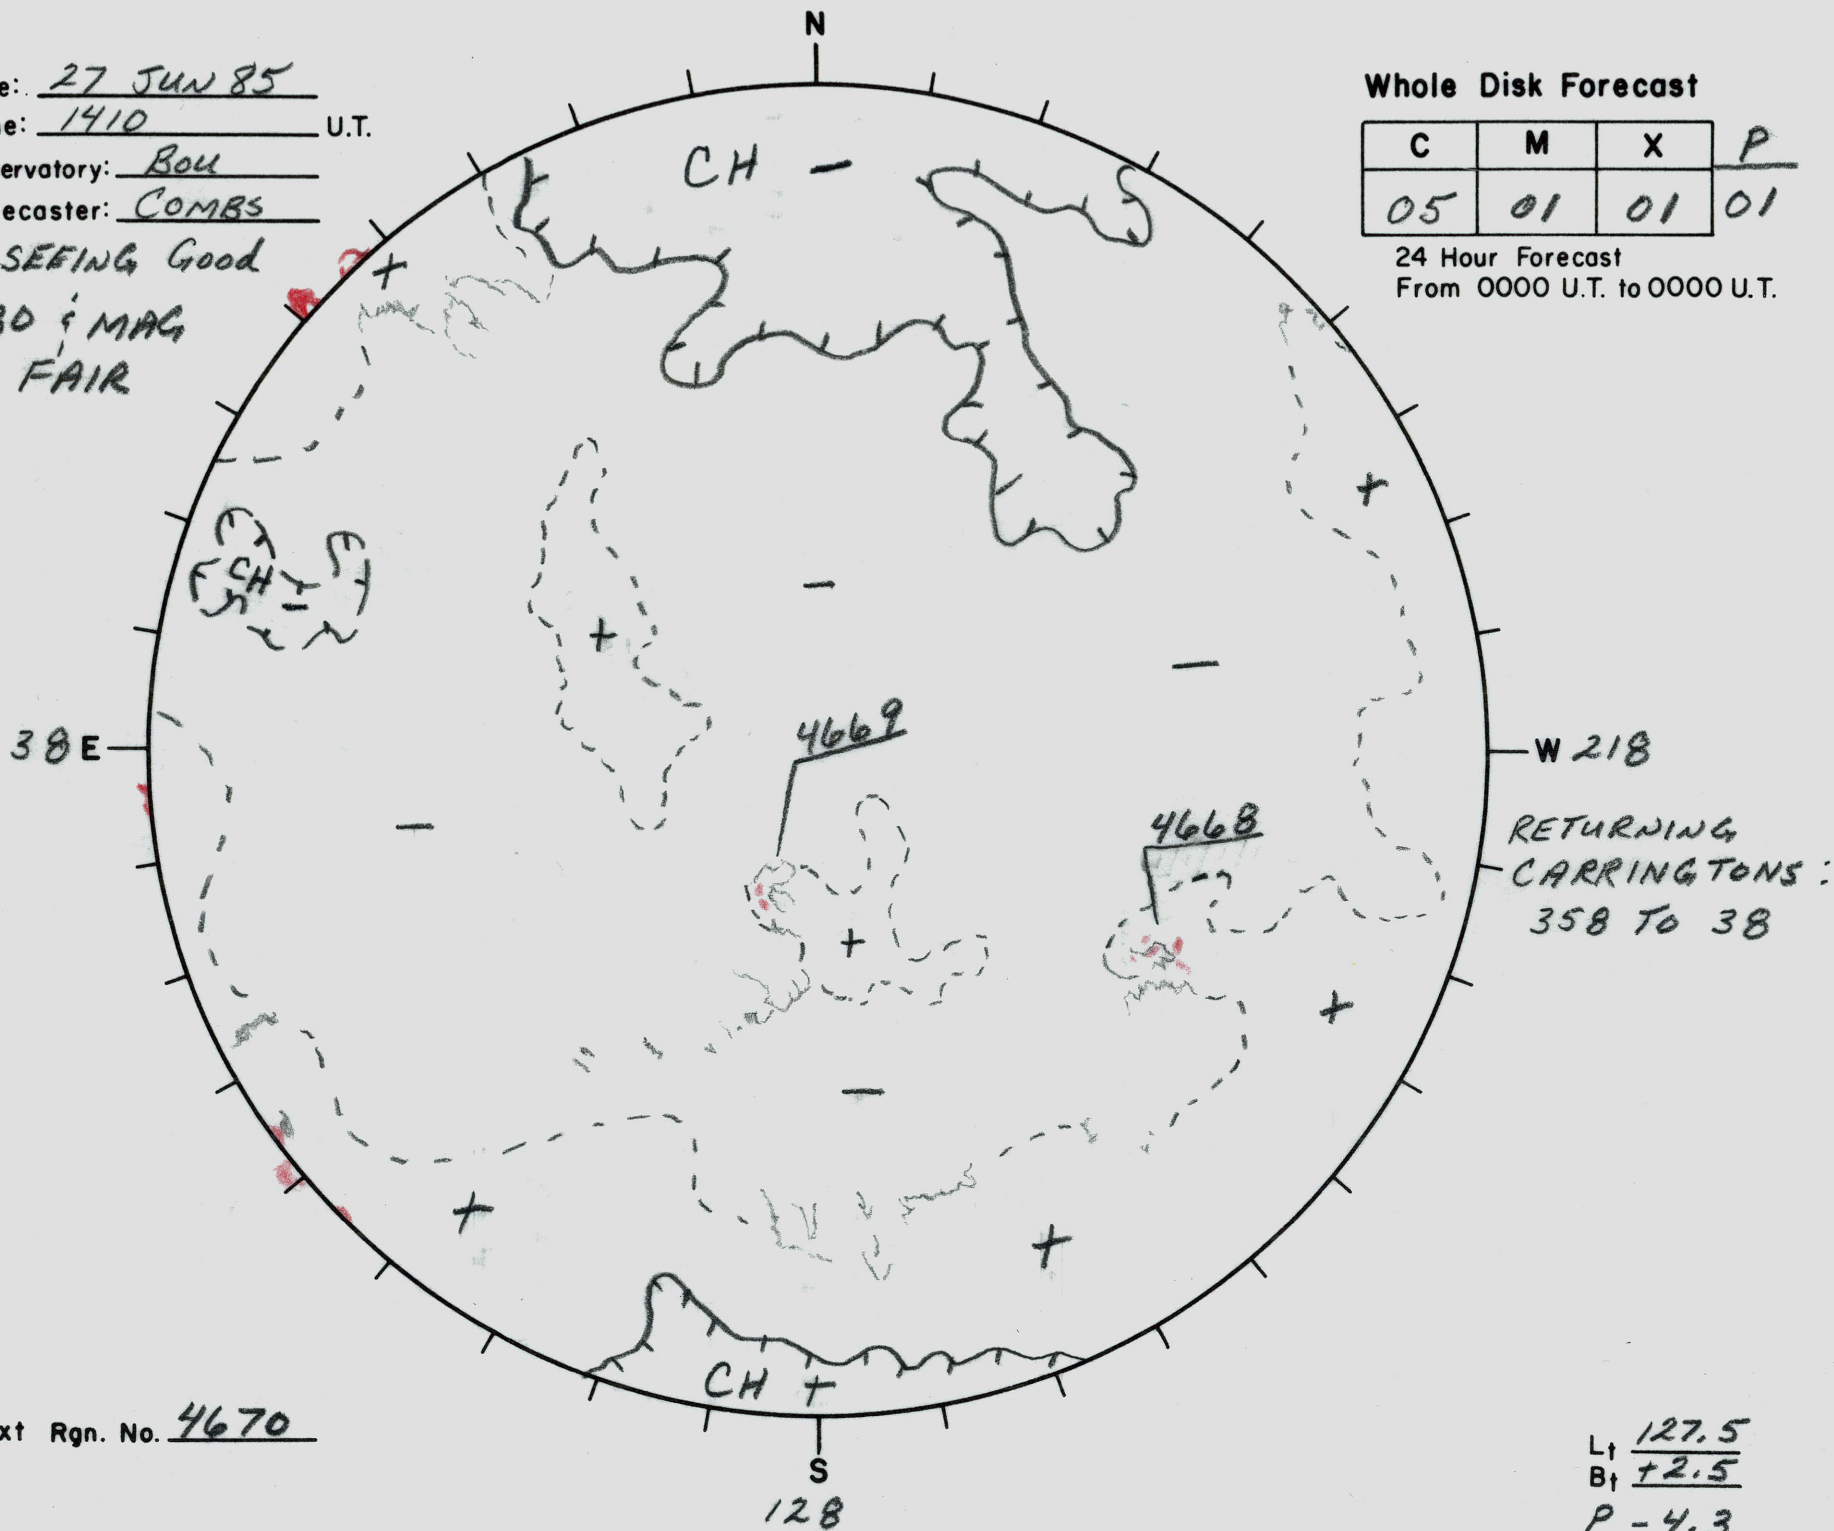

Date: 27 JUN 85  
 Time: 1410 U.T.  
 Observatory: BOU  
 Forecaster: COMBS

BOU H & SEEING Good  
 KP 10830 i MAG  
 SEEING FAIR

Whole Disk Forecast

C	M	X	P
05	01	01	01

24 Hour Forecast  
 From 0000 U.T. to 0000 U.T.

Next Rgn. No. 4670

L<sub>+</sub> 127.5  
 B<sub>+</sub> +2.5  
 P - 4.3