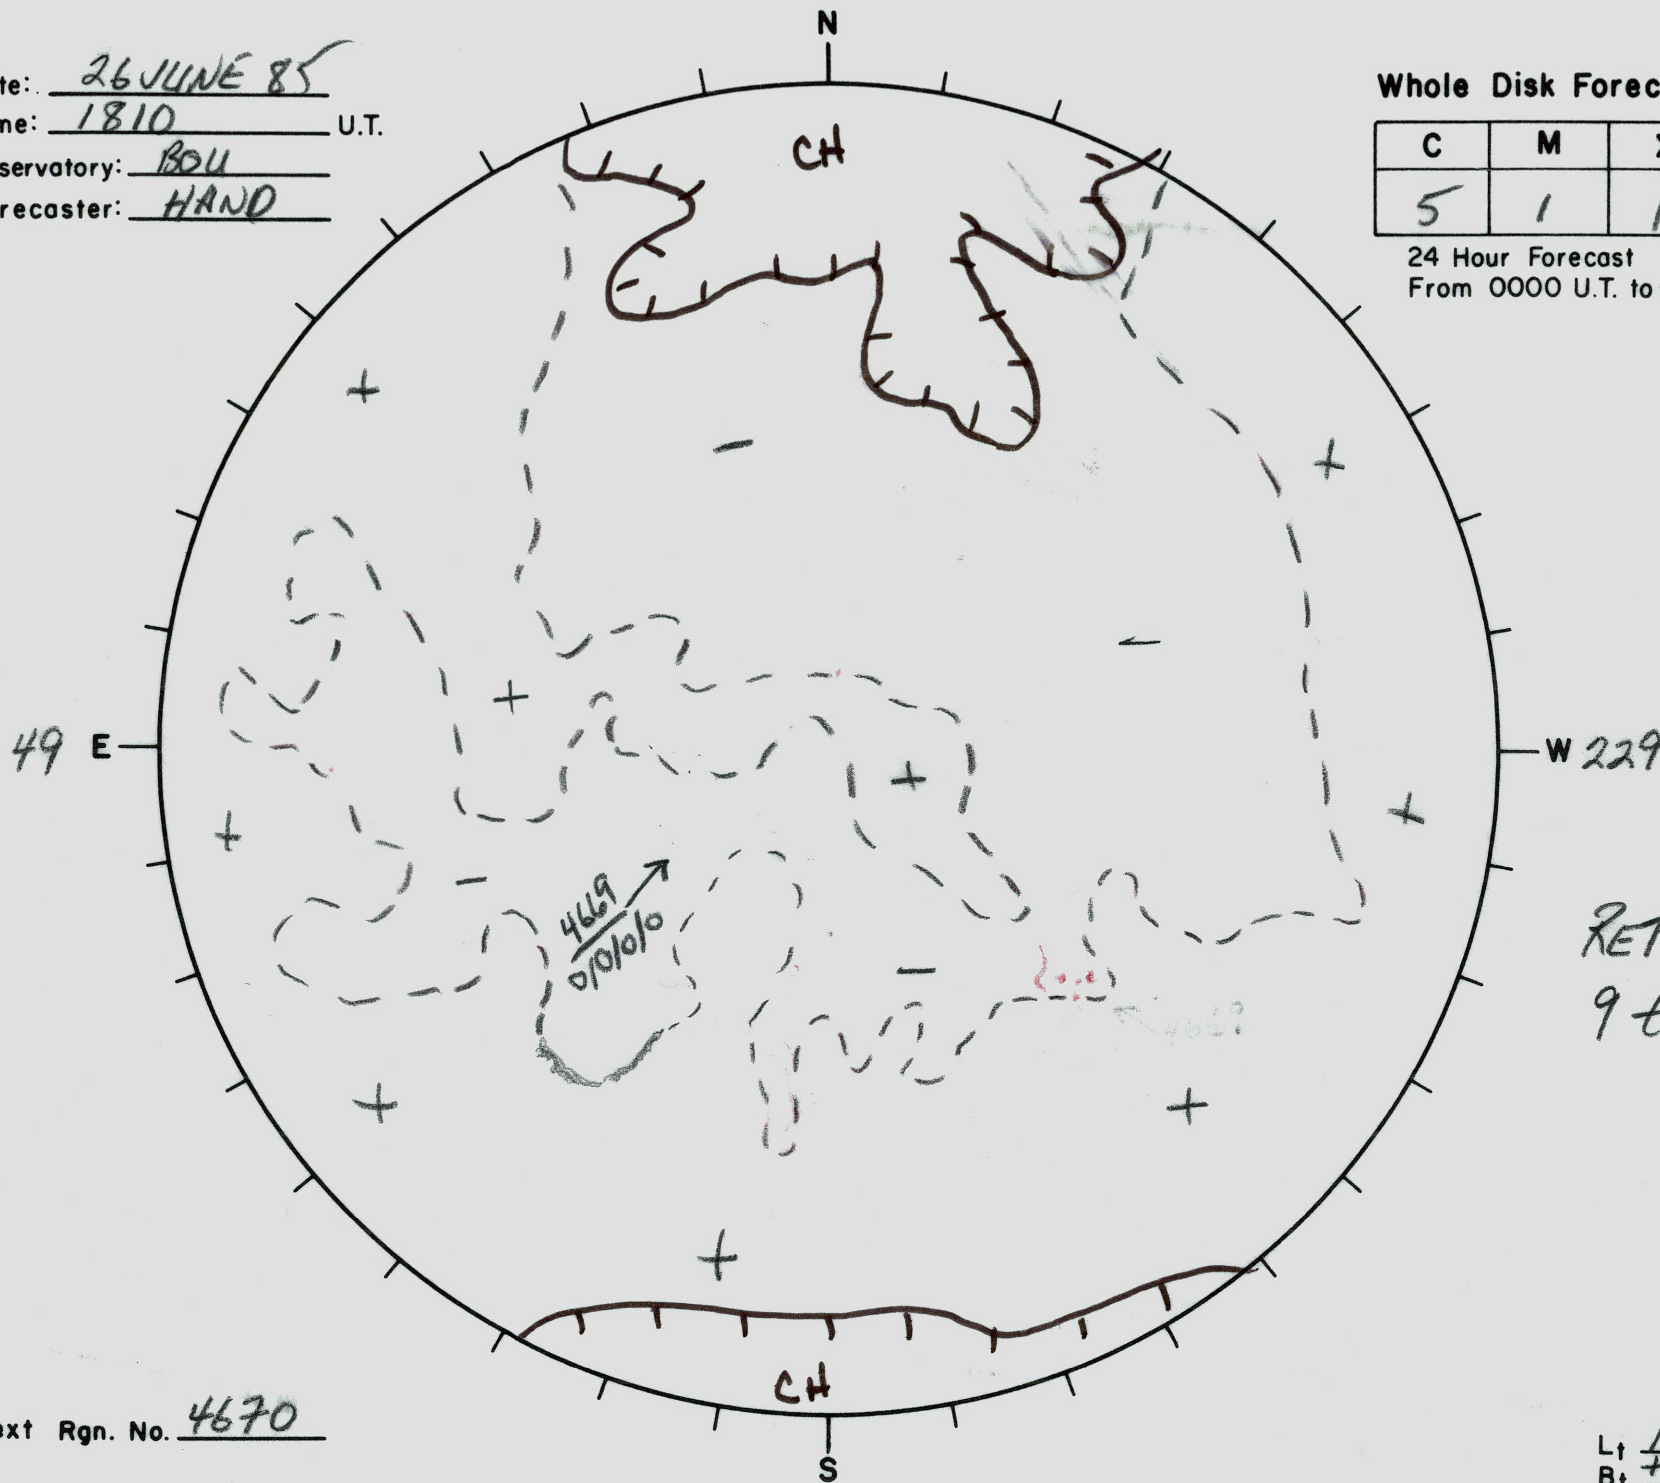

Date: 26 JUNE 85
 Time: 1810 U.T.
 Observatory: BOU
 Forecaster: HAND

Whole Disk Forecast

C	M	X	P
5	1	1	1

24 Hour Forecast
 From 0000 U.T. to 0000 U.T.

RET CAR
 9 to 49

Next Rgn. No. 4670

L_t 138.5
 B_t +2.4