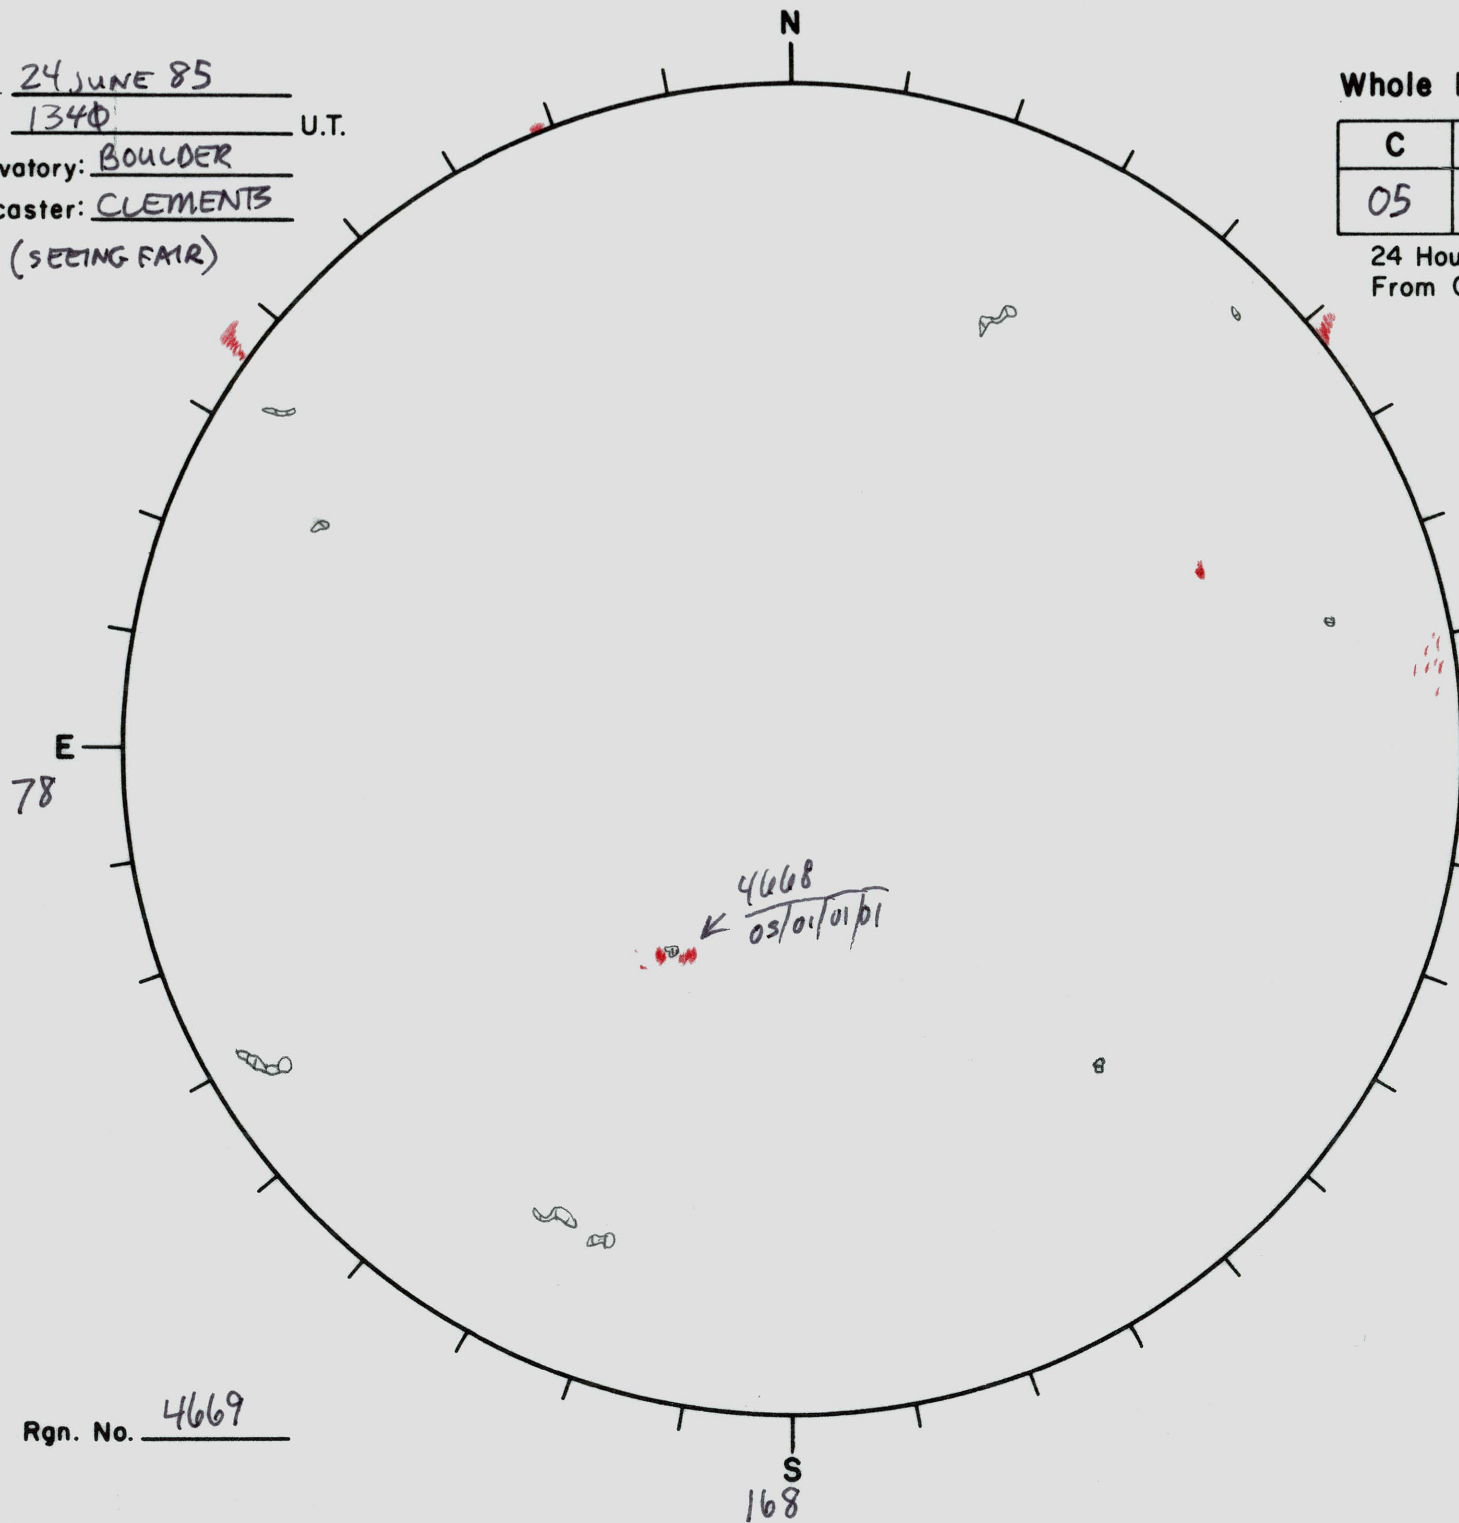

Date: 24 JUNE 85
 Time: 1340 U.T.
 Observatory: BOULDER
 Forecaster: CLEMENTS

Whole Disk Forecast

C	M	X	P
05	01	01	01

24 Hour Forecast
 From 0000 U.T. to 0000 U.T.

BOULDER HX (SEEING FAIR)

1340 UT
 RETURNING
 CARRINGTONS:
 38 TO 78

Next Rgn. No. 4669

L_t 167.7
 B_t +2.2
 P_t -5.7