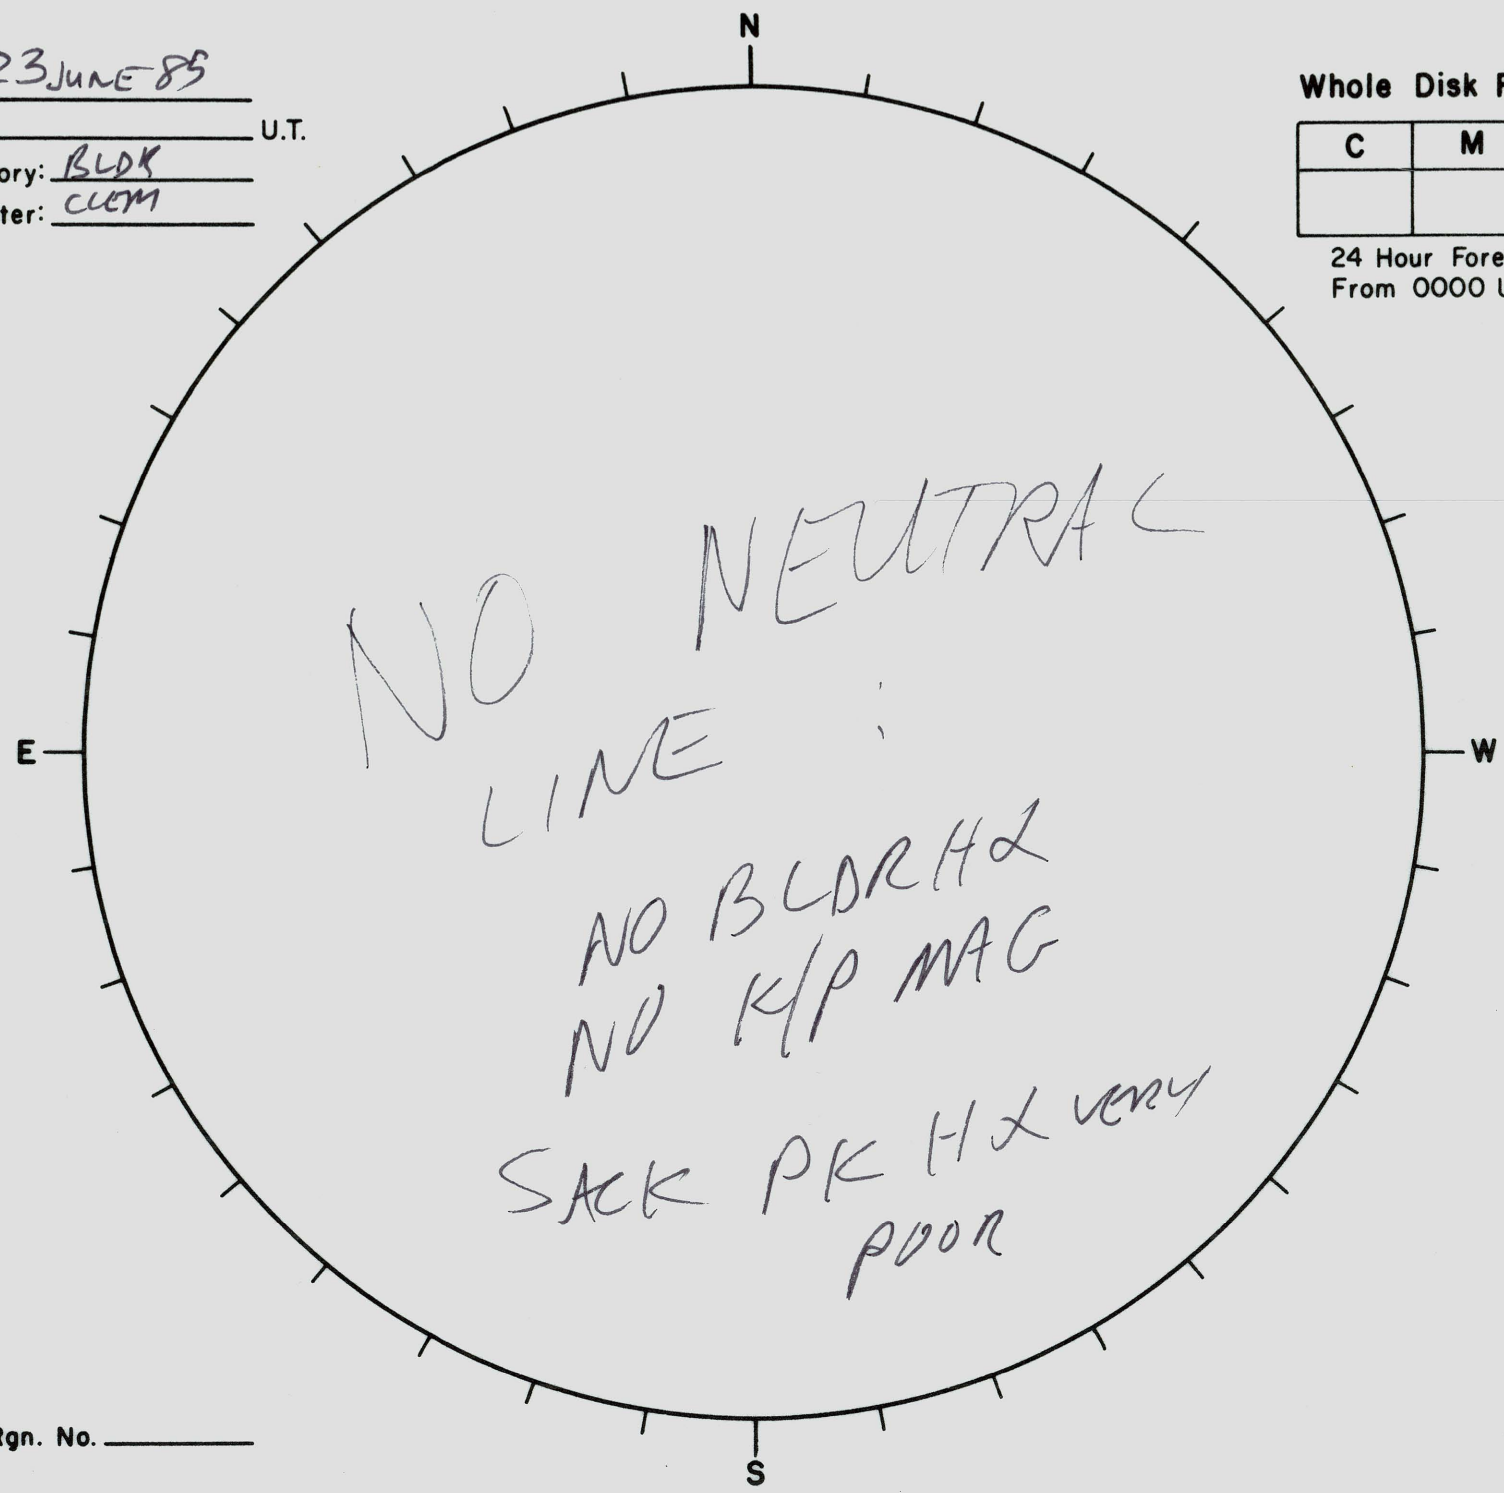

Date: 23 JUNE 85  
Time: \_\_\_\_\_ U.T.  
Observatory: BLDK  
Forecaster: CCM

Whole Disk Forecast

C	M	X

24 Hour Forecast  
From 0000 U.T. to 0000 U.T.

Next Rgn. No. \_\_\_\_\_

L↑ \_\_\_\_\_  
B↑ \_\_\_\_\_