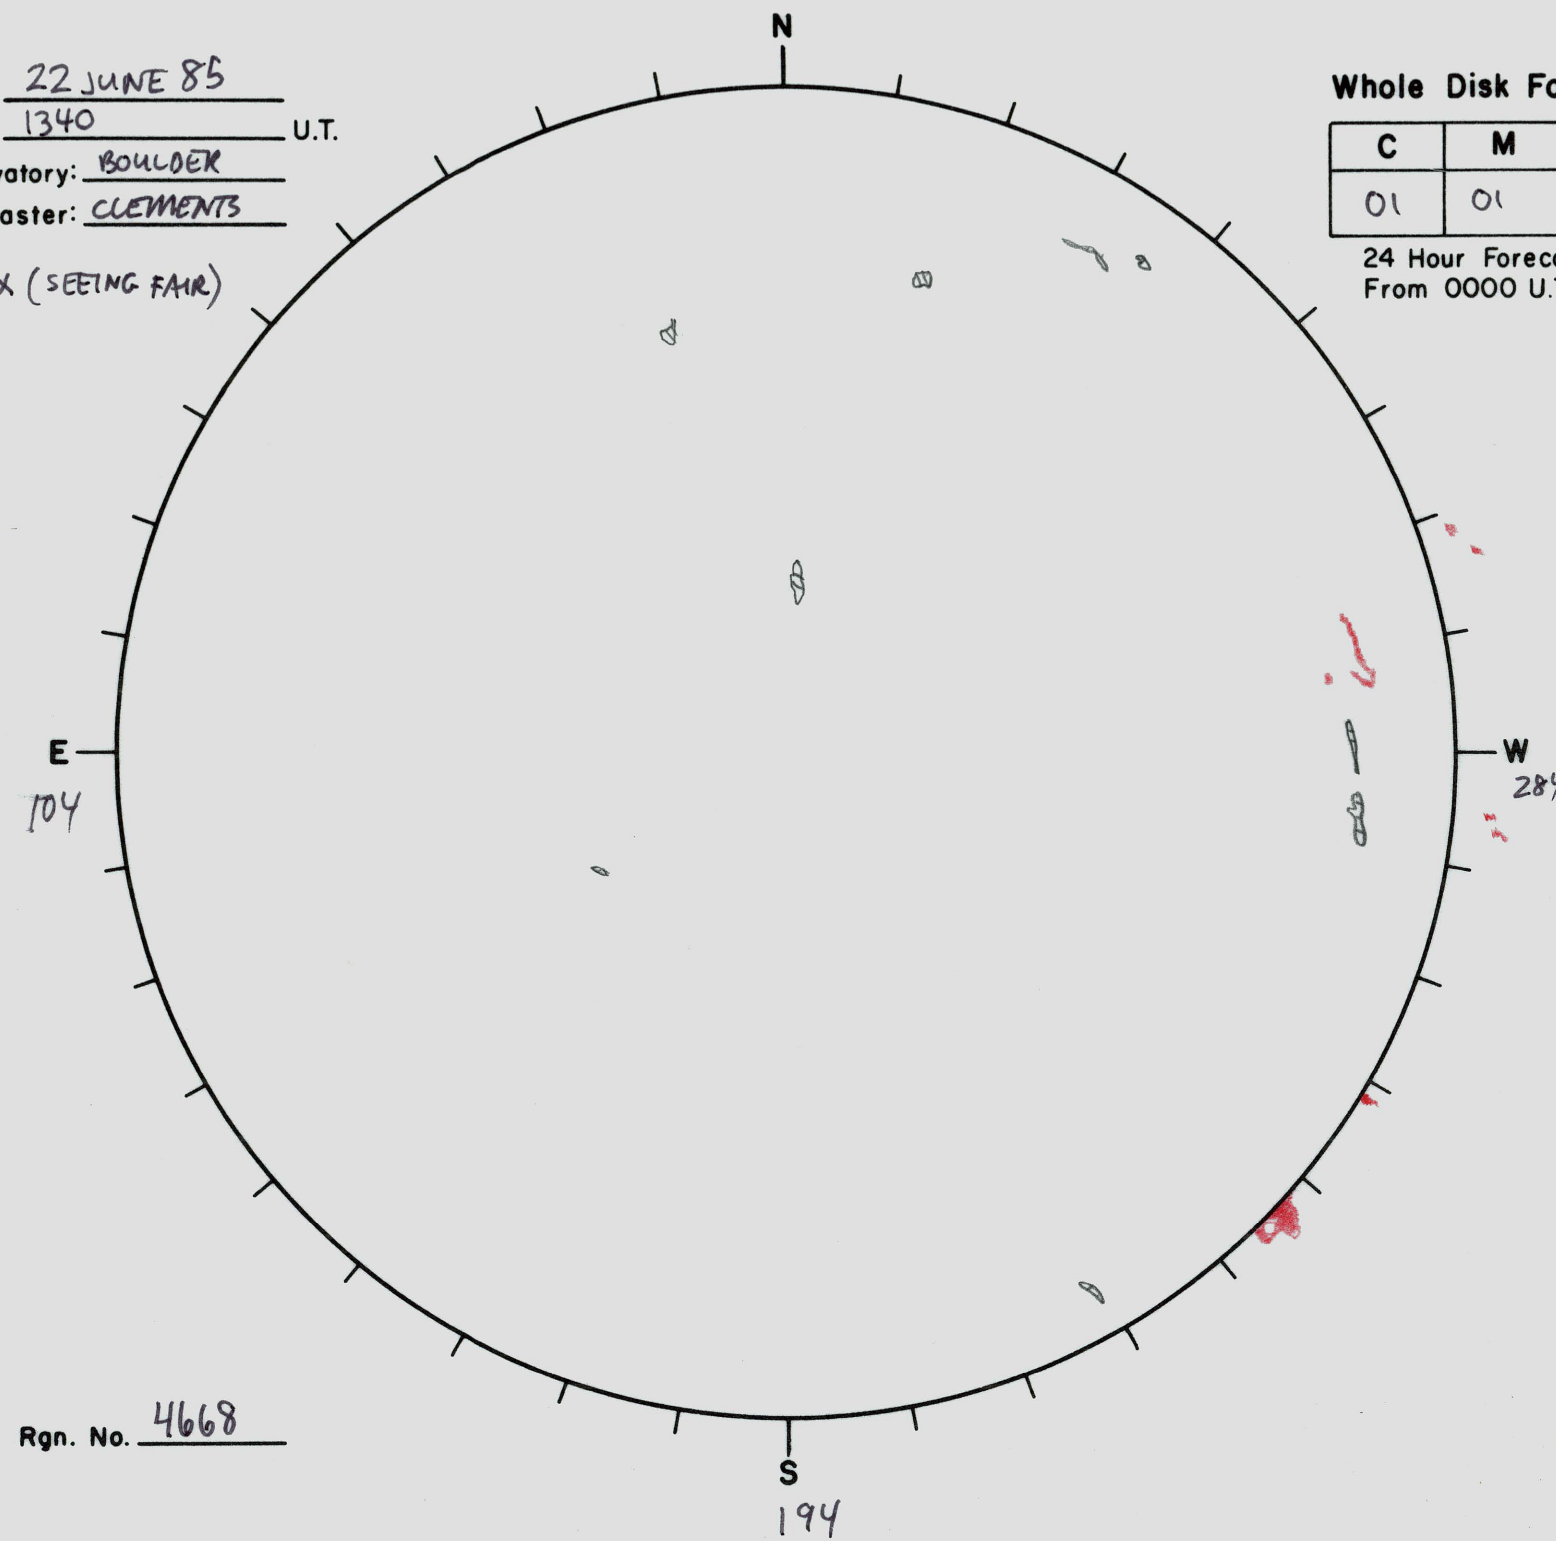

Date: 22 JUNE 85
 Time: 1340 U.T.
 Observatory: BOULDER
 Forecaster: CLEMENTS

Whole Disk Forecast

C	M	X	P
01	01	01	01

24 Hour Forecast
 From 0000 U.T. to 0000 U.T.

BOULDER H & α (SEEING FAIR)

Next Rgn. No. 4668

L_f 194.2
 B_f +1.9
 P_f -6.5