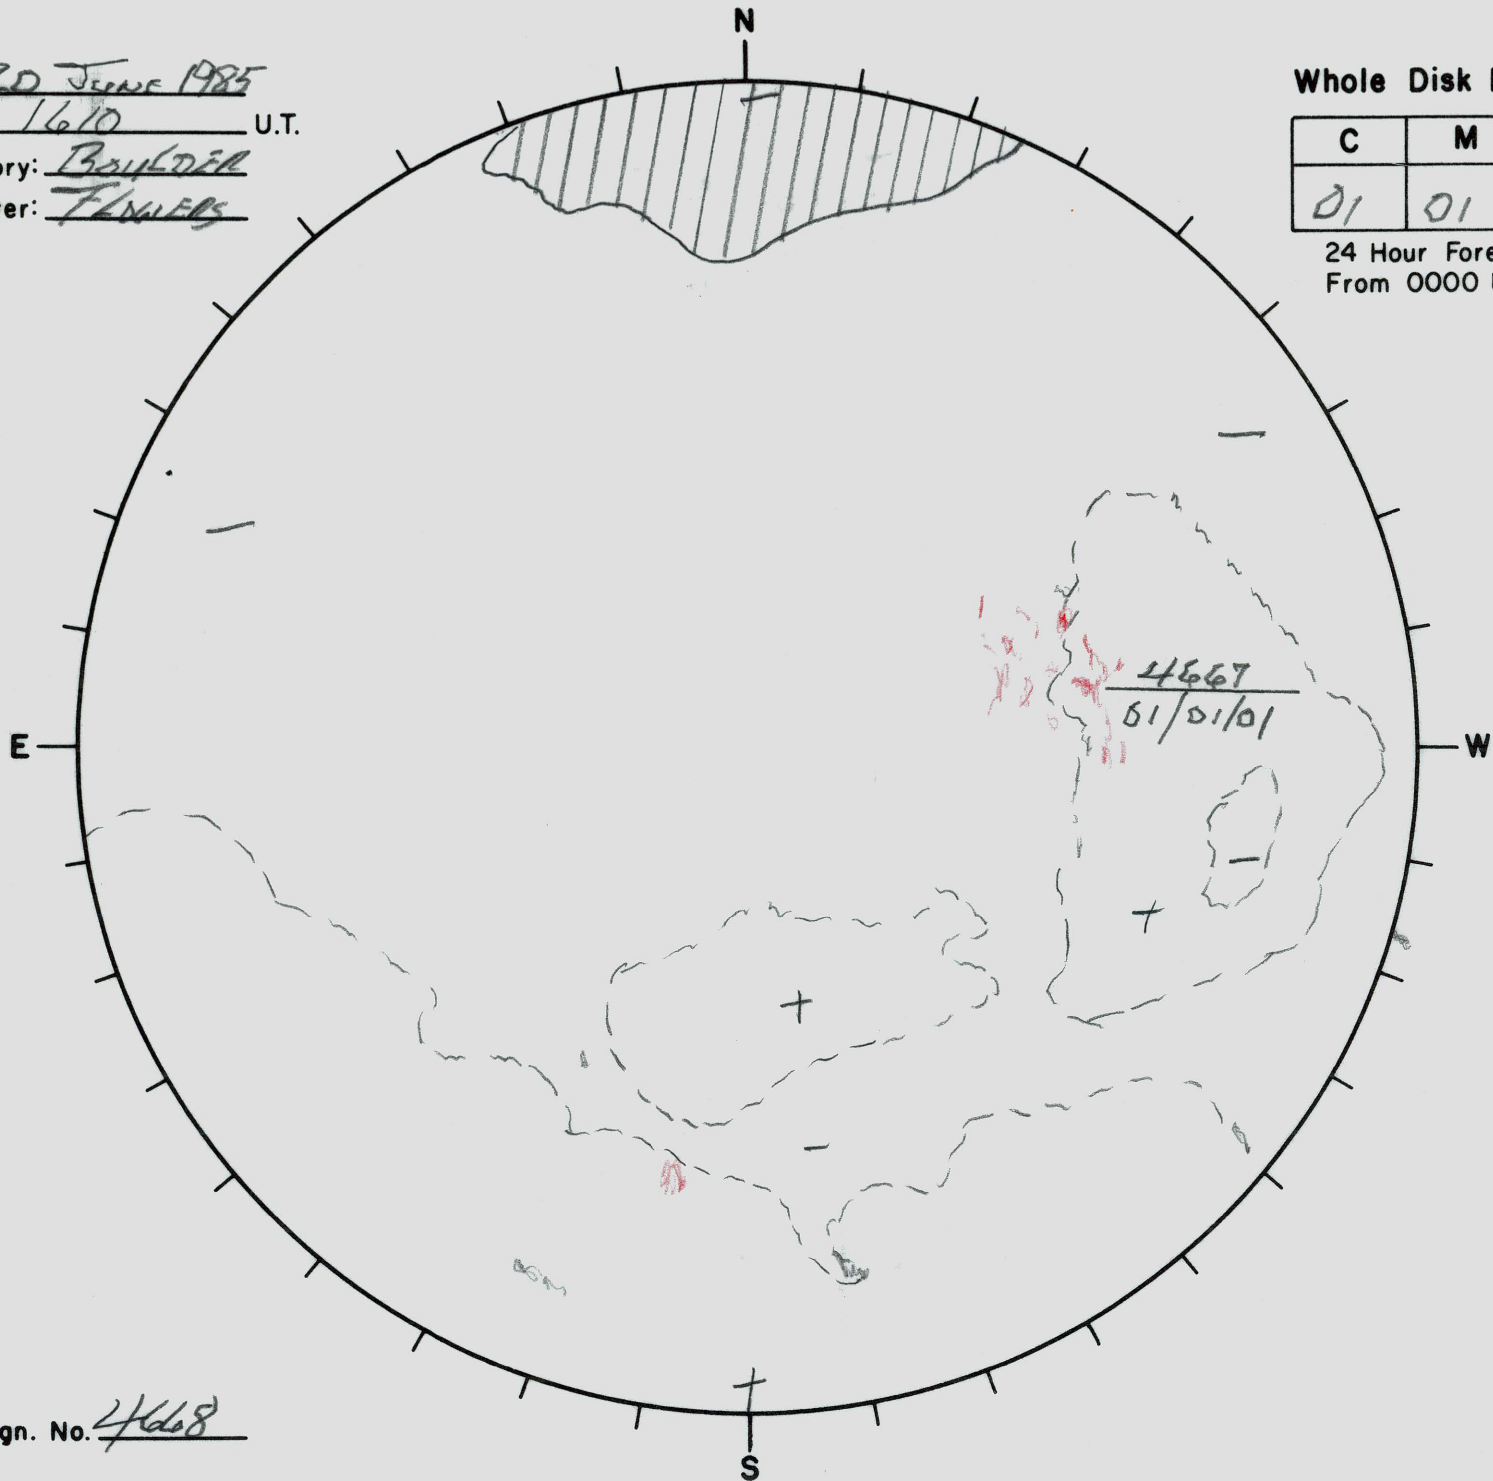

Date: 20 June 1985
 Time: 1610 U.T.
 Observatory: BOULDER
 Forecaster: FLOWERS

Whole Disk Forecast

C	M	X	P
01	01	01	01

24 Hour Forecast
 From 0000 U.T. to 0000 U.T.

Next Rgn. No. 4668

L_f 219.0
 B_f ±1.7