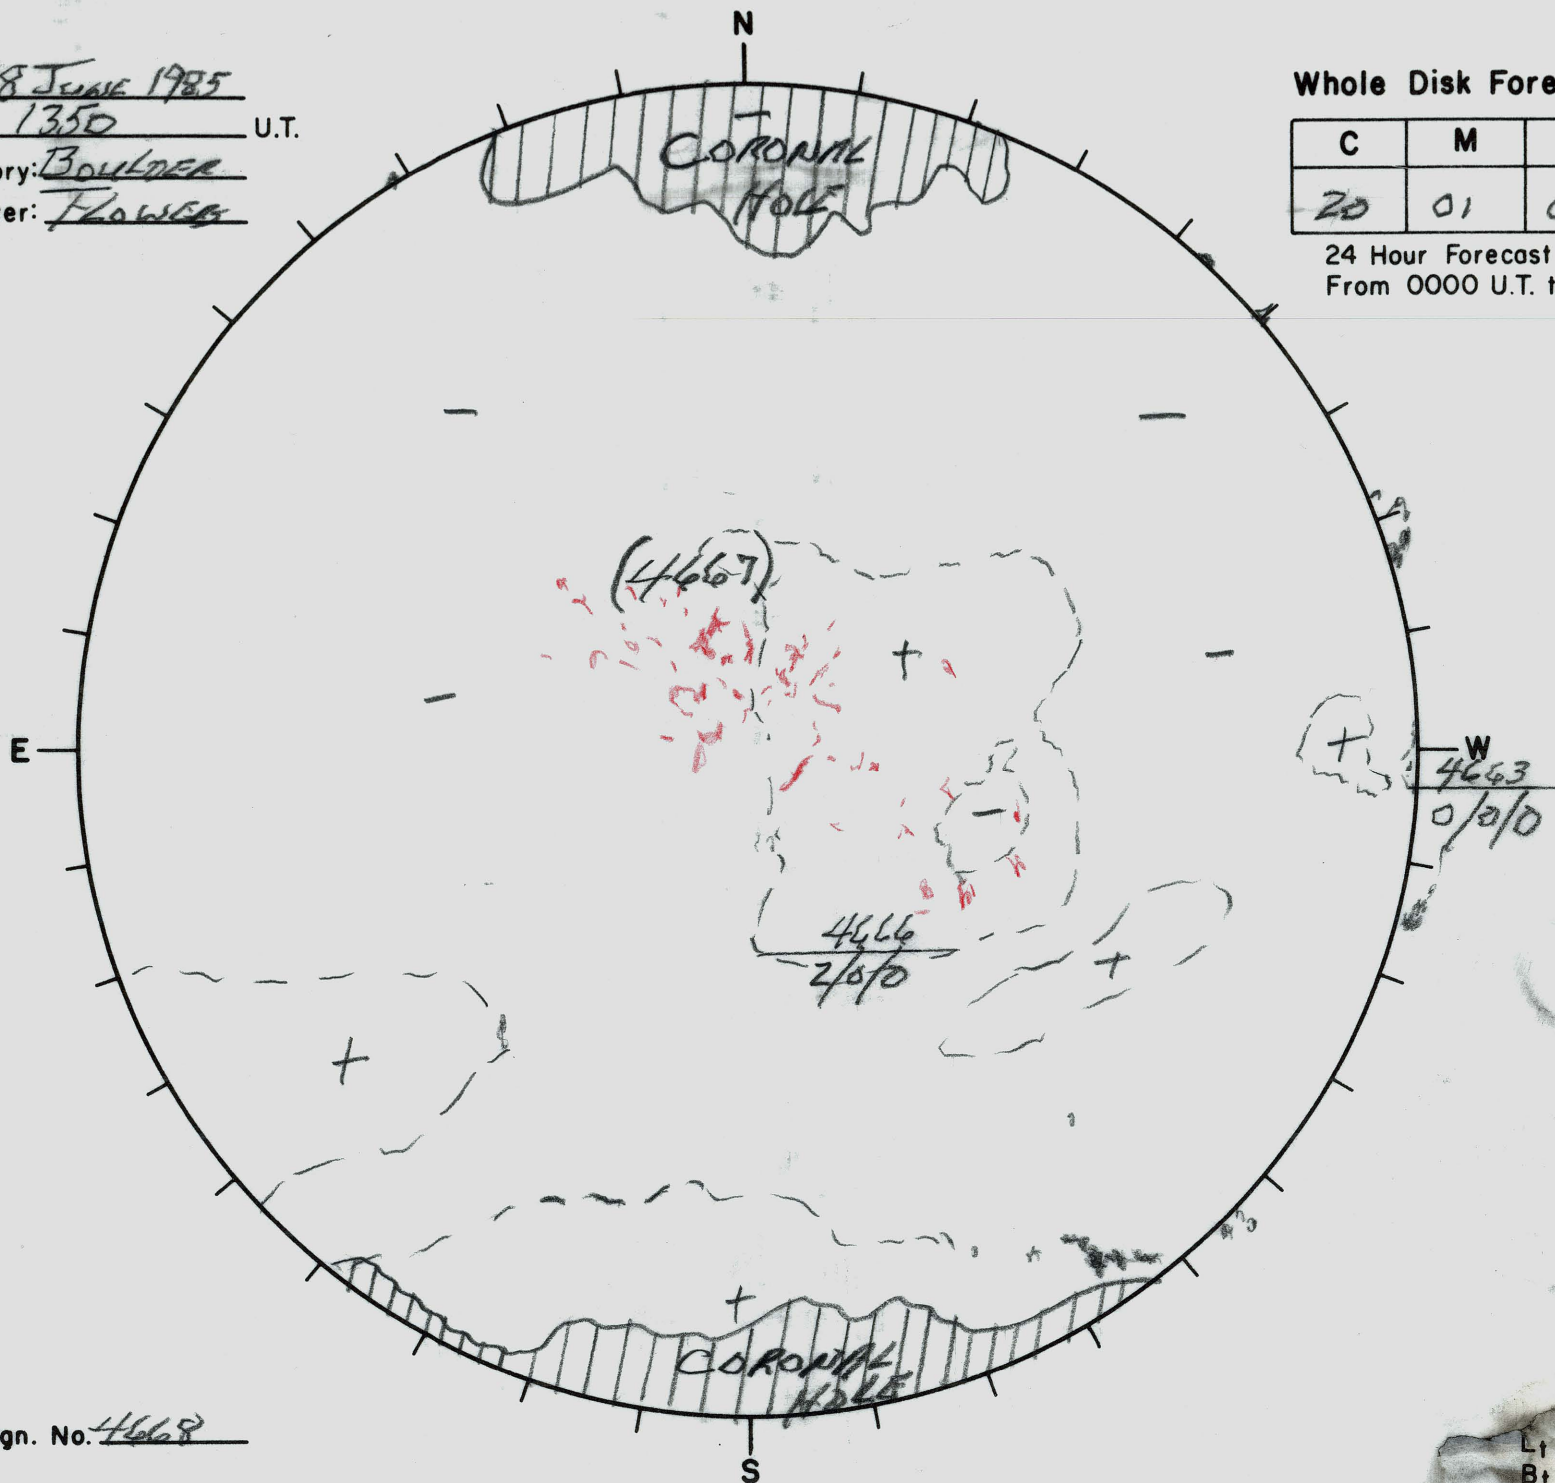

Date: 18 JUNE 1985  
 Time: 1350 U.T.  
 Observatory: BOULDER  
 Forecaster: Flower

Whole Disk Forecast

C	M	X
20	01	01

01

24 Hour Forecast  
 From 0000 U.T. to 0000 U.T.

Next Rgn. No. 4668

L<sub>1</sub> 2471  
 B<sub>1</sub> +1.5