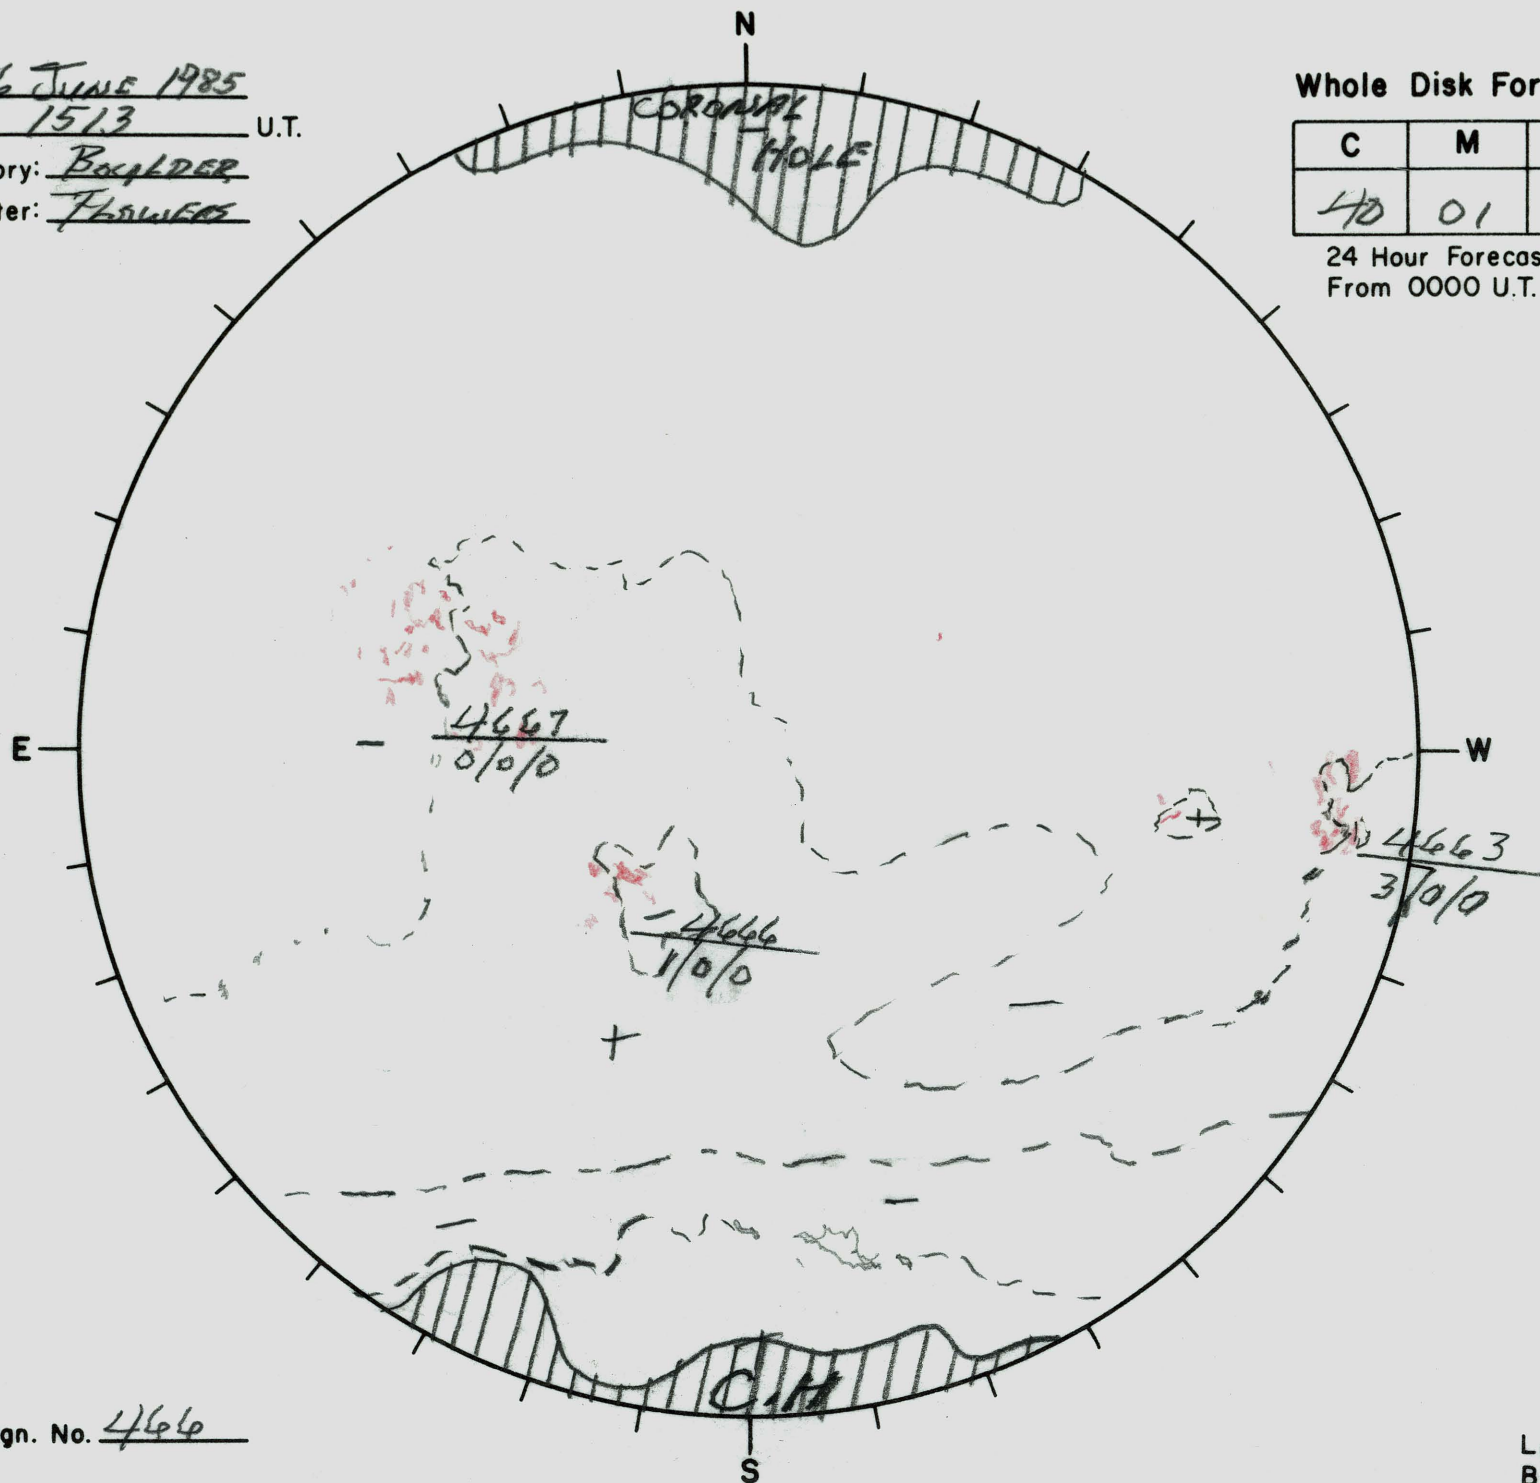

Date: 16 JUNE 1985
 Time: 1513 U.T.
 Observatory: BOULDER
 Forecaster: FLANNERY

Whole Disk Forecast

C	M	X	P
40	01	01	01

24 Hour Forecast
 From 0000 U.T. to 0000 U.T.

Next Rgn. No. 4666

L_f 272.5
 B_f +1.2