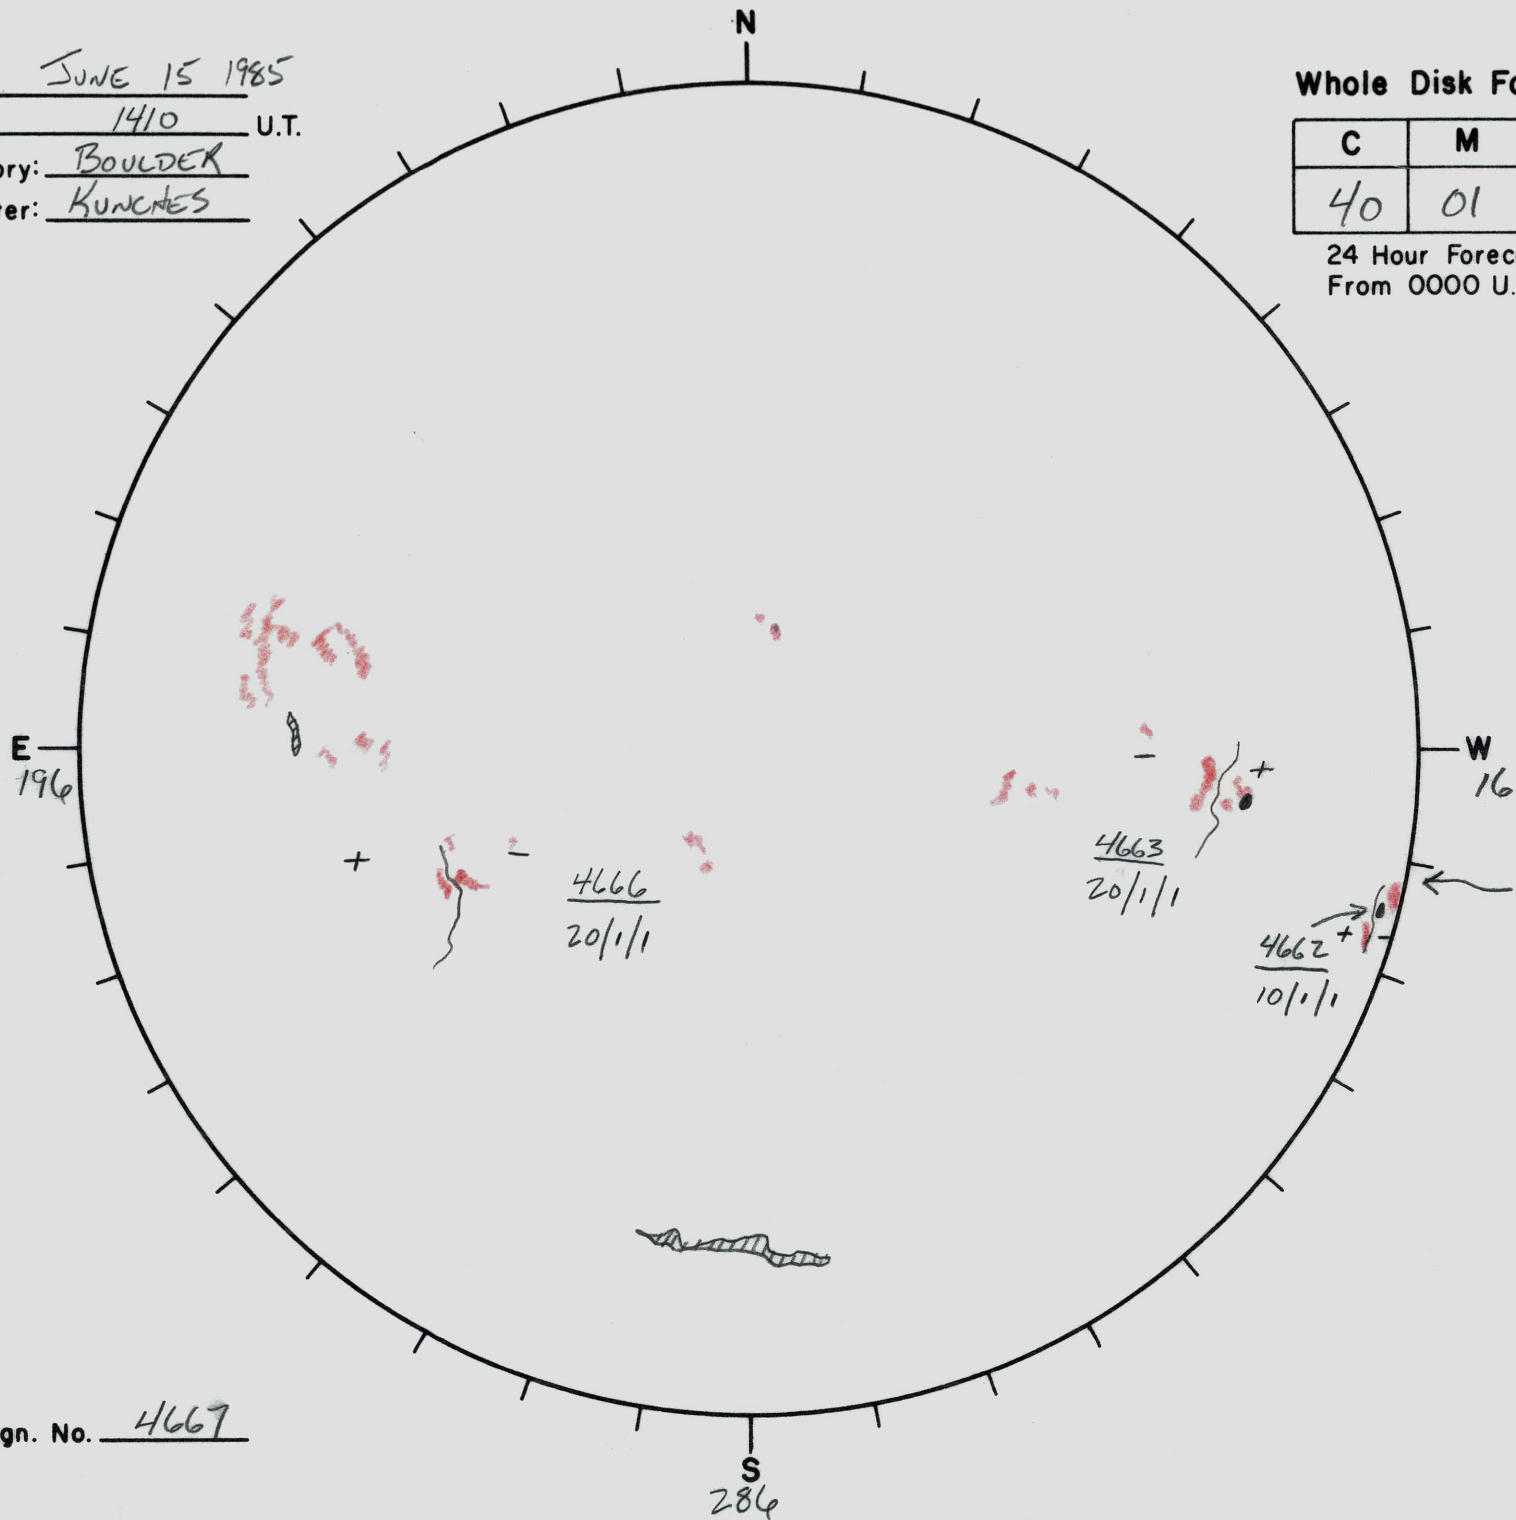

Date: JUNE 15 1985
 Time: 1410 U.T.
 Observatory: BOULDER
 Forecaster: KUNCLES

Whole Disk Forecast

C	M	X
40	01	01

24 Hour Forecast
 From 0000 U.T. to 0000 U.T.

REGIONS
 4660, 4665

RETURNING
 CARRINGTONS
 156 TO 196

Next Rgn. No. 4667

L† 286.4
 B† +1.01