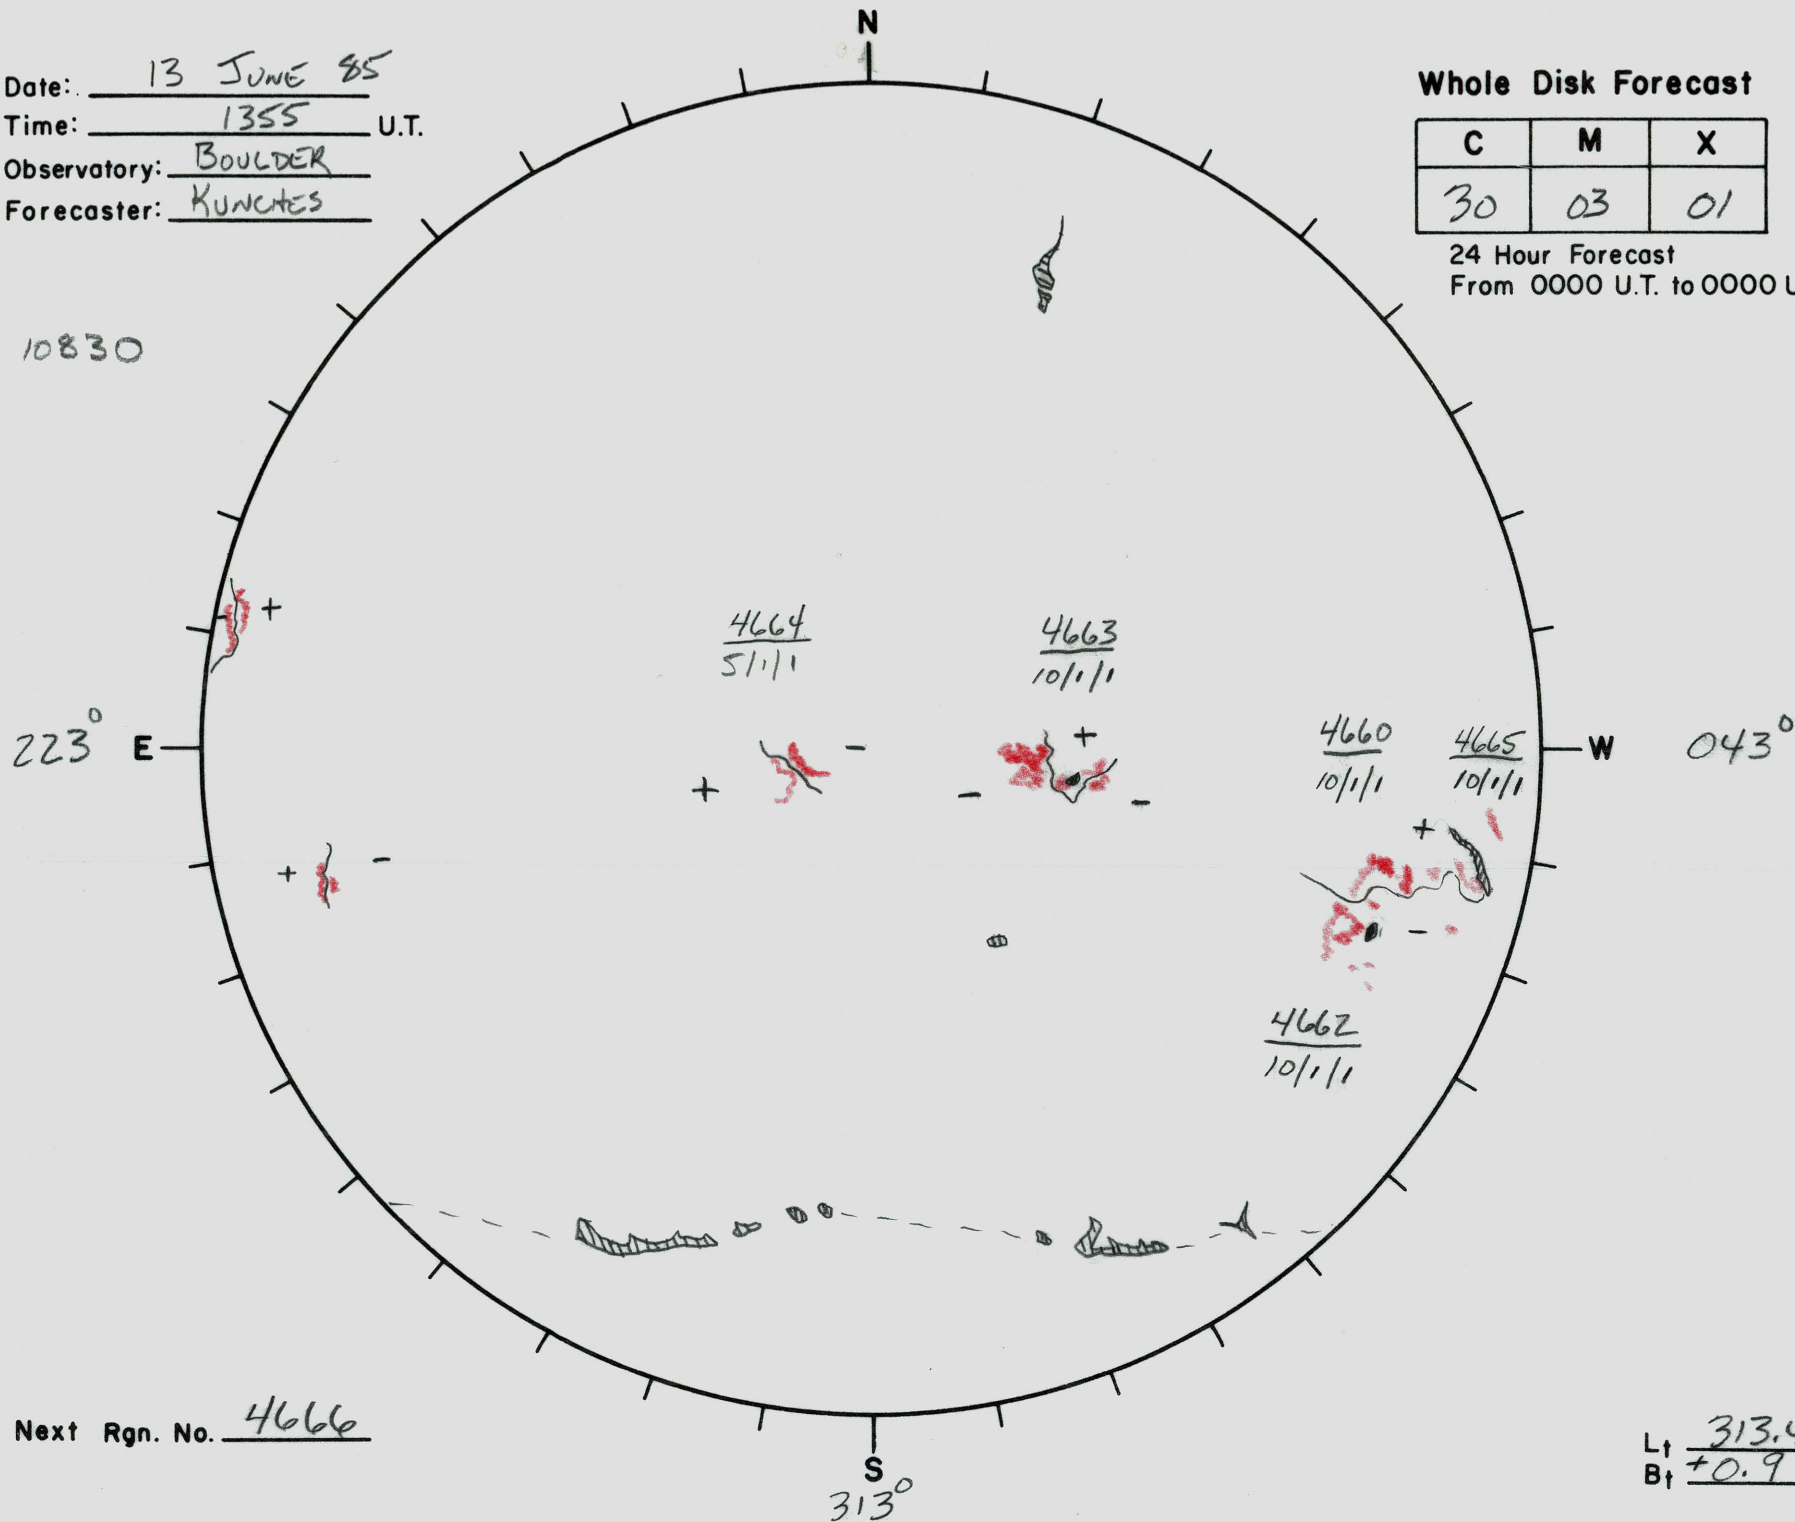

Date: 13 JUNE 85
 Time: 1355 U.T.
 Observatory: BOULDER
 Forecaster: KUNCHES

Whole Disk Forecast

C	M	X
30	03	01

24 Hour Forecast
 From 0000 U.T. to 0000 U.T.

No 10830

L_f 313.4^o
 B_f +0.9