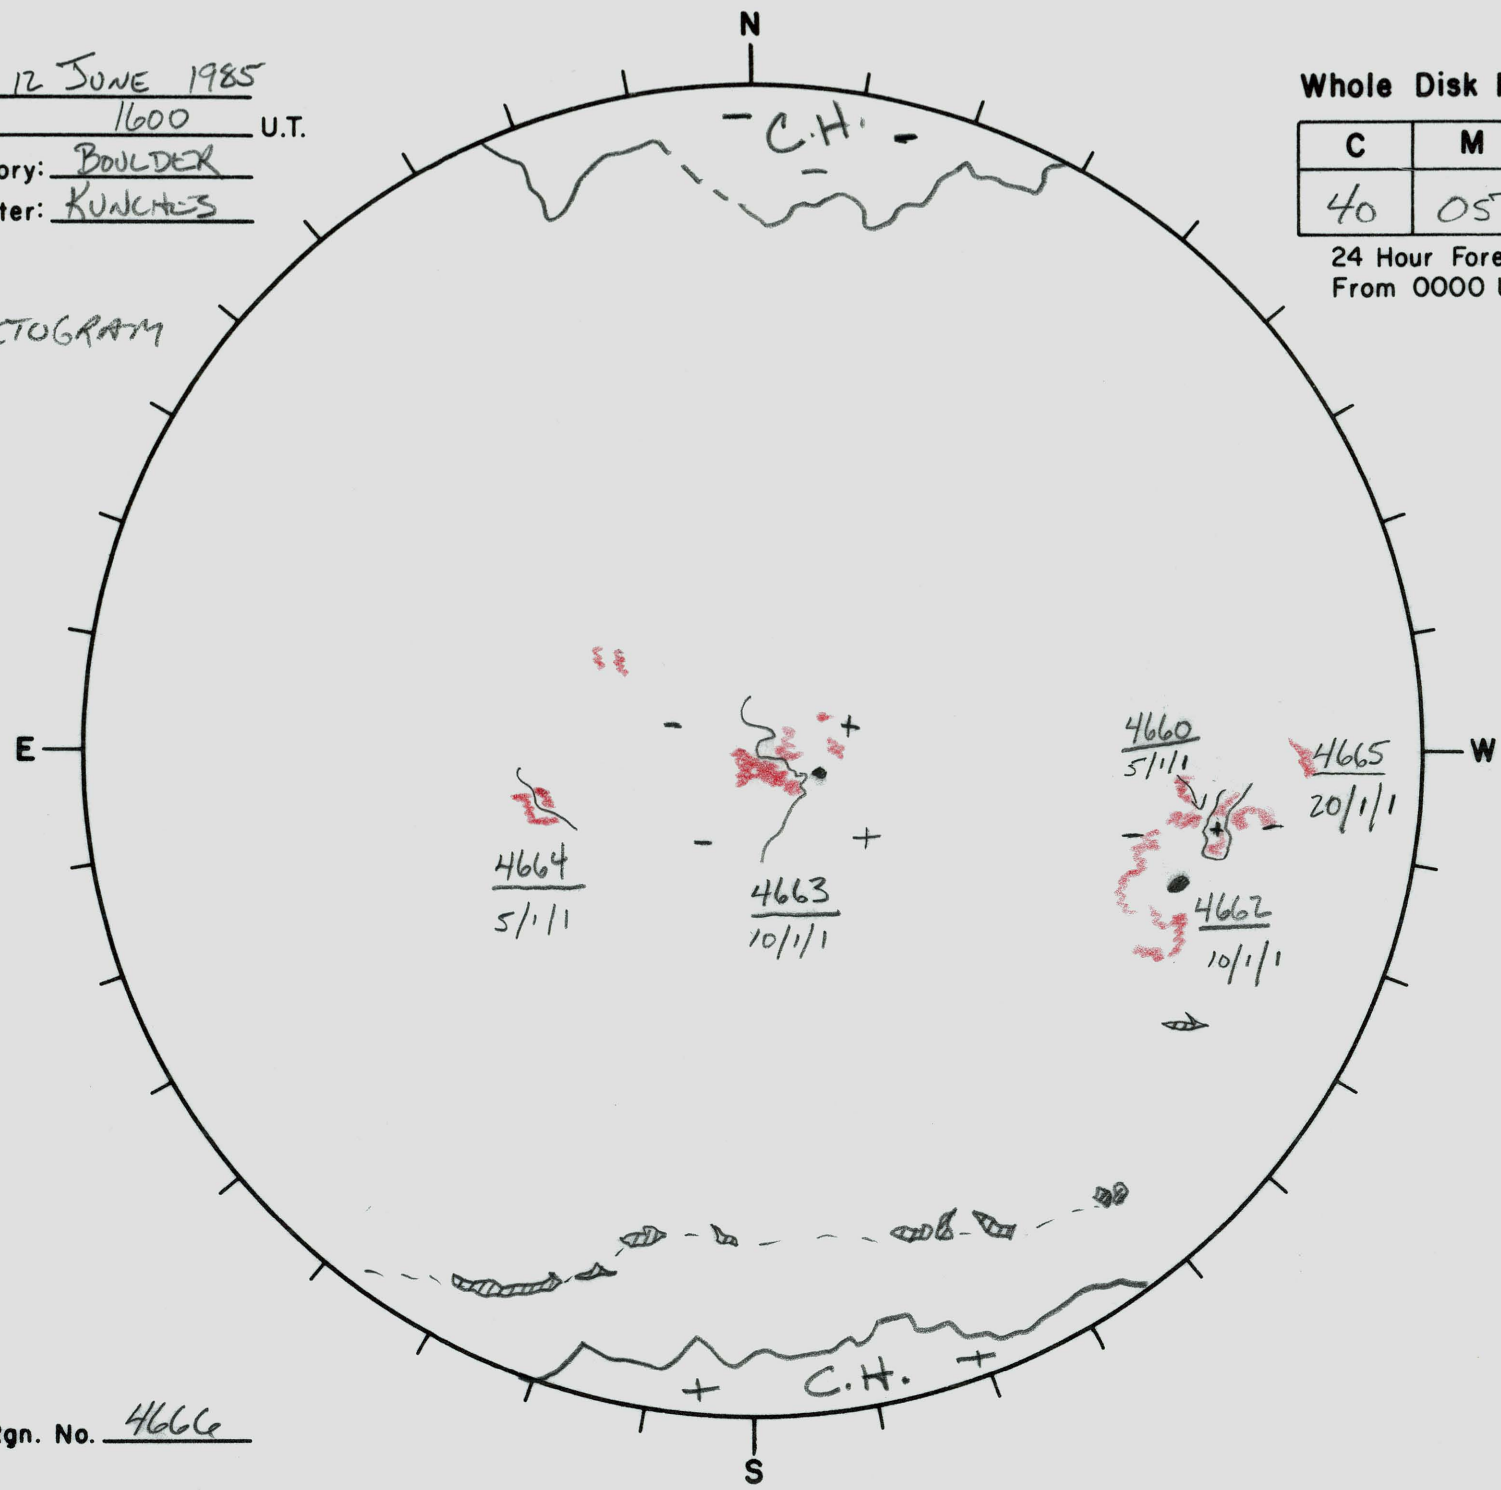

Date: 12 JUNE 1985
 Time: 1600 U.T.
 Observatory: BOULDER
 Forecaster: KUNCHES

Whole Disk Forecast

C	M	X
40	05	01

24 Hour Forecast
 From 0000 U.T. to 0000 U.T.

NO MAGNETOGRAM

Next Rgn. No. 4666

L_f _____
 B_f _____