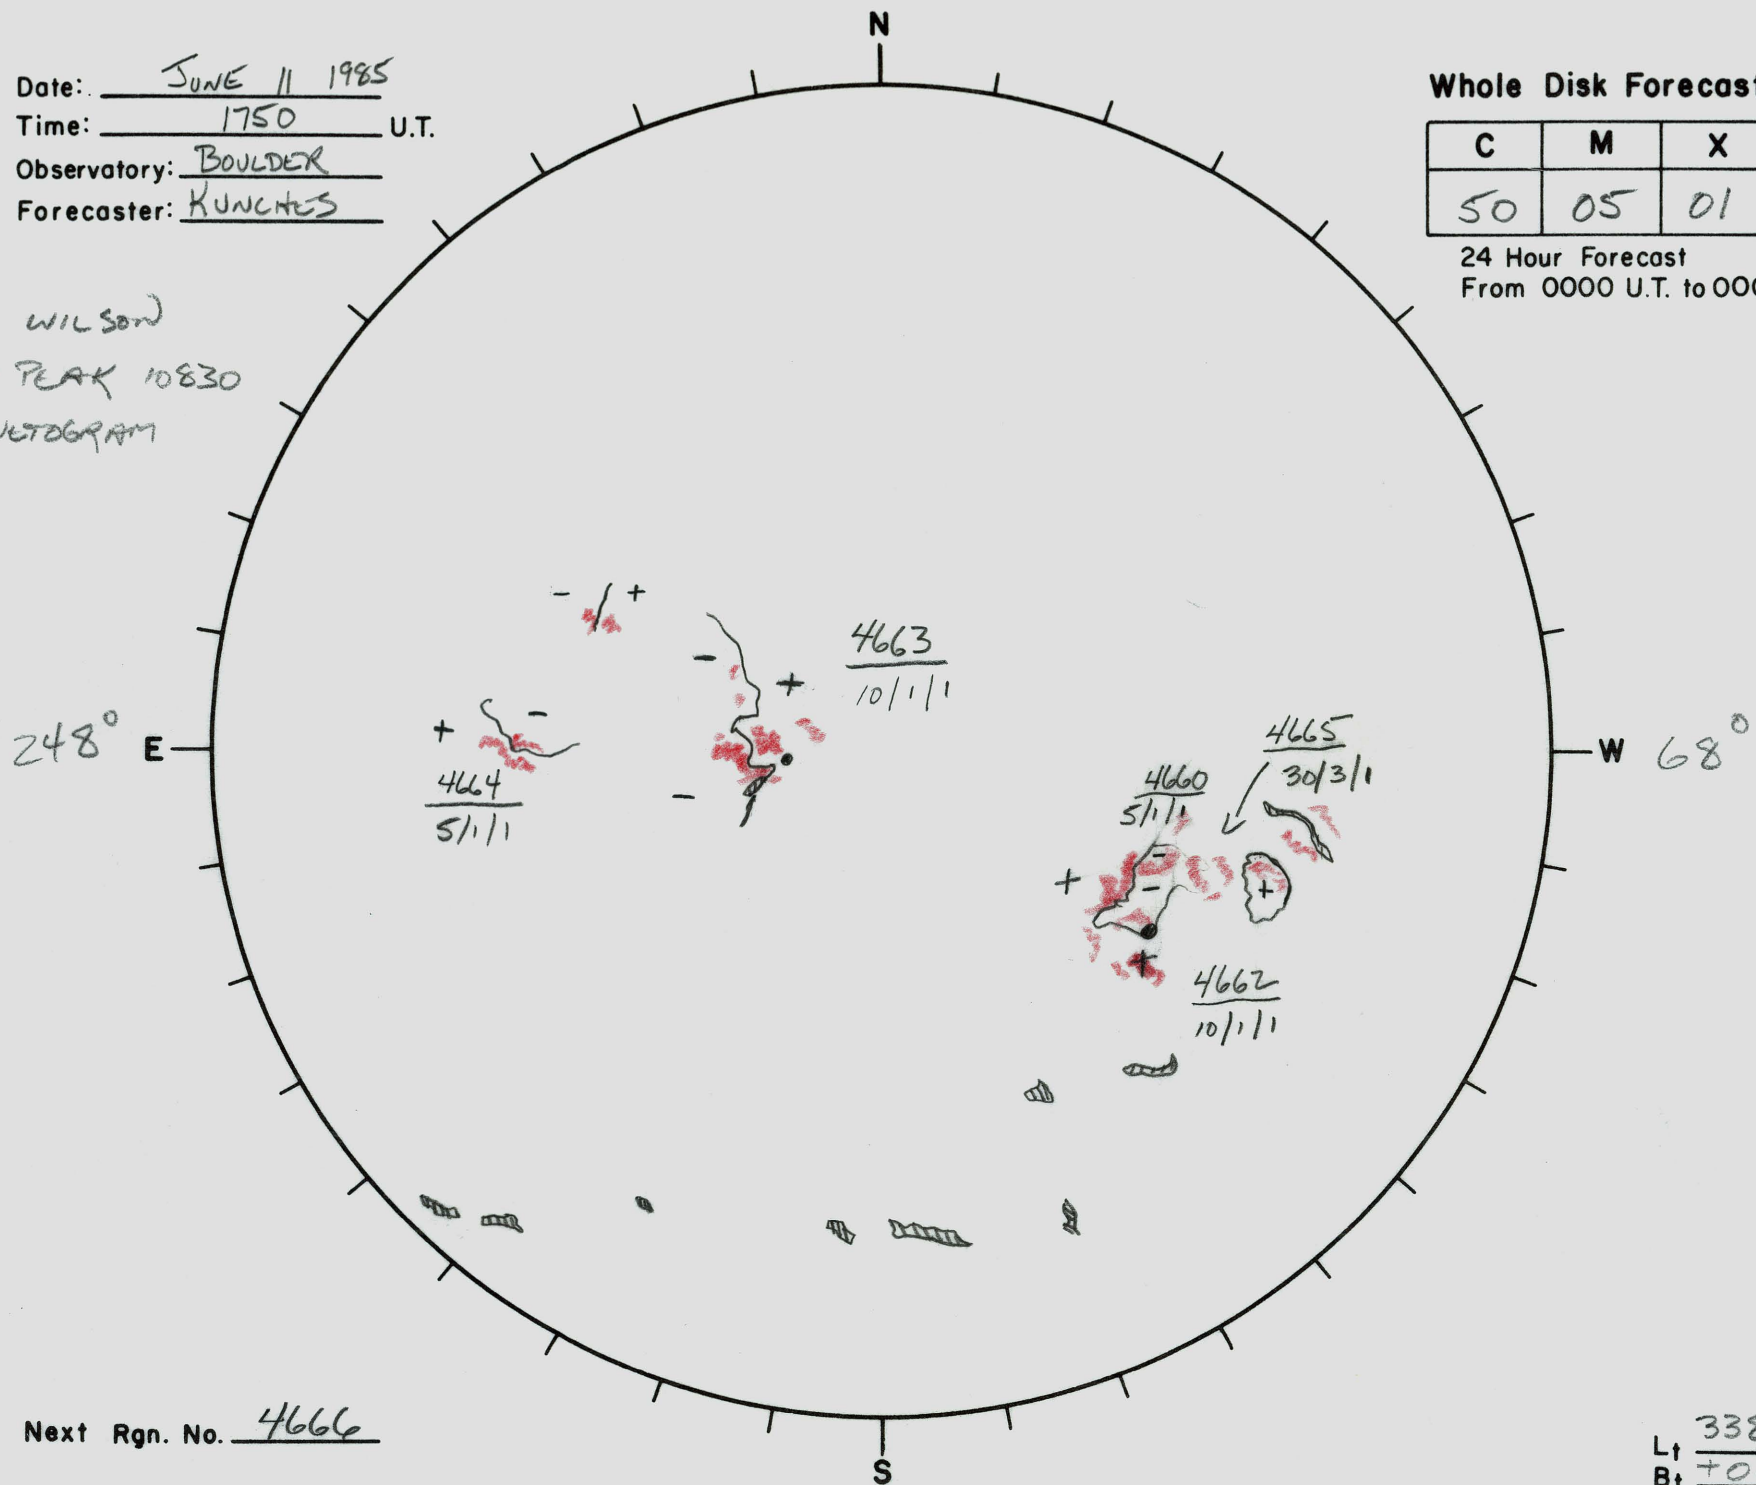

Date: JUNE 11 1985
 Time: 1750 U.T.
 Observatory: BOULDER
 Forecaster: KUNCHES

Whole Disk Forecast

C	M	X
50	05	01

24 Hour Forecast
 From 0000 U.T. to 0000 U.T.

MT WILSON
 KITT PEAK 10830
 MAGNETOGRAM

Next Rgn. No. 4666

L_t 338
 B_t +0.6