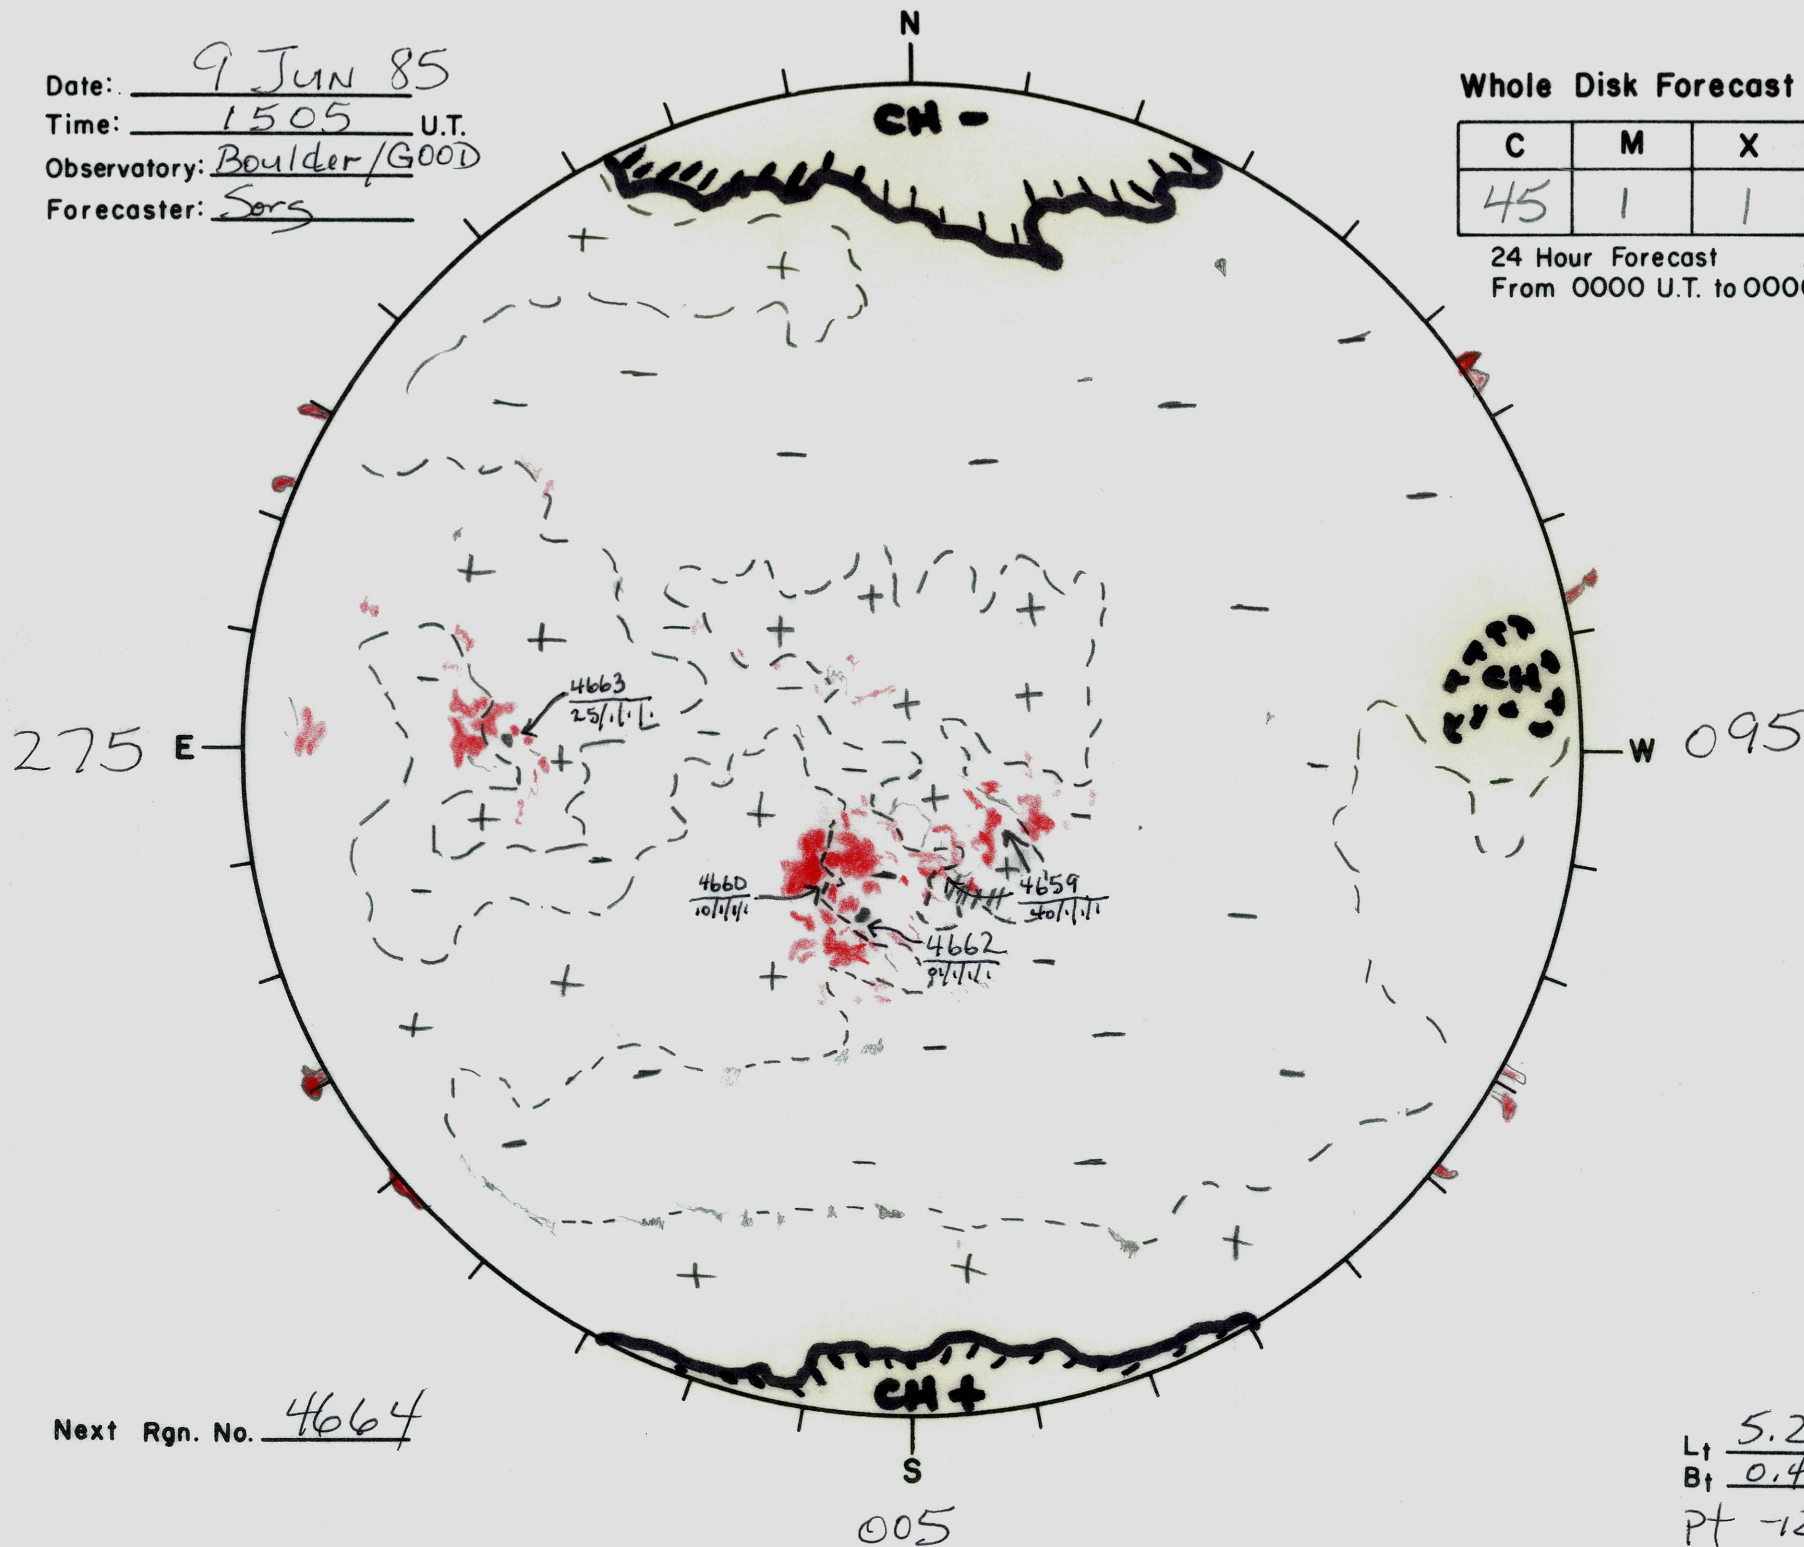

Date: 9 Jun 85
 Time: 1505 U.T.
 Observatory: Boulder/GOOD
 Forecaster: Sors

Whole Disk Forecast

C	M	X	P
45	1	1	1

24 Hour Forecast
 From 0000 U.T. to 0000 U.T.

Next Rgn. No. 4664

Lt 5.2
 Bt 0.4
 Pt -12.1