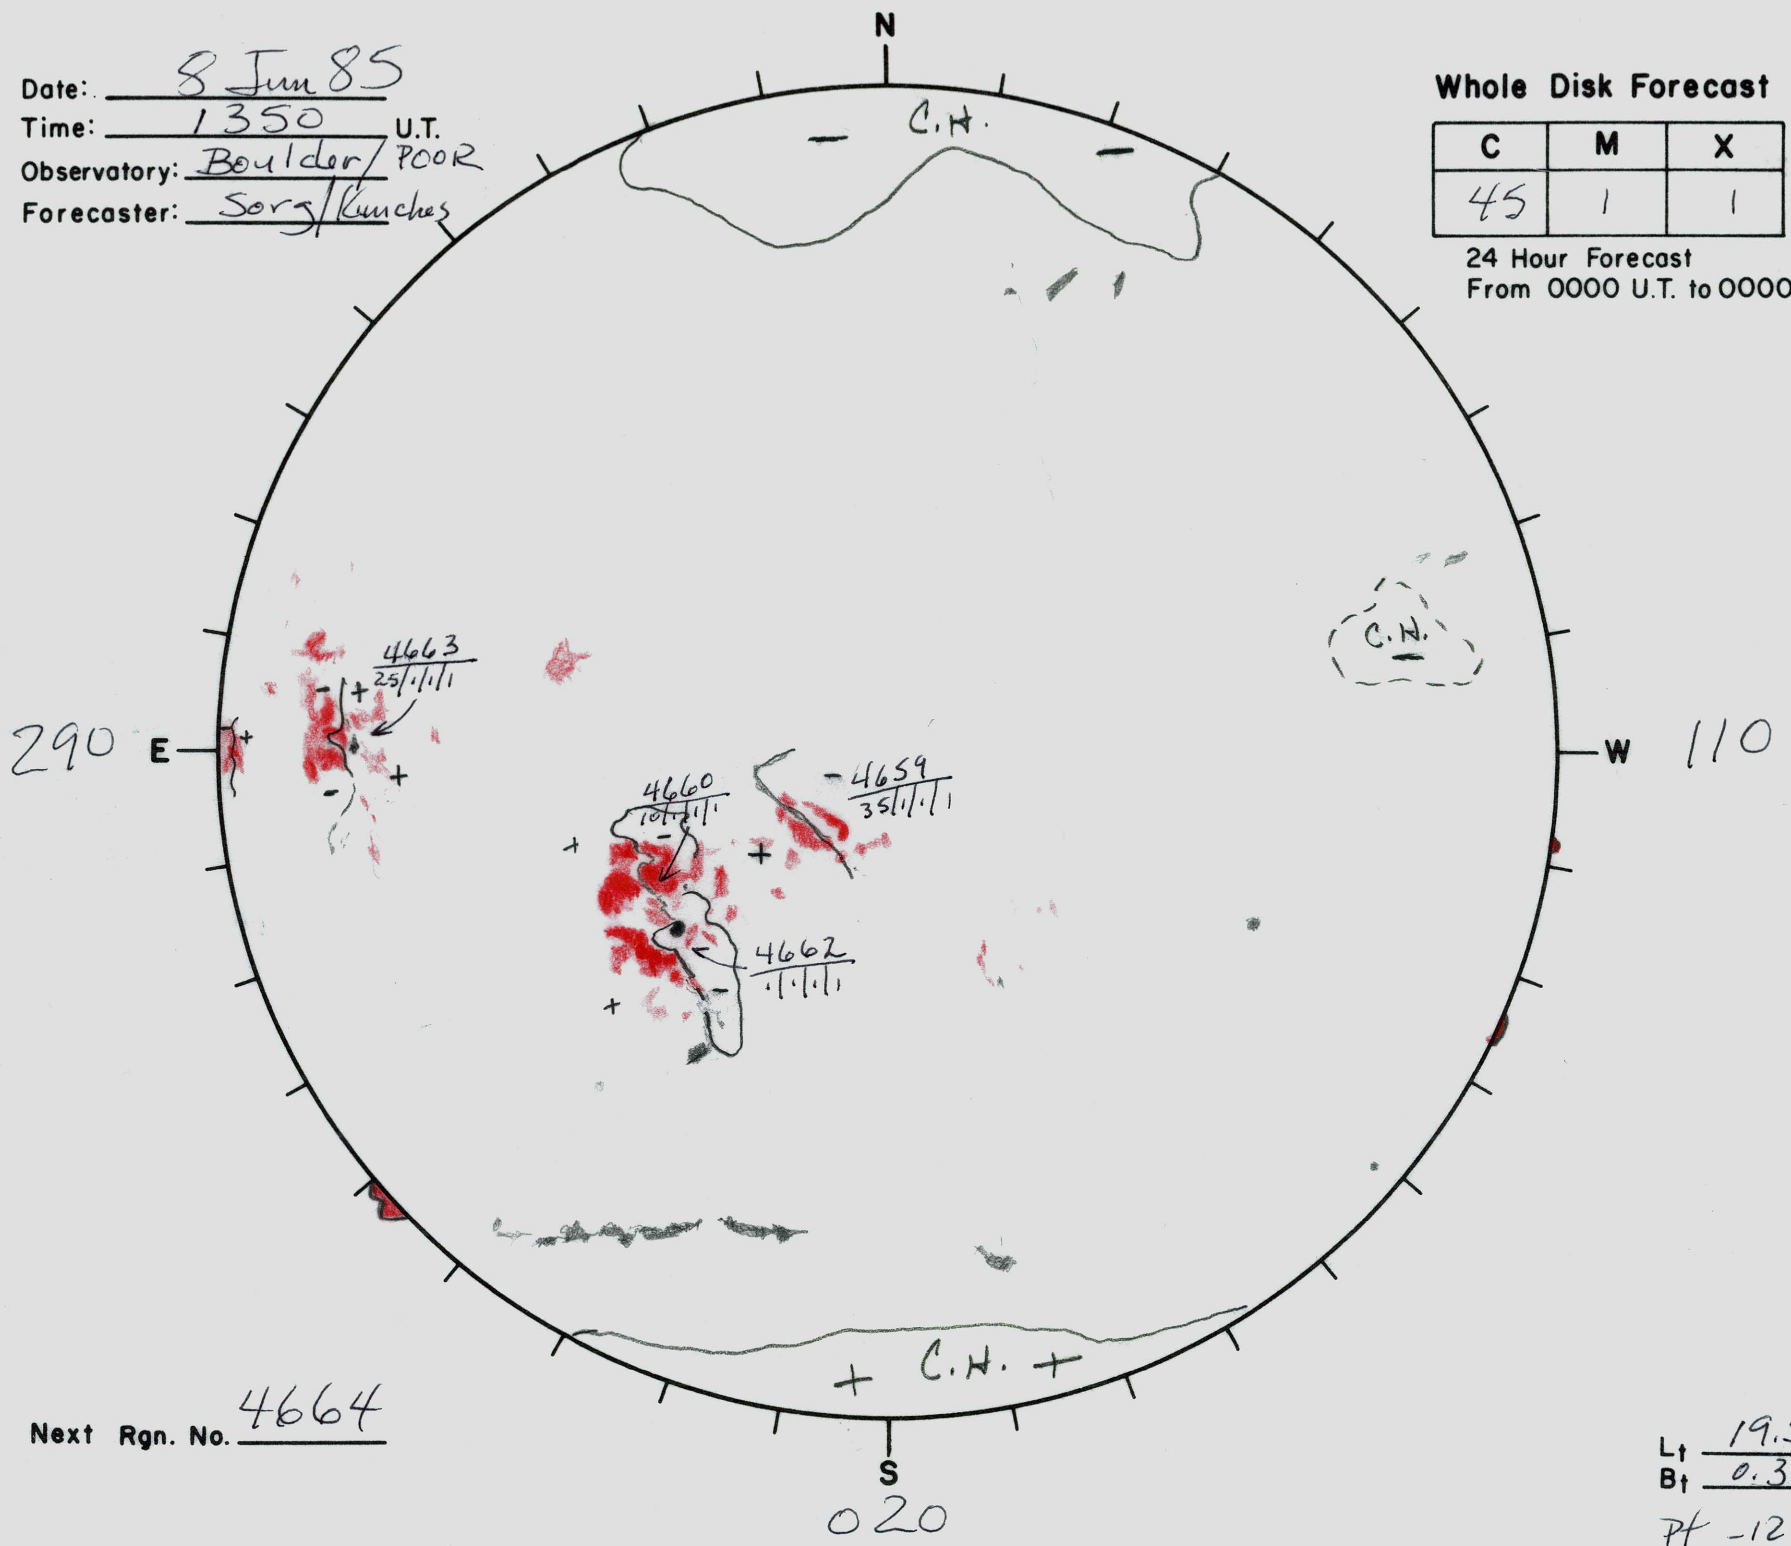

Date: 8 Jun 85
 Time: 1350 U.T.
 Observatory: Boulder/POOR
 Forecaster: Sorg/Kunches

Whole Disk Forecast

C	M	X	P
45	1	1	1

24 Hour Forecast
 From 0000 U.T. to 0000 U.T.

Next Rgn. No. 4664

L_t 19.5
 B_t 0.3
 P_t -12.5