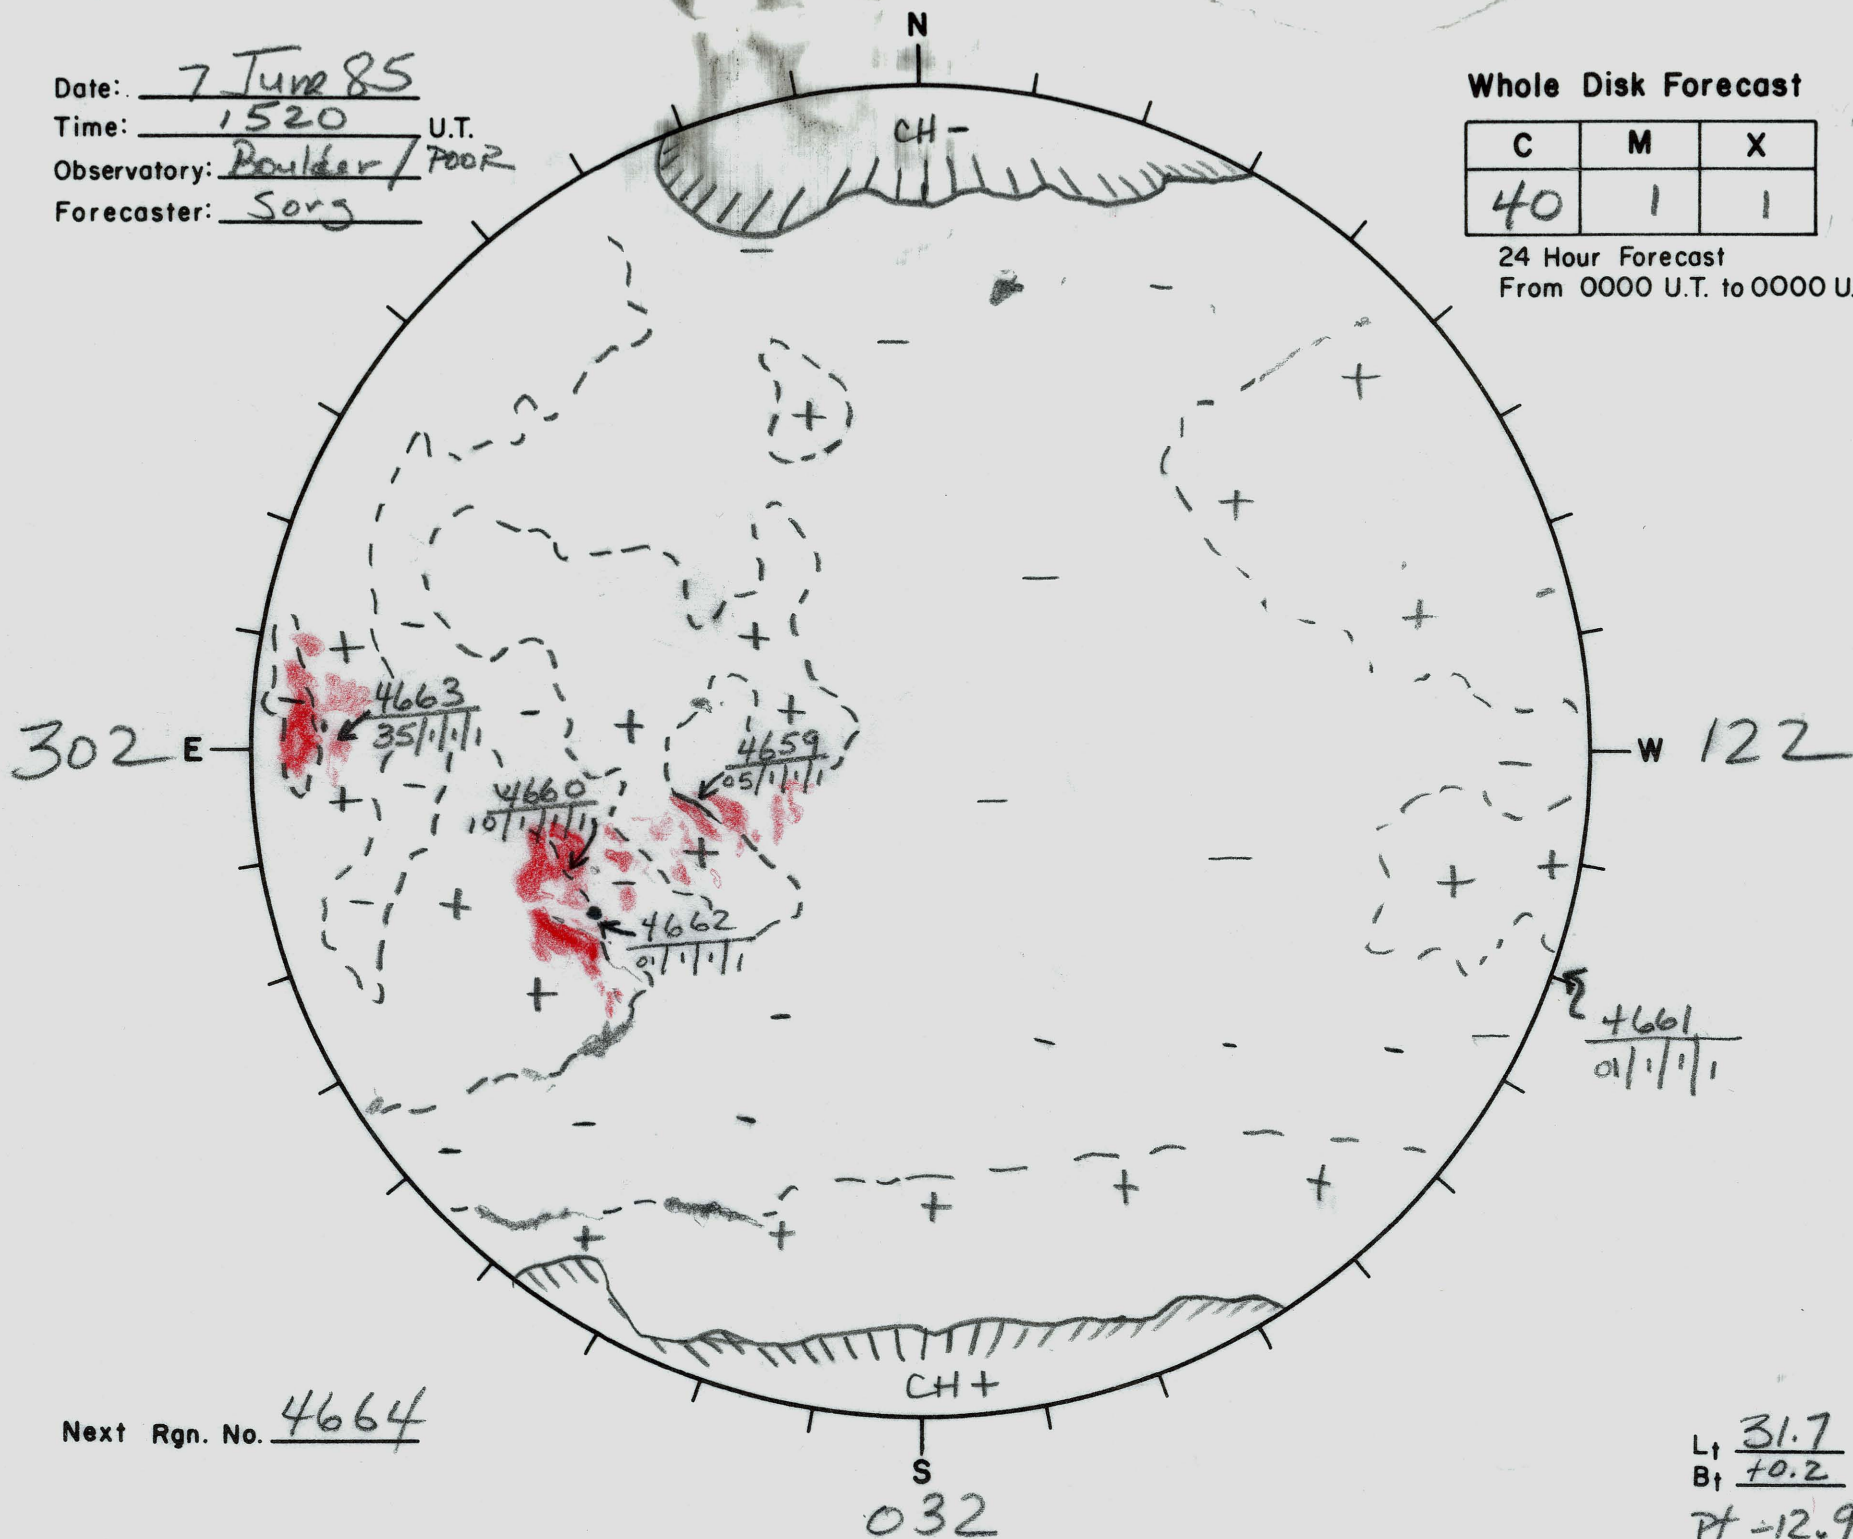

Date: 7 June 85  
 Time: 1520 U.T.  
 Observatory: Boulder / POOR  
 Forecaster: Song

Whole Disk Forecast

C	M	X
40	1	1

24 Hour Forecast  
 From 0000 U.T. to 0000 U.T.

Next Rgn. No. 4664

L<sub>t</sub> 31.7  
 B<sub>t</sub> +0.2  
 P<sub>t</sub> -12.9