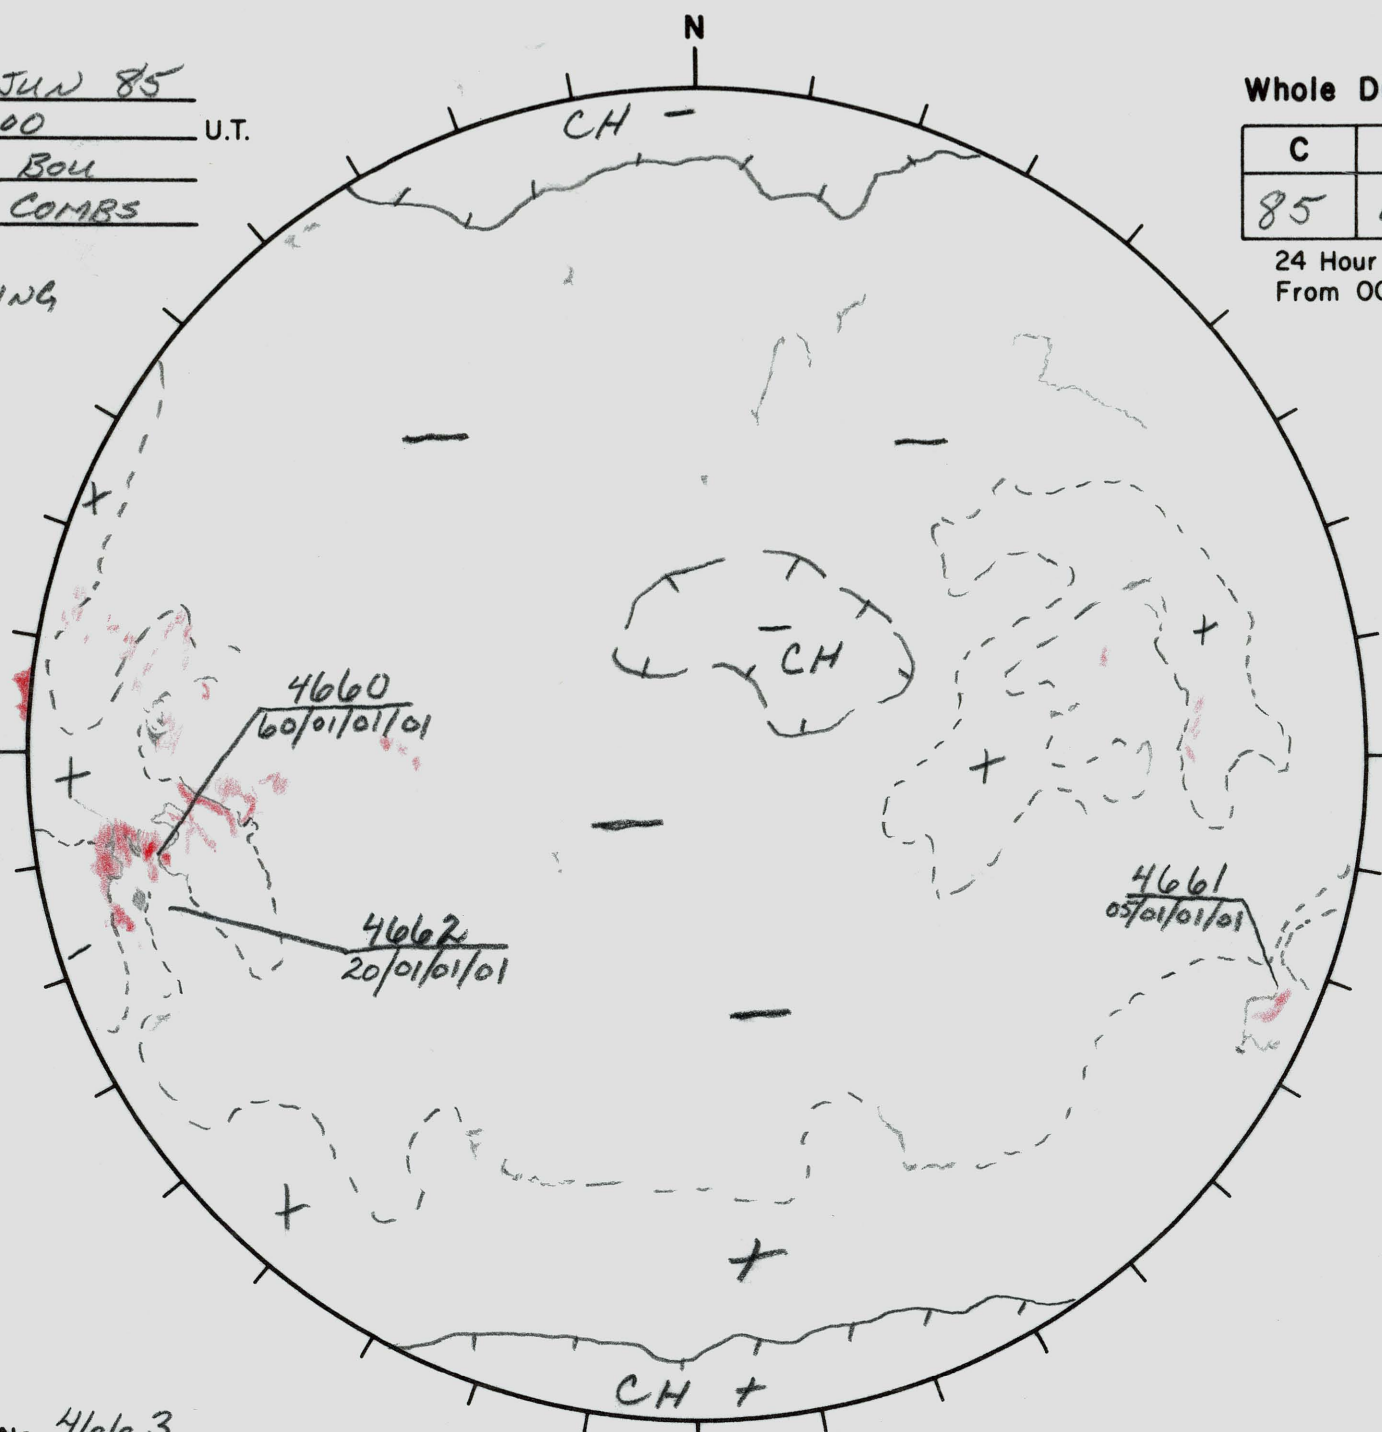

Date: 05 JUN 85  
 Time: 1600 U.T.  
 Observatory: BOU  
 Forecaster: COMBS

Whole Disk Forecast

C	M	X	P
85	01	01	01

24 Hour Forecast  
 From 0000 U.T. to 0000 U.T.

BOU H & SEEING  
 FAIR  
 KP MAG ;  
 10830

WEAK  
 MAGNETIC  
 FIELDS.

RETURNING  
 CARRINGTONS;  
 288 TO 328

Next Rgn. No. 4663

L<sub>t</sub> 57.6  
 B<sub>t</sub> -0.1  
 P -13.7

S  
 58