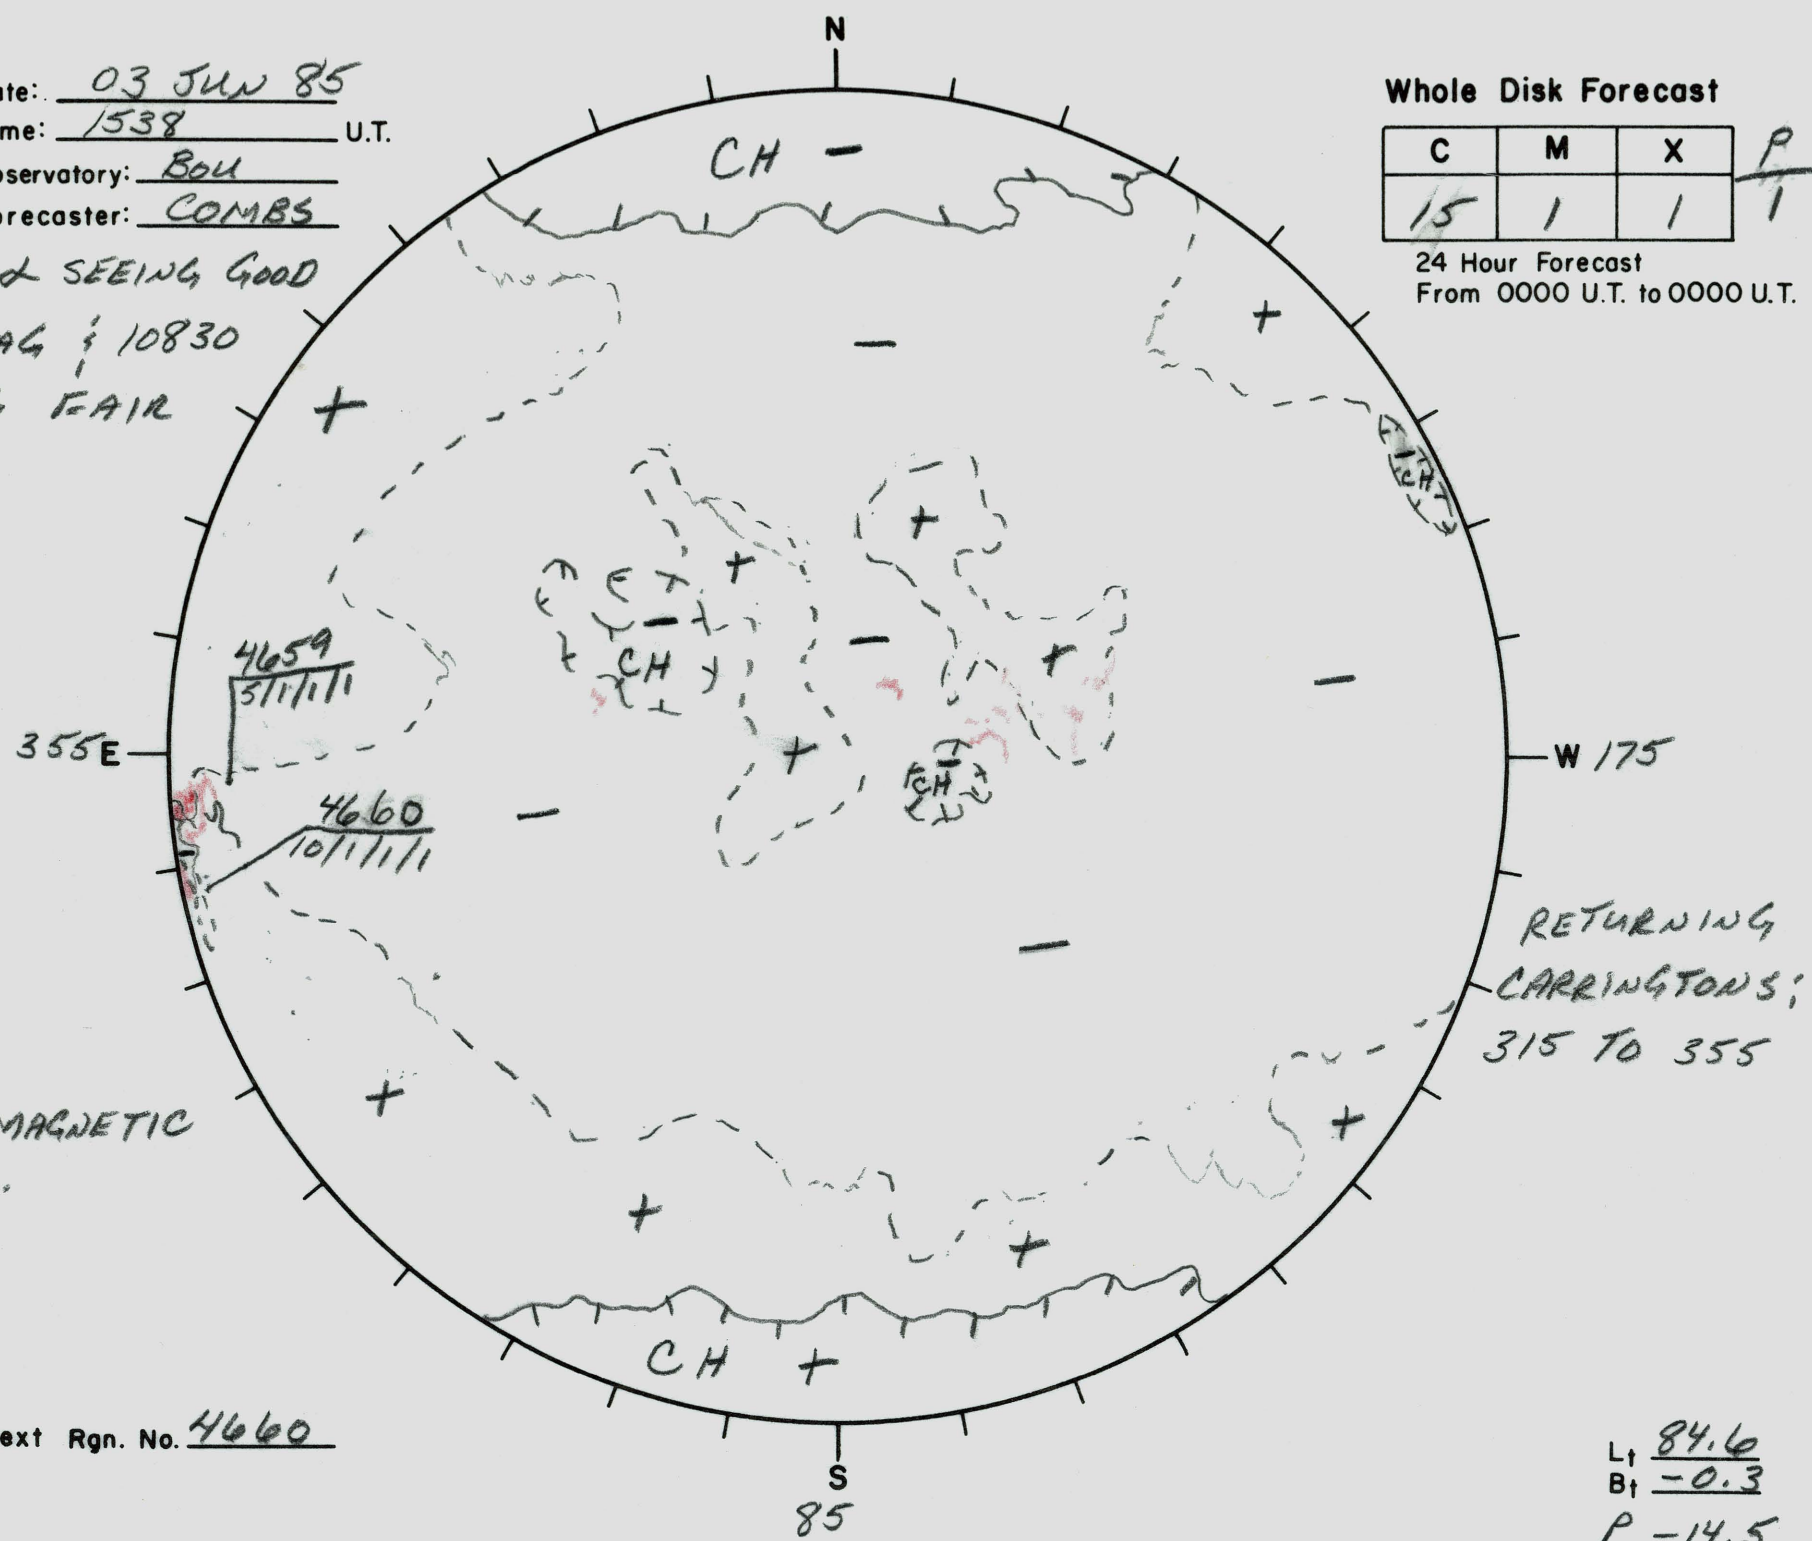

Date: 03 JUN 85
 Time: 1538 U.T.
 Observatory: BOU
 Forecaster: COMBS

Whole Disk Forecast

C	M	X	P
15	1	1	1

24 Hour Forecast
 From 0000 U.T. to 0000 U.T.

BOU H & SEEING GOOD
 KP MAG $\hat{=}$ 10830
 SEEING FAIR

WEAK MAGNETIC
 FIELD.

RETURNING
 CARRINGTONS;
 315 TO 355

Next Rgn. No. 4660

L_t 84.6
 B_t -0.3
 P -14.5

S
 85