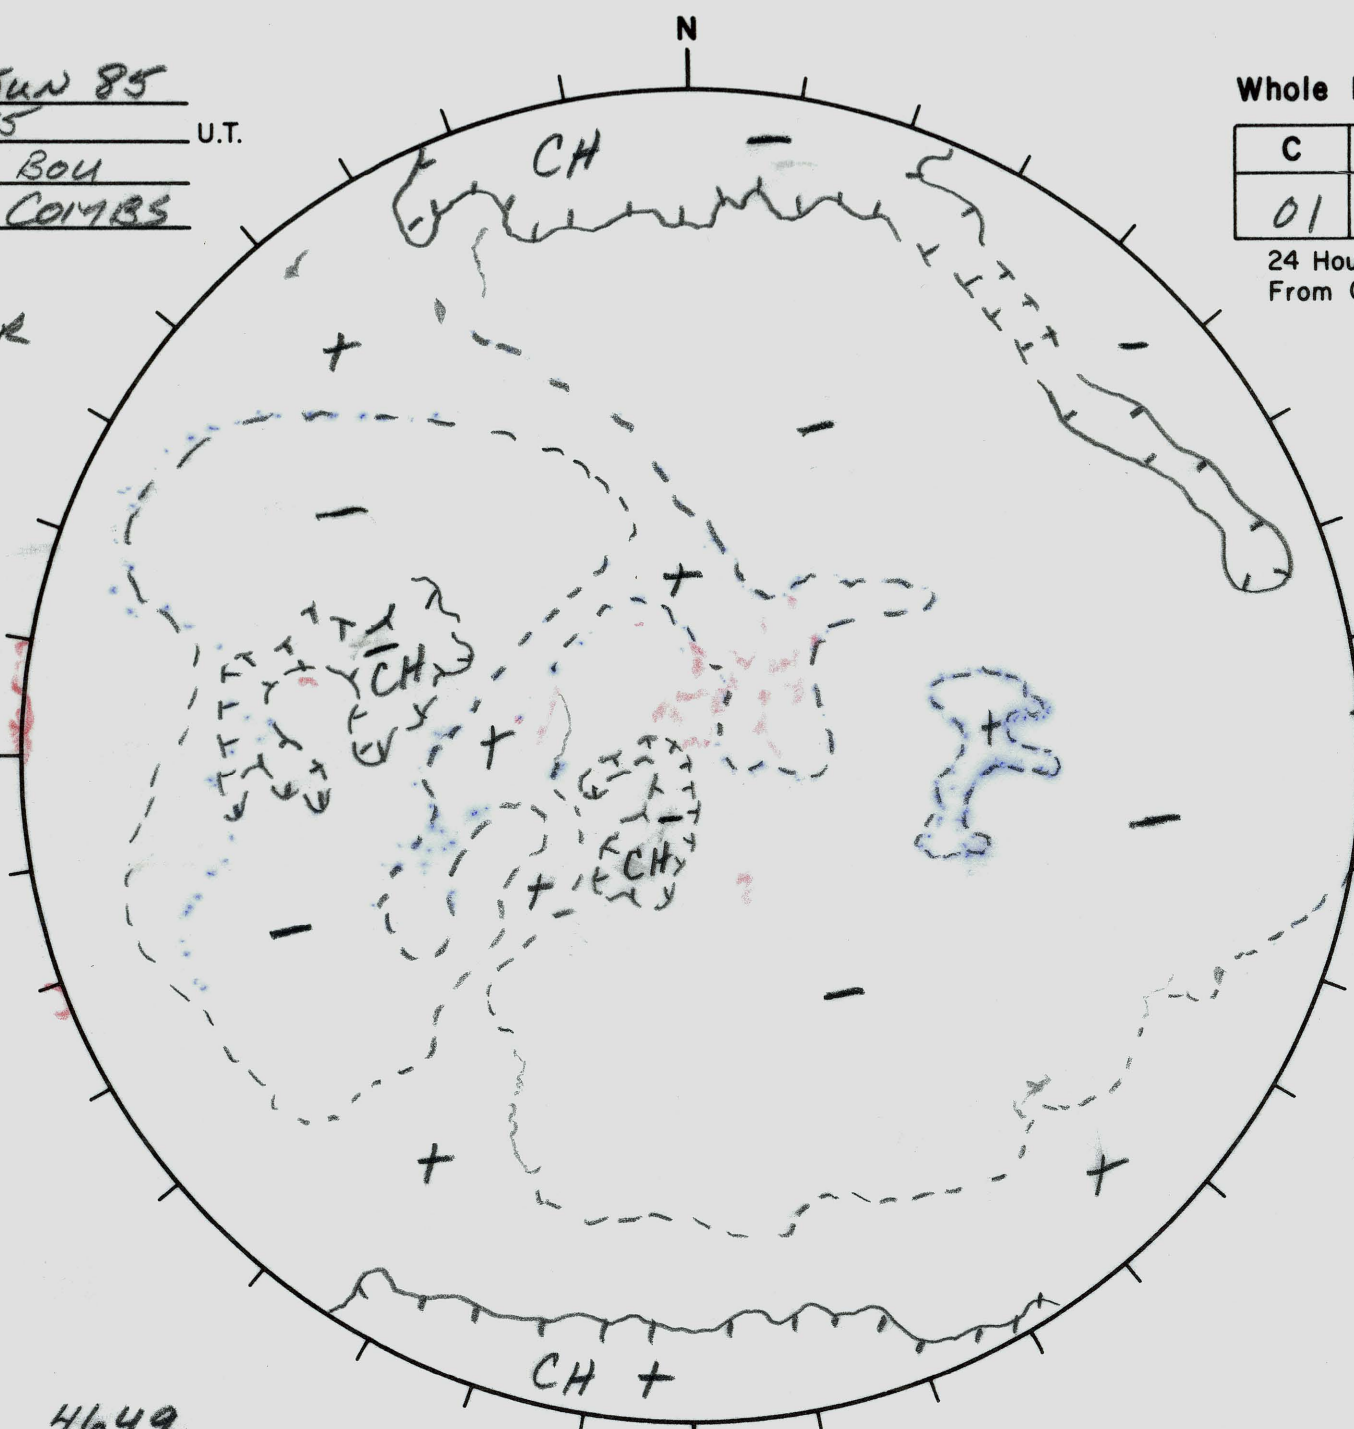

Date: 02 JUN 85  
 Time: 1415 U.T.  
 Observatory: BOU  
 Forecaster: COMBS

Whole Disk Forecast

C	M	X	P
01	01	01	01

24 Hour Forecast  
 From 0000 U.T. to 0000 U.T.

BOU H<sub>α</sub>  
 SEEING FAIR  
 Kp 10830  
 AND MAG -  
 SEEING FAIR

WEAK  
 MAGNETIC  
 FIELDS.

4656  
 W 188  
 RETURNING  
 CARRINGTONS:  
 328 TO 8

Next Rgn. No. 4649

L<sub>t</sub> 98.4  
 B<sub>t</sub> -0.5  
 P -14.9

S  
 98