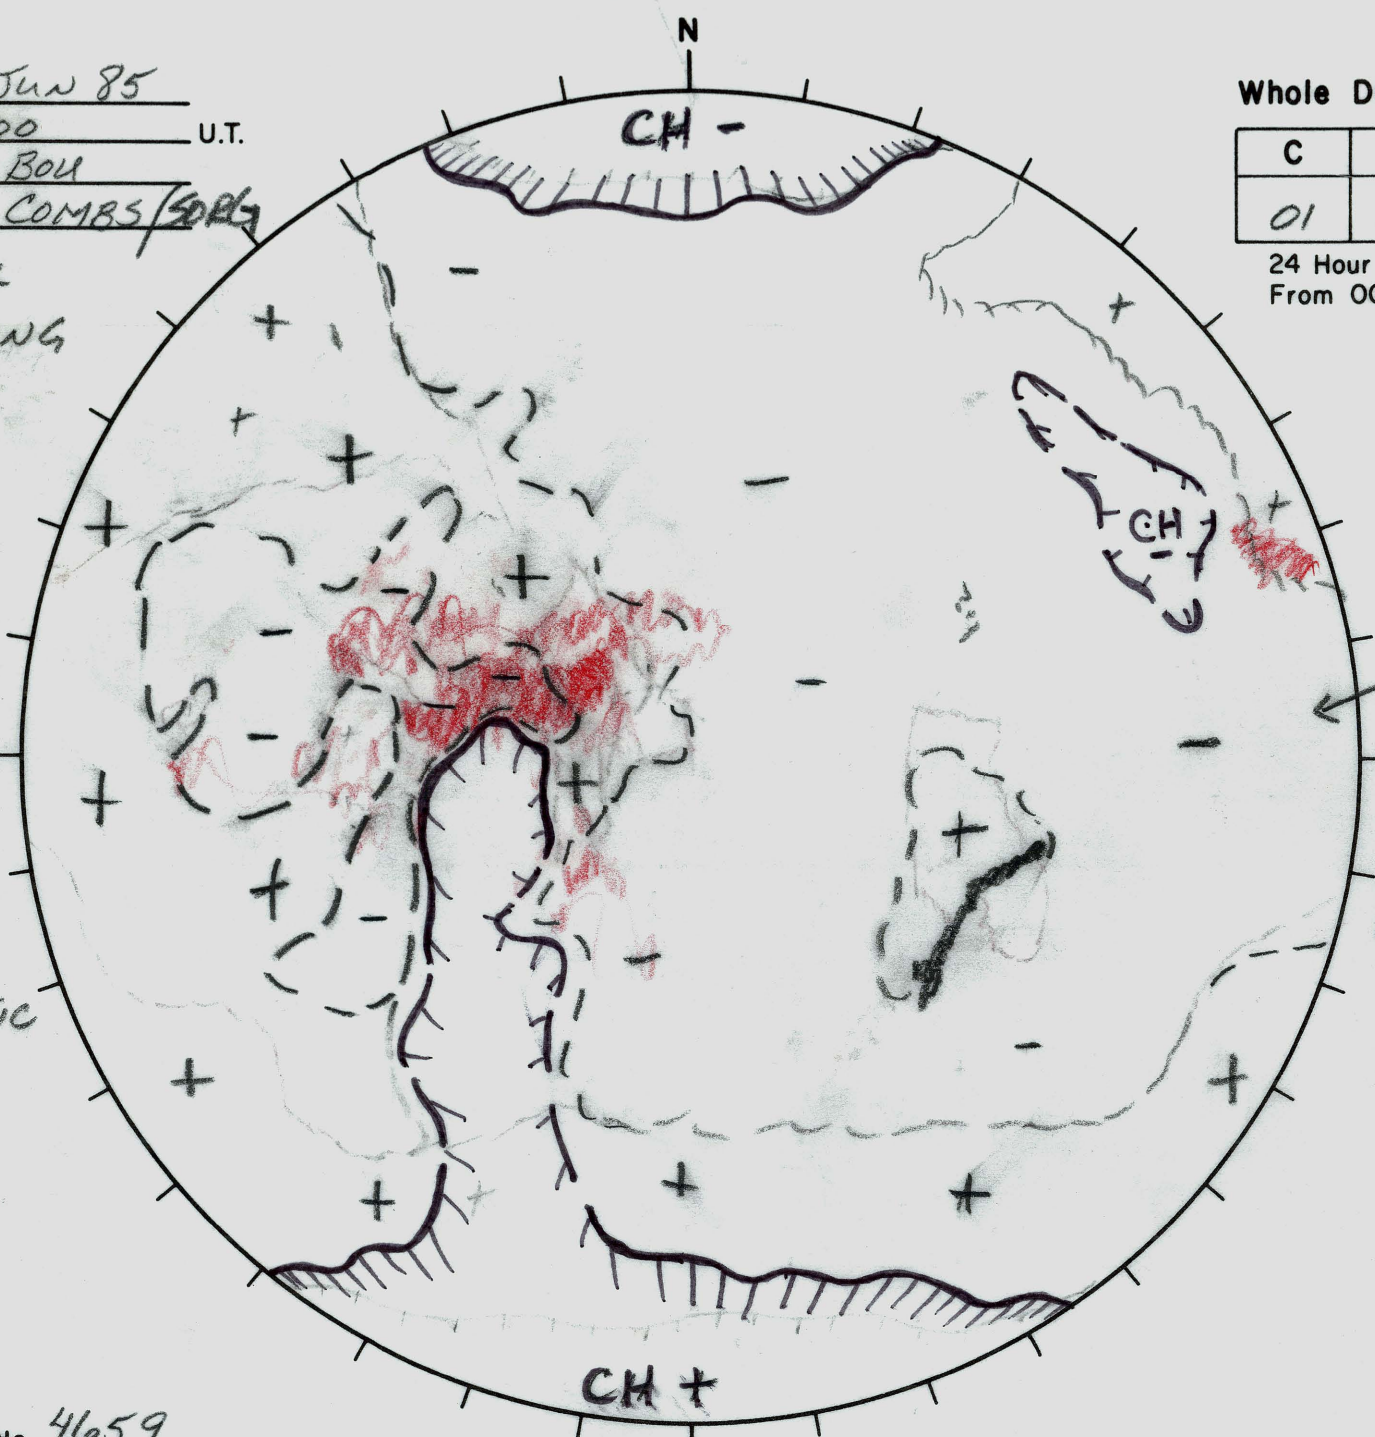

Date: 01 Jun 85
 Time: 1300 U.T.
 Observatory: BOU
 Forecaster: COMBS/SORBY

Whole Disk Forecast

C	M	X	P
01	01	01	01

24 Hour Forecast
 From 0000 U.T. to 0000 U.T.

NO BOU H_α
 SP H_α SEEING
 POOR SEEING

KP 10830 i;
 MAG SEEING
 FAIR

WEAK MAGNETIC
 FIELDS.

4658
 |||||

W 202

RETURNING
 CARRINGTONS;
 342 TO 22

Next Rgn. No. 4659

S
 112

L_t 112.2
 B_t -0.6
 P -15.3