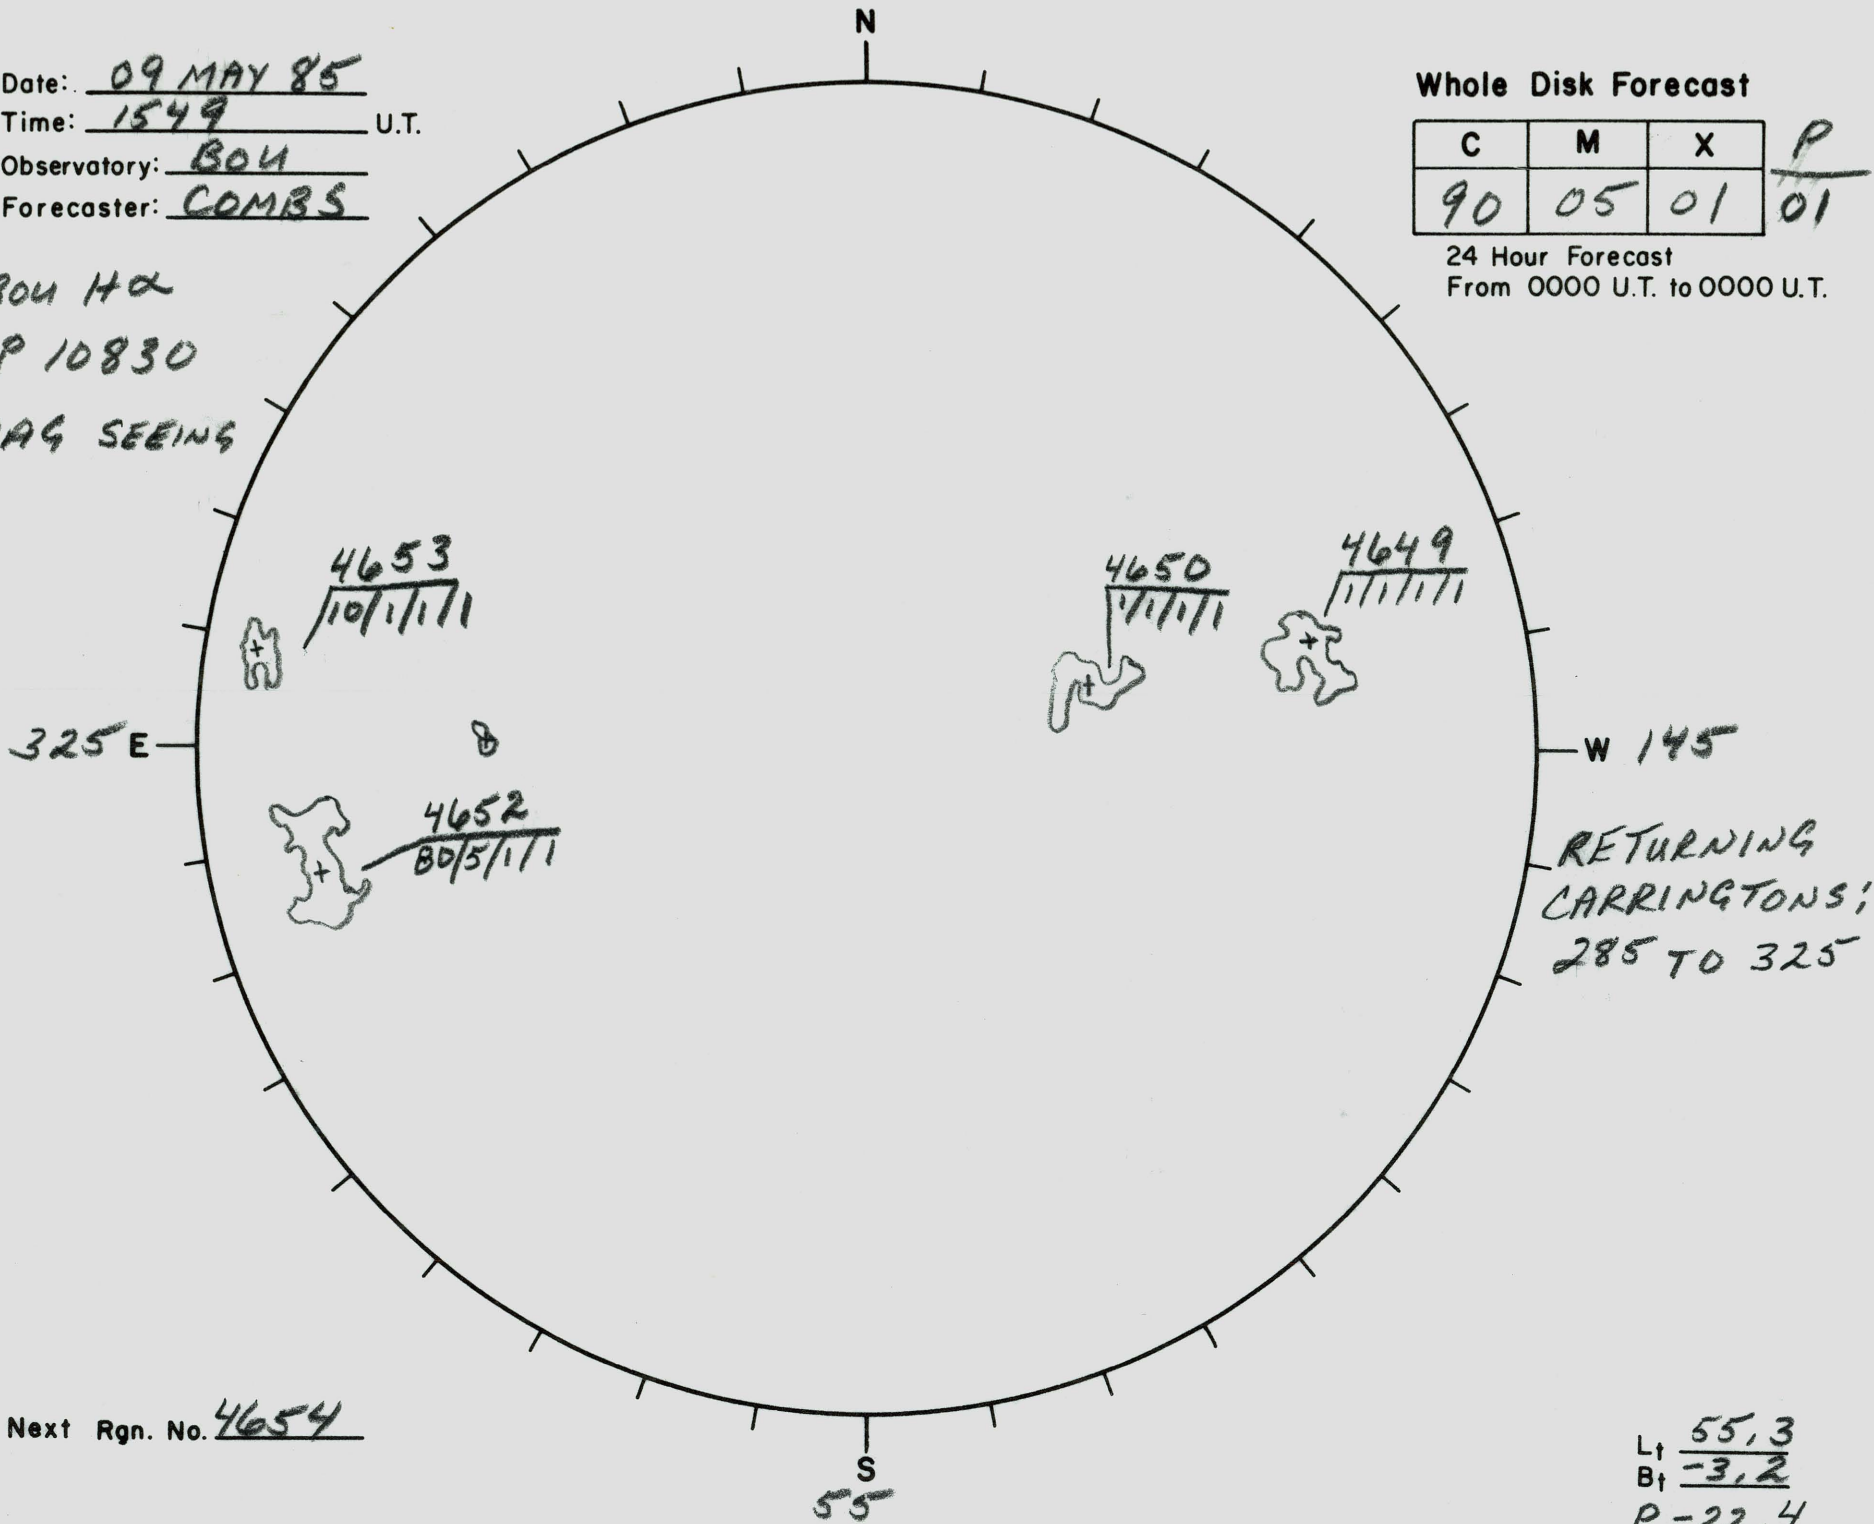

Date: 09 MAY 85
 Time: 1549 U.T.
 Observatory: BOU
 Forecaster: COMBS

Whole Disk Forecast

C	M	X	P
90	05	01	01

24 Hour Forecast
 From 0000 U.T. to 0000 U.T.

NO BOU HQ
 NO KP 10830
 KP MAG SEEING
 FAIR

Next Rgn. No. 4654

L_t 55.3
 B_t -3.2
 P -22.4