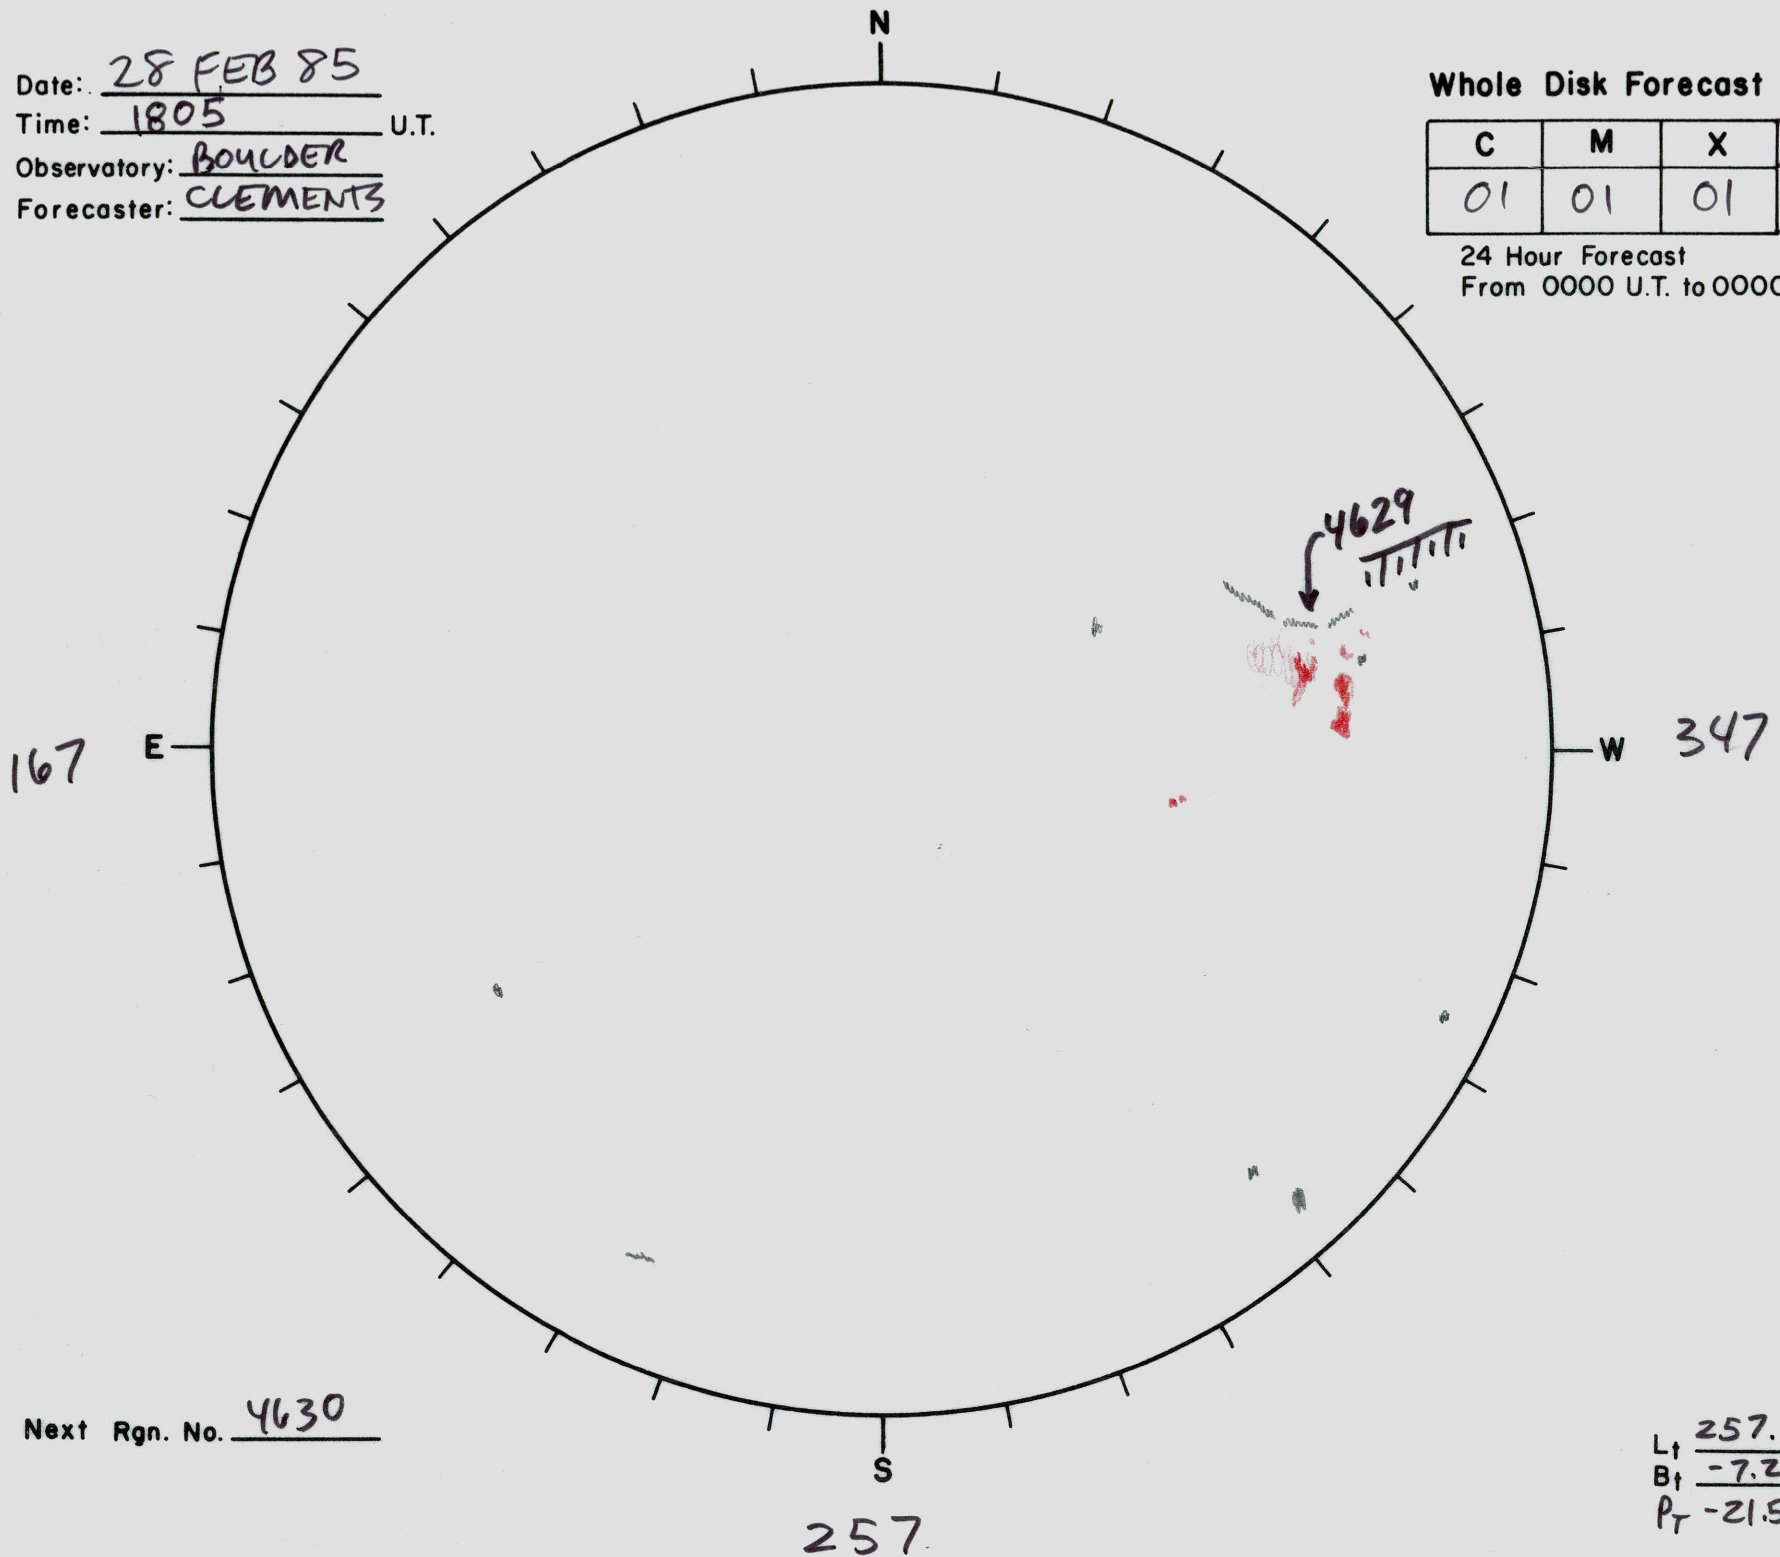

Date: 28 FEB 85
Time: 1805 U.T.
Observatory: BOULDER
Forecaster: CLEMENTS

Whole Disk Forecast

C	M	X	P
01	01	01	01

24 Hour Forecast
From 0000 U.T. to 0000 U.T.

Next Rgn. No. 4630

L_t 257.2
 B_t -7.2
 P_T -21.5