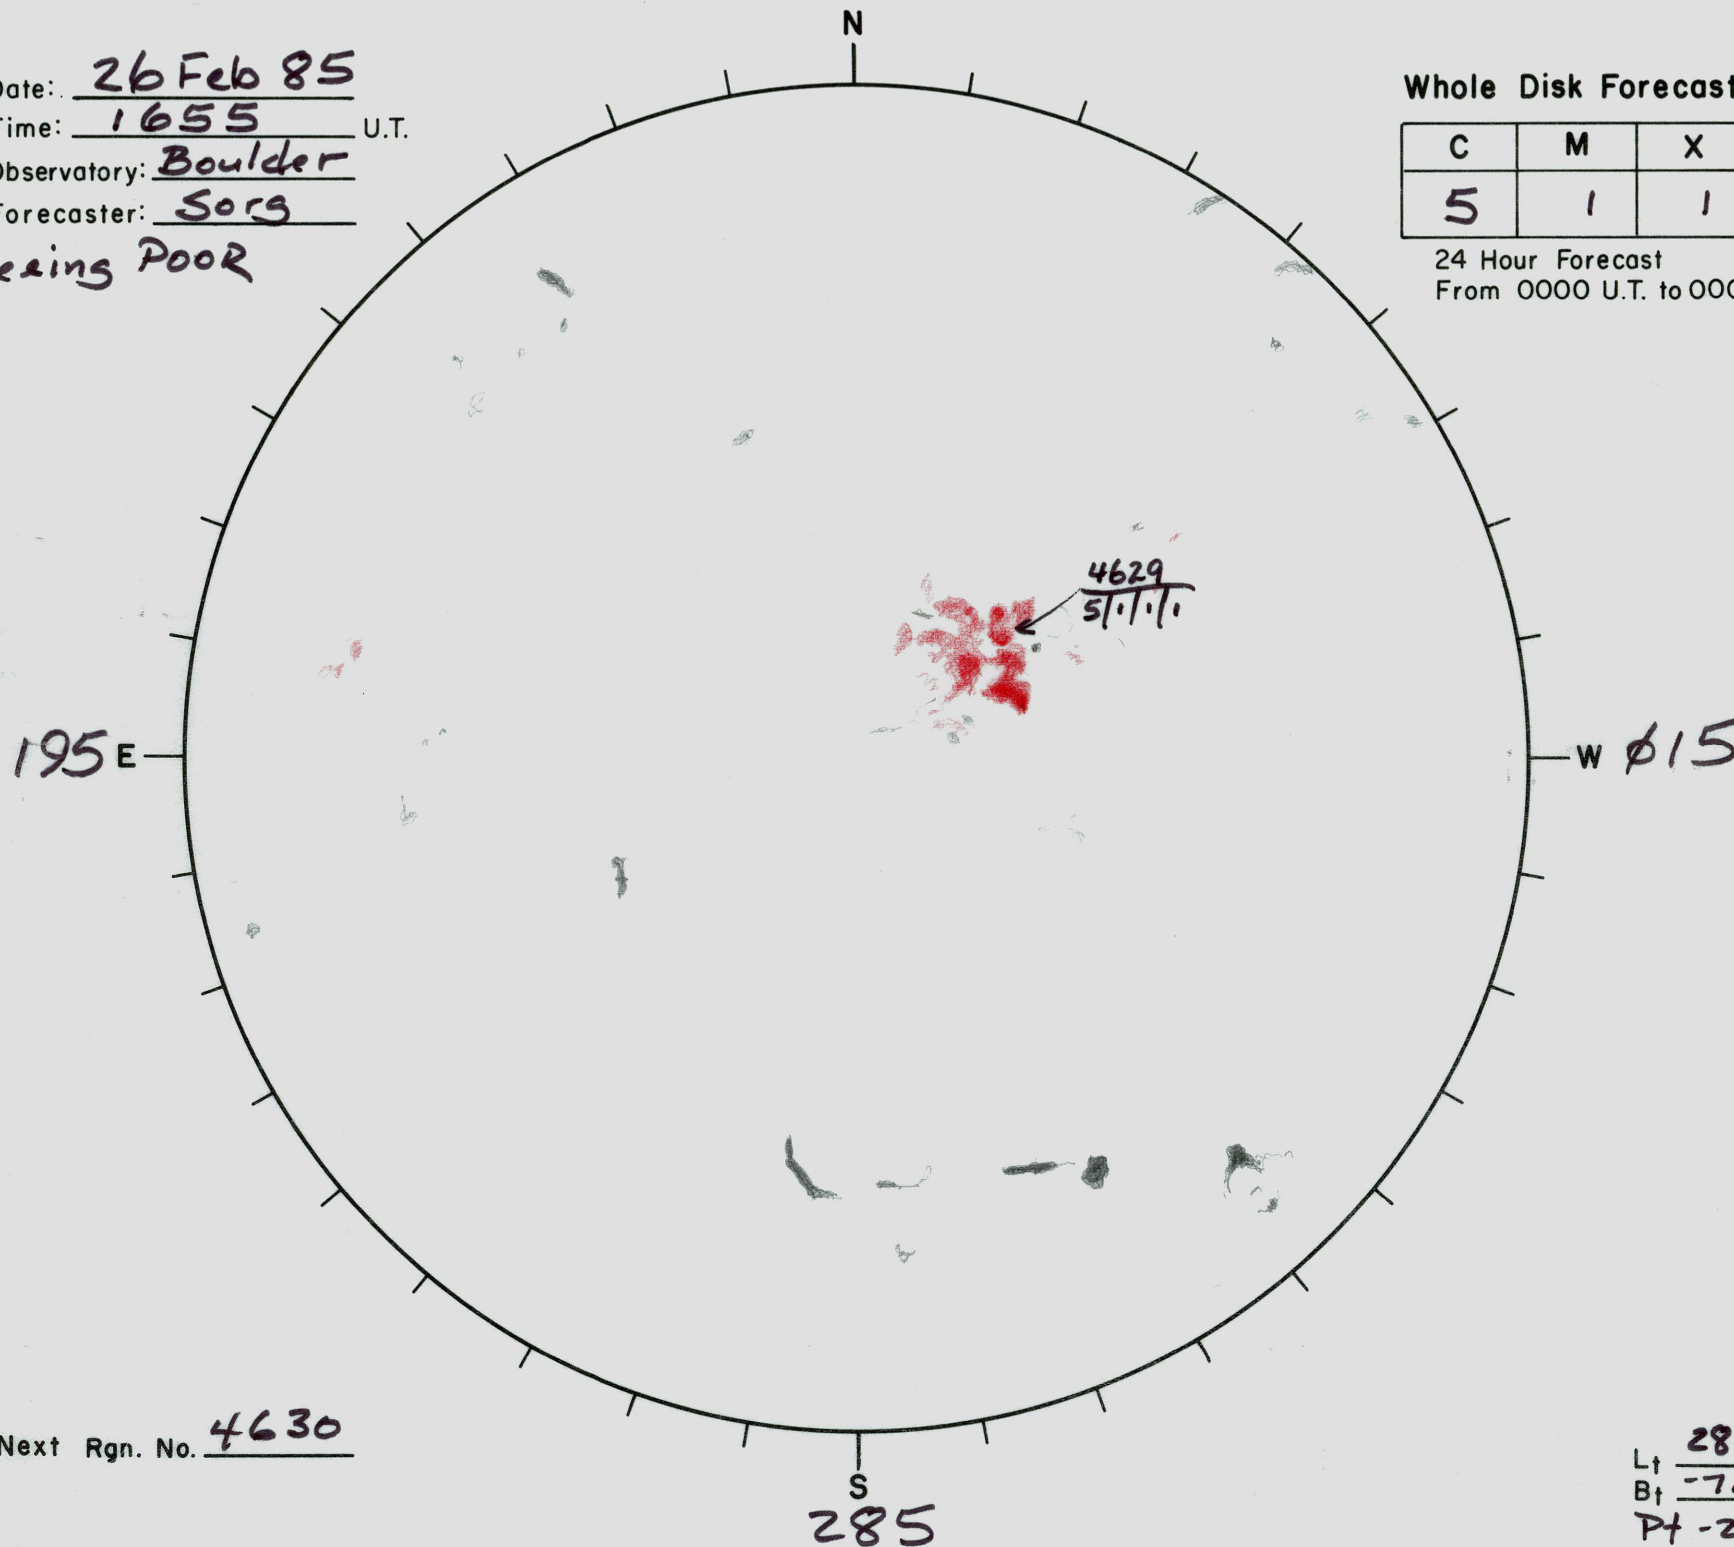

Date: 26 Feb 85
Time: 1655 U.T.
Observatory: Boulder
Forecaster: Sors

Seeing POOR

Whole Disk Forecast

C	M	X
5	1	1

P
1

24 Hour Forecast
From 0000 U.T. to 0000 U.T.

Next Rgn. No. 4630

Lt 284.7
Bt -7.2
Pt -20.9