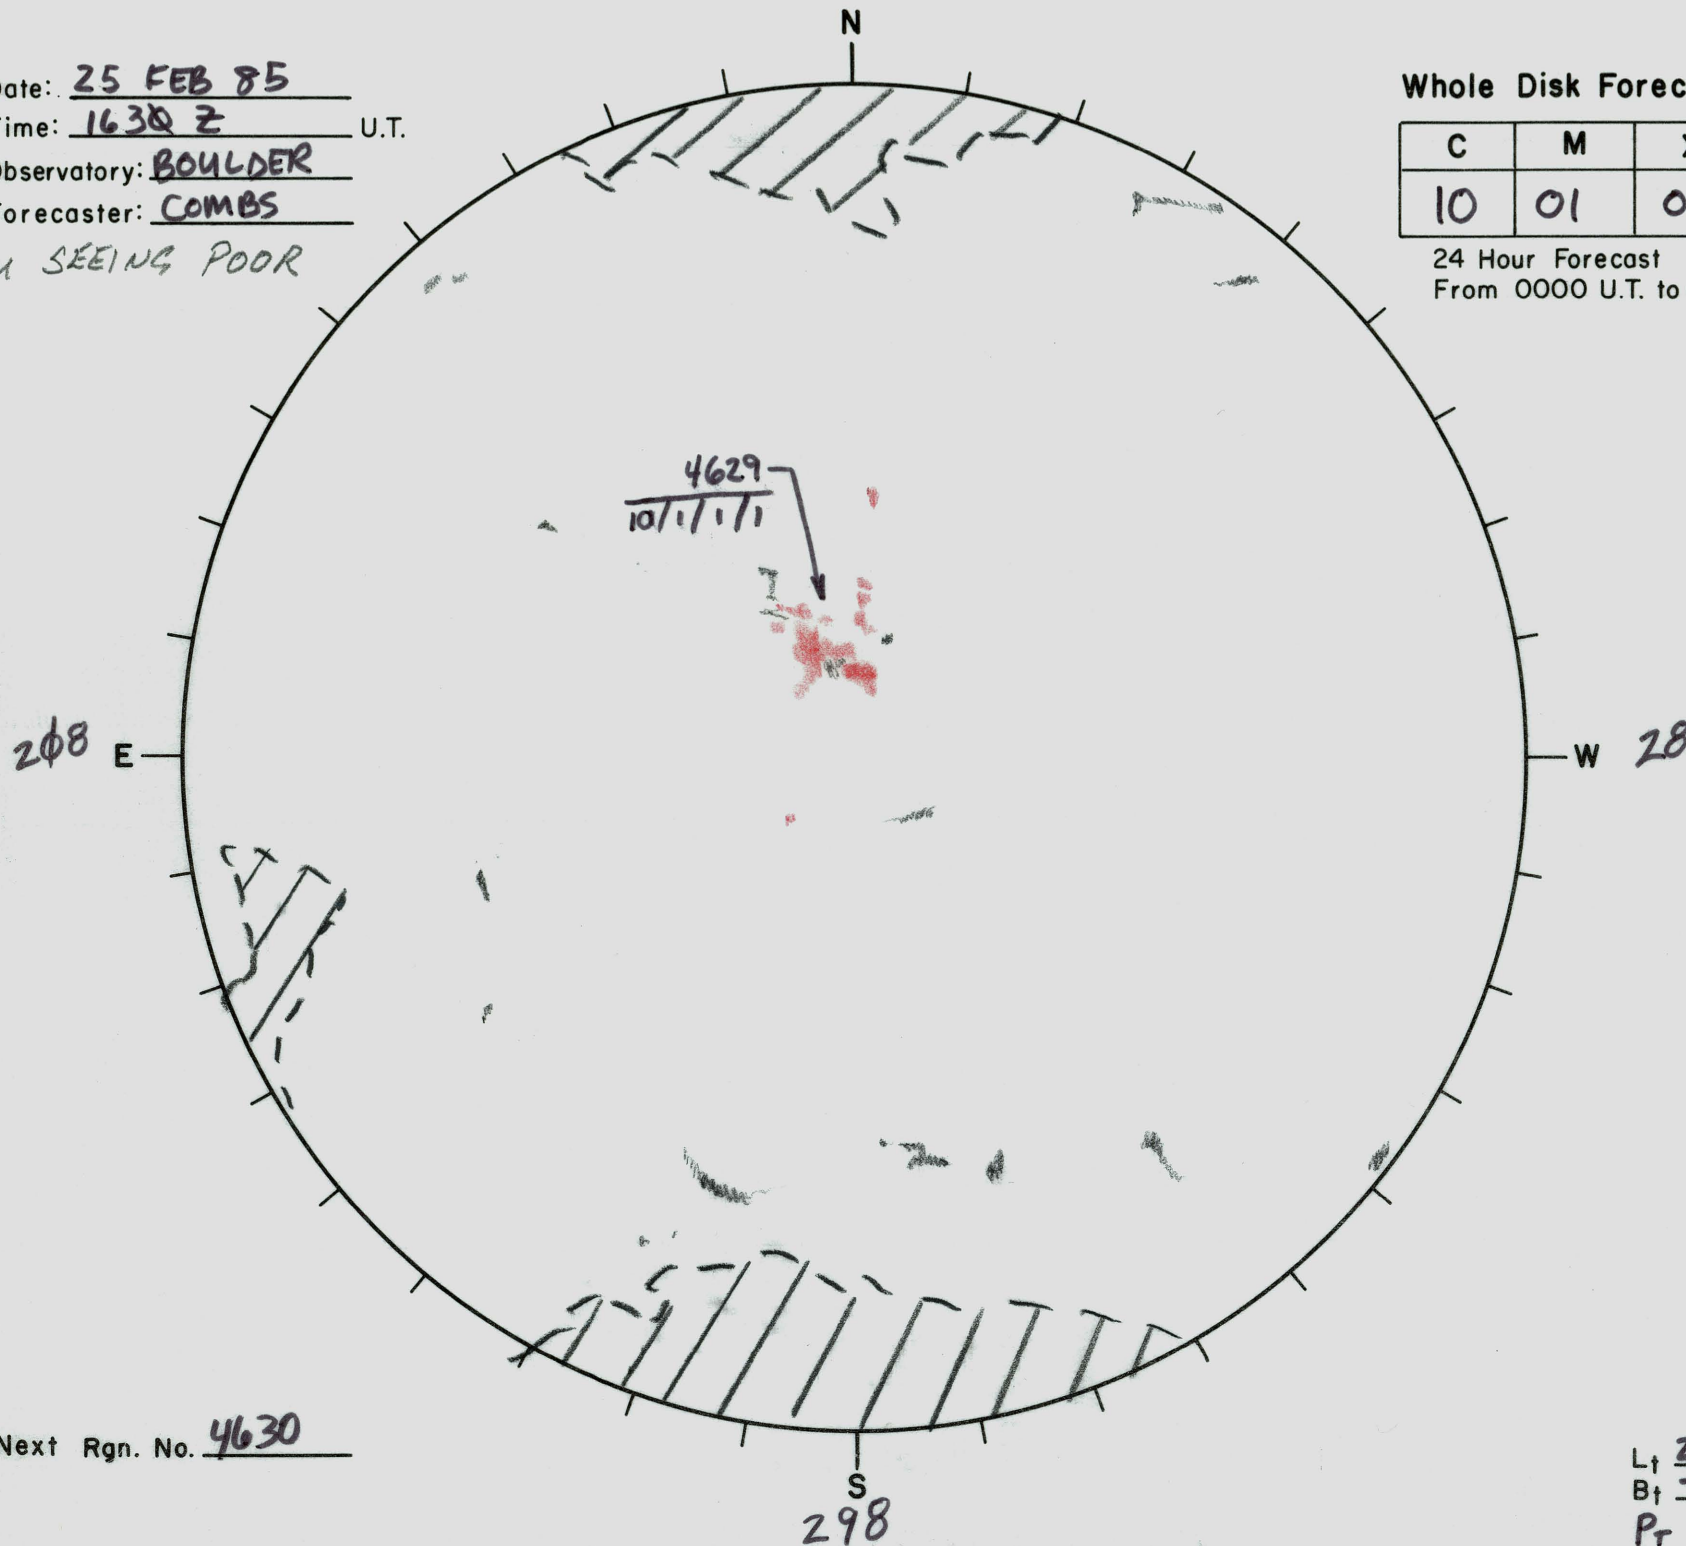

Date: 25 FEB 85
 Time: 1630 Z U.T.
 Observatory: BOULDER
 Forecaster: COMBS

BOU SEEING POOR

Whole Disk Forecast

C	M	X	P
10	01	01	01

24 Hour Forecast
 From 0000 U.T. to 0000 U.T.

Next Rgn. No. 4630

L_f 297.9
 B_f -7.2
 P_T -20.7