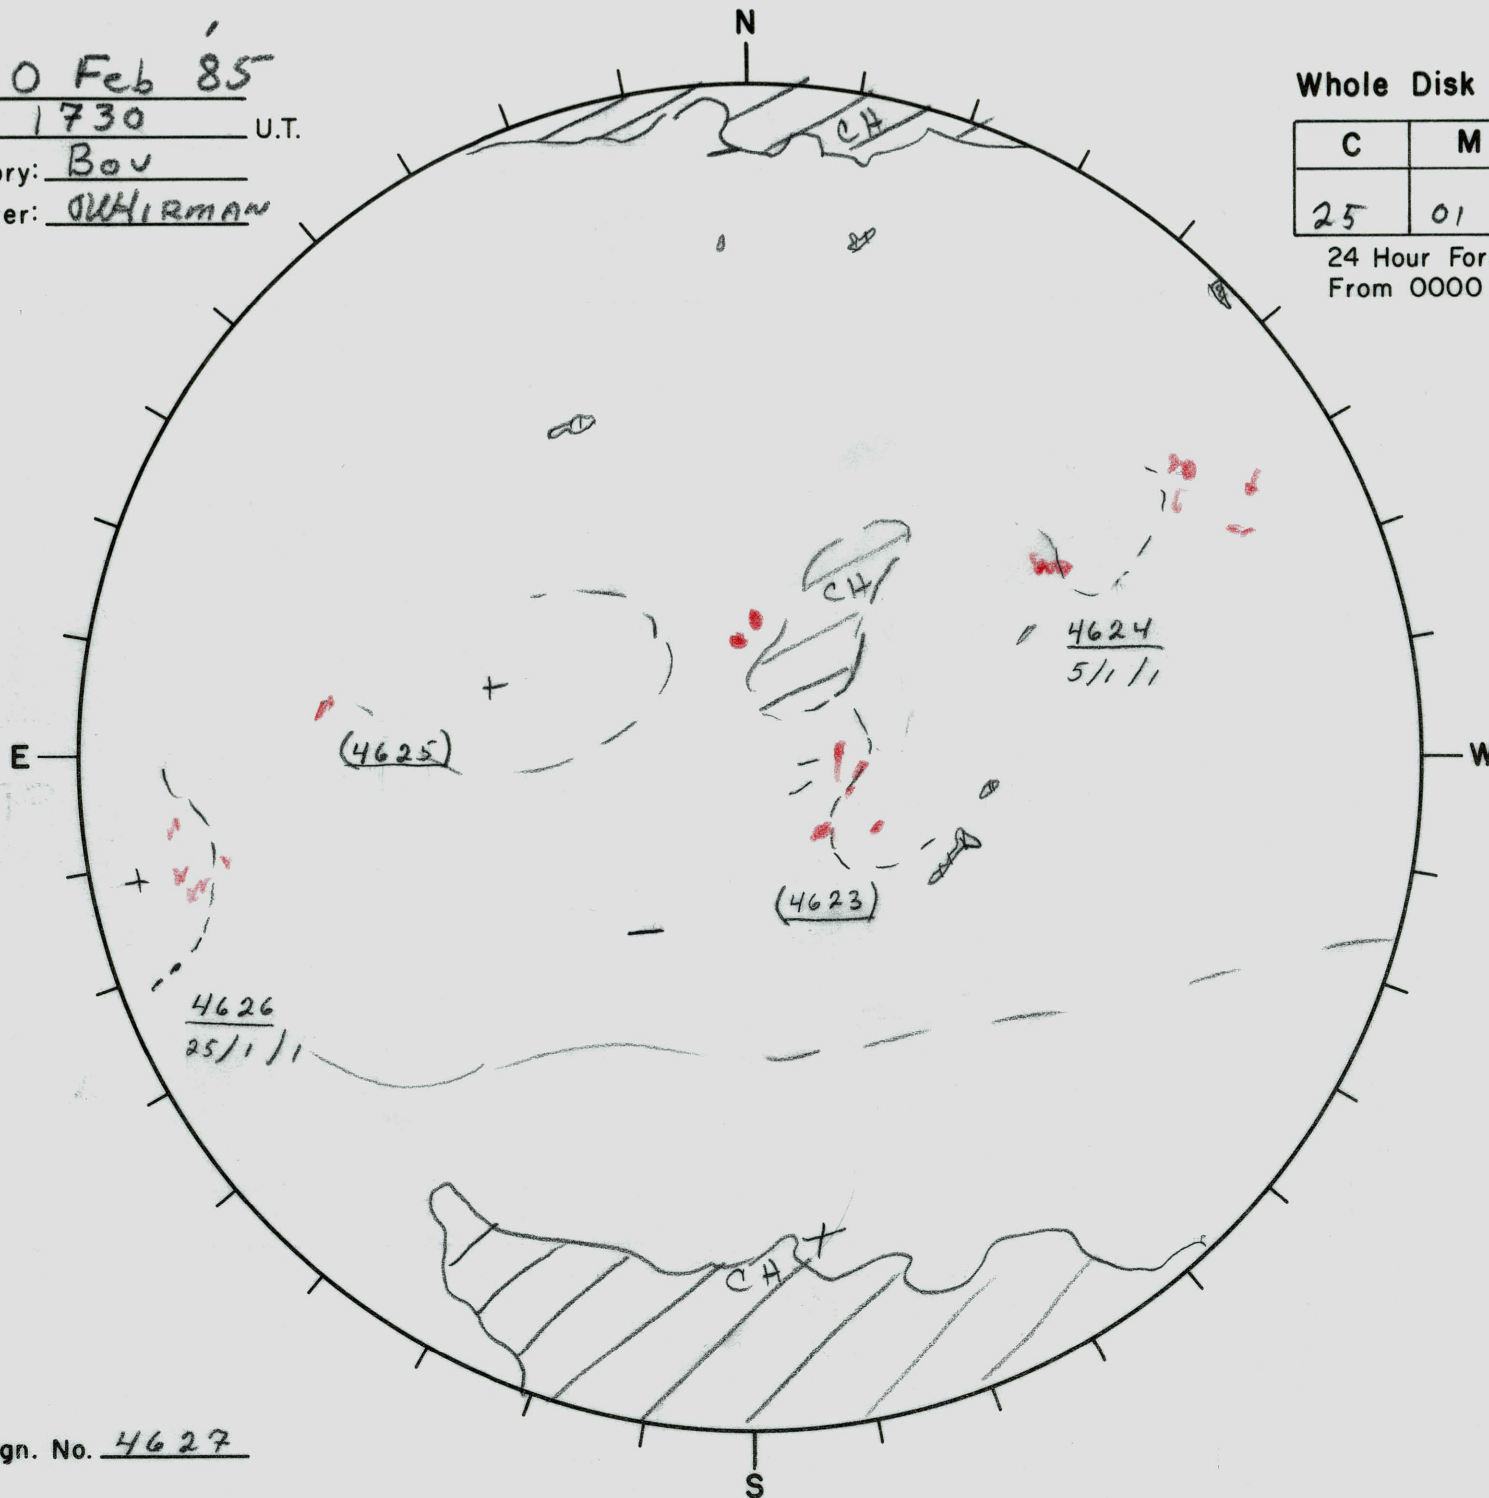

Date: 10 Feb 85
 Time: 1730 U.T.
 Observatory: Bov
 Forecaster: WHIRMAN

Whole Disk Forecast

C	M	X	P
25	01	01	01

24 Hour Forecast
 From 0000 U.T. to 0000 U.T.

Next Rgn. No. 4627

L_t 134
 B_t -6.6